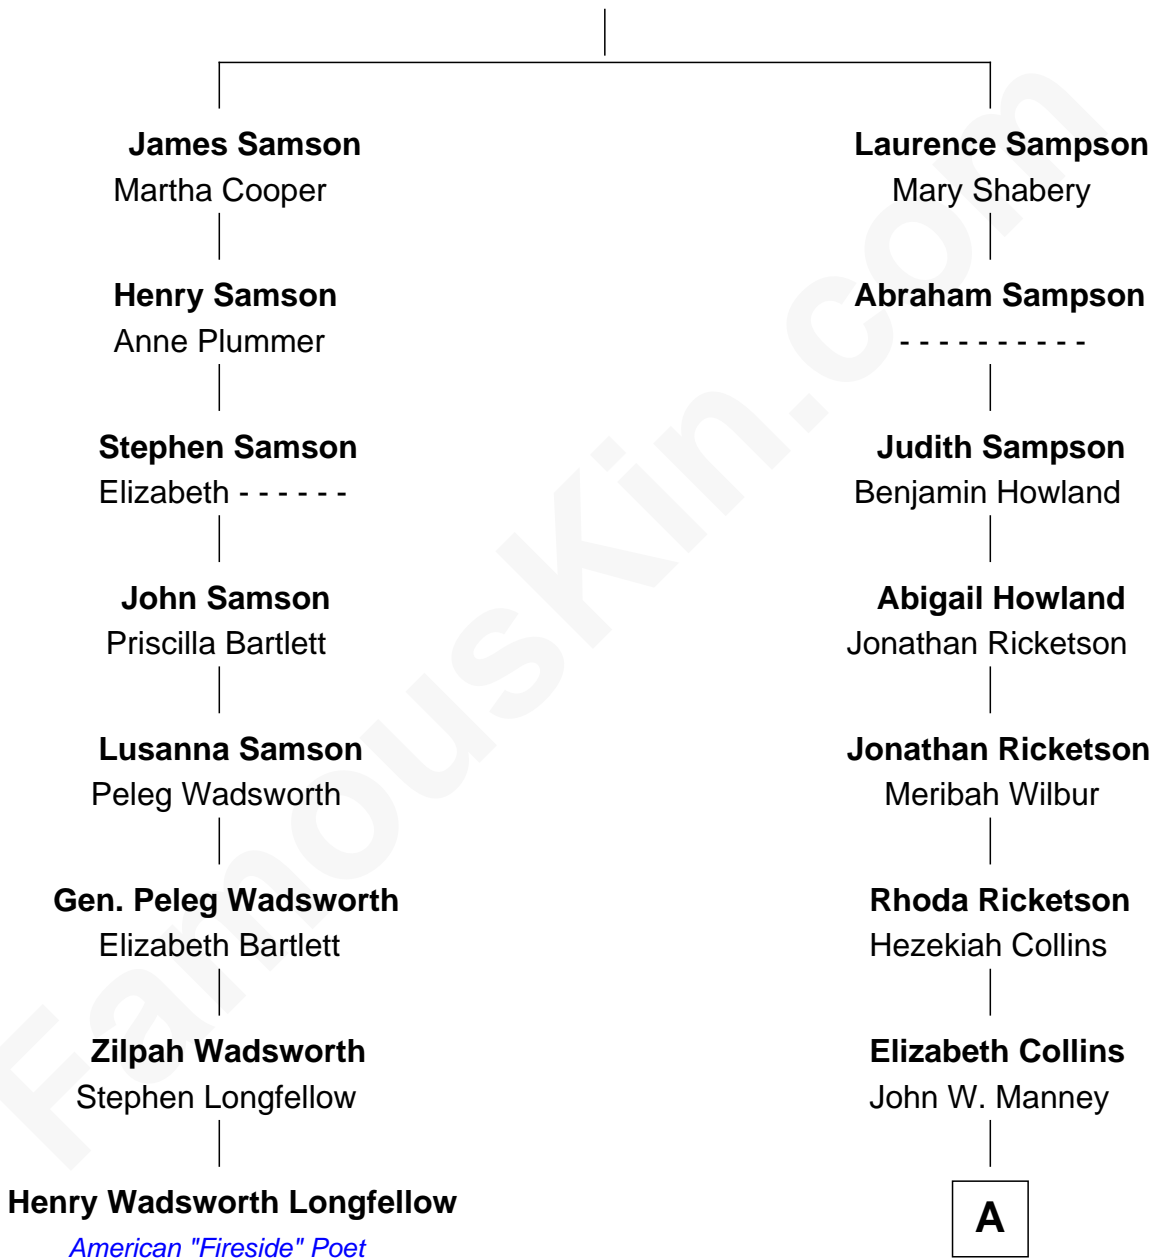

FamousKin.com
Relationship Chart of
Henry Wadsworth Longfellow
American "Fireside" Poet

7th cousin 4 times removed of

Gerald Ford
38th U.S. President

John Samson

A

|
Elida Vanderburgh Manney

John Varnum Ayer

|
George Manney Ayer

Amy Gridley Butler

|
Adele Augusta Ayer

Levi Addison Gardner

|
Dorothy Ayer Gardner

Leslie Lynch King

|
Gerald Ford

38th U.S. President