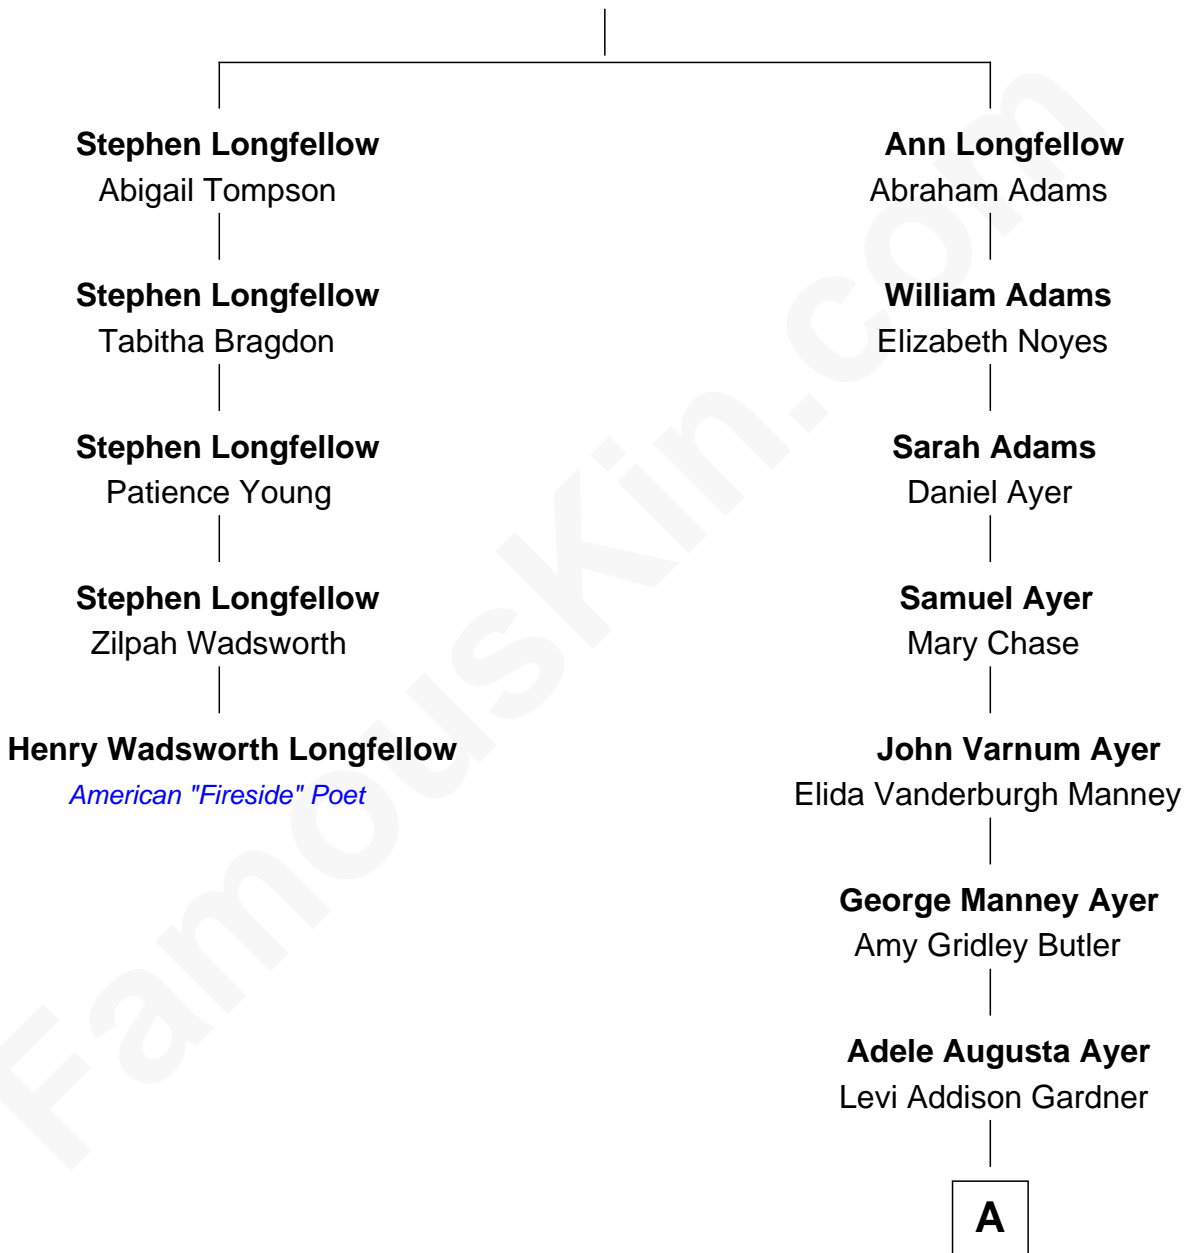

**FamousKin.com**  
**Relationship Chart of**  
**Henry Wadsworth Longfellow**  
*American "Fireside" Poet*

4th cousin 4 times removed of

**Gerald Ford**  
*38th U.S. President*

**William Longfellow**  
 Anne Sewall

**A**

|  
**Dorothy Ayer Gardner**  
Leslie Lynch King

|  
**Gerald Ford**  
*38th U.S. President*

FamousKin.com