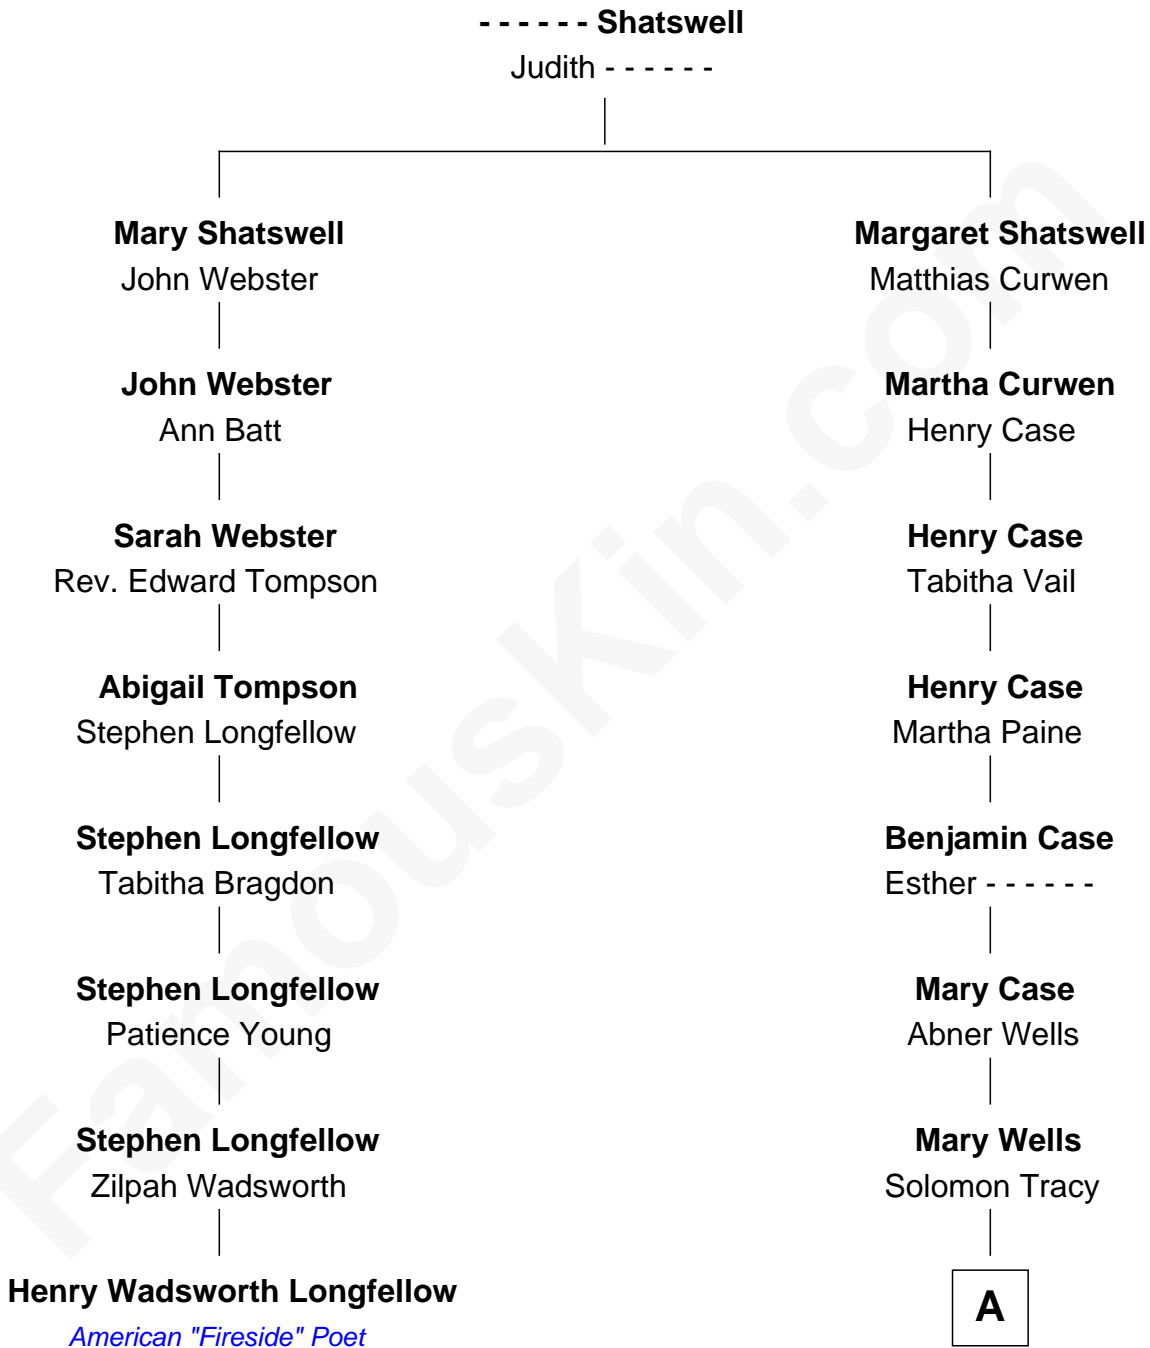

**FamousKin.com**  
**Relationship Chart of**  
**Henry Wadsworth Longfellow**  
*American "Fireside" Poet*

7th cousin 6 times removed of  
**Boris Johnson**  
*Prime Minister of the United Kingdom*

**A**

**Hila Tracy**

Jonathan Nobles

**Maria Nobles**

Judson Holcomb

**Clara Holcomb**

Henry Clinton Porter

**Helen Tracy Porter**

Elias Avery Lowe

**Frances Beatrice Lowe**

Sir James Edmund Sanford Fawcett

**Charlotte Offlow Fawcett**

Stanley Patrick Johnson

**Boris Johnson**

*Prime Minister of the United Kingdom*