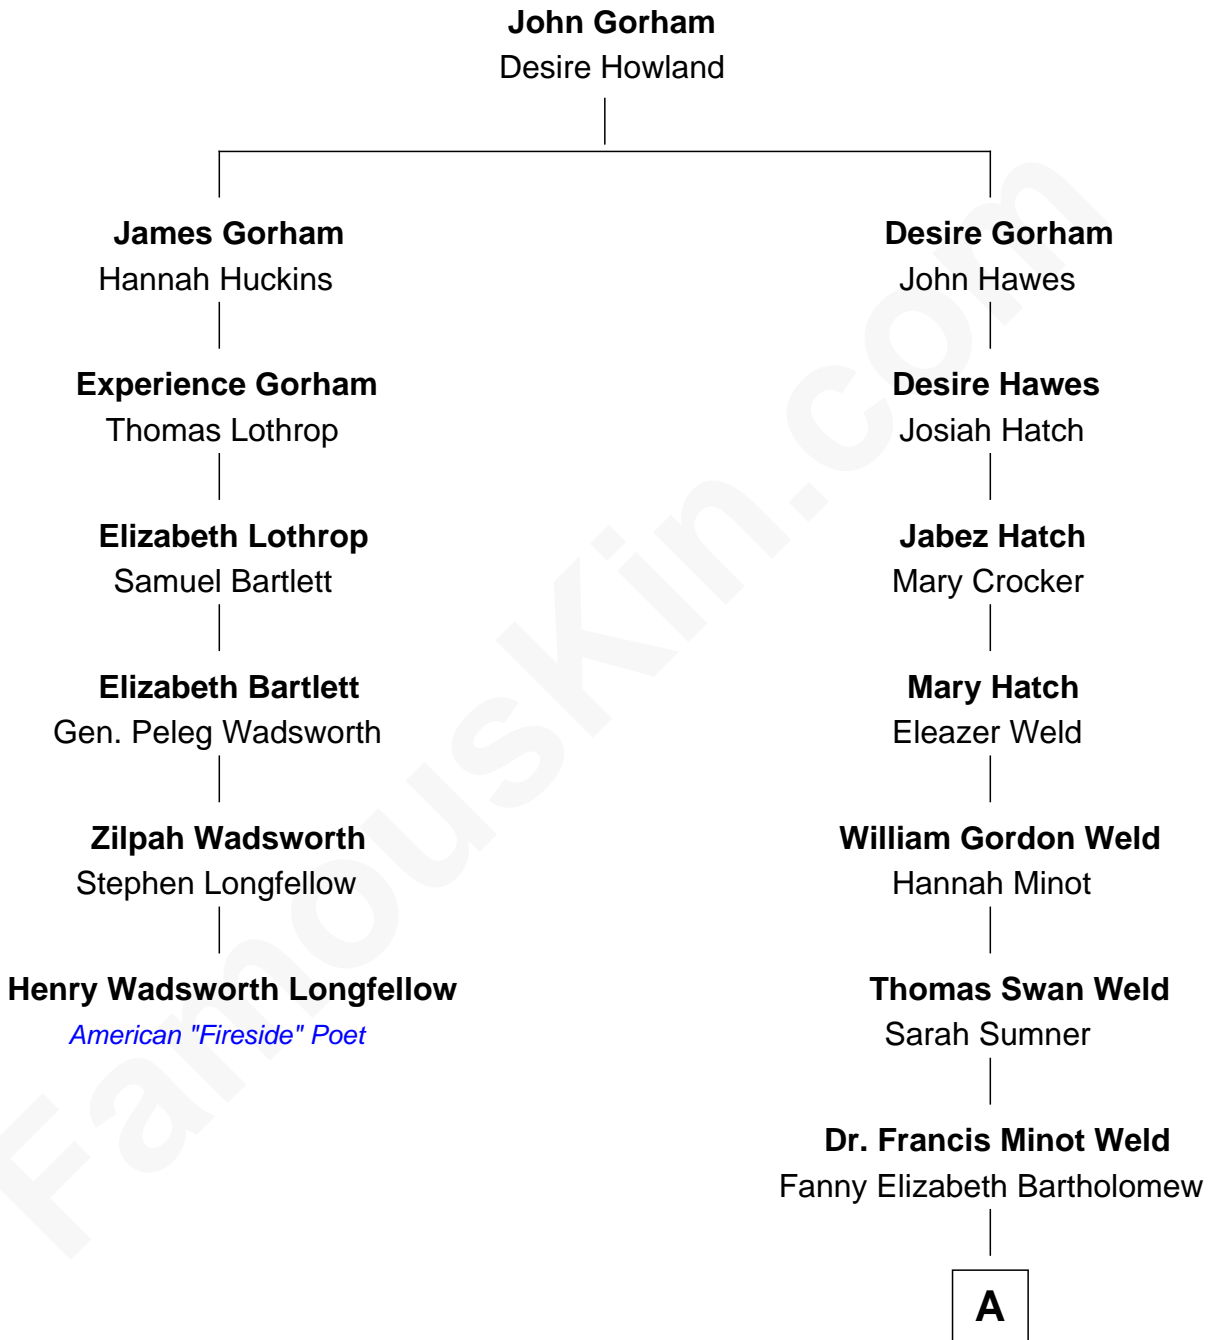

## Relationship Chart of

### Henry Wadsworth Longfellow

*American "Fireside" Poet*

5th cousin 4 times removed of

**Bill Weld**

*68th Governor of Massachusetts*

**A**

Francis Minot Weld

Margaret Low White

David Weld

Mary Blake Nichols

Bill Weld

*68th Governor of Massachusetts*

FamousKin.com