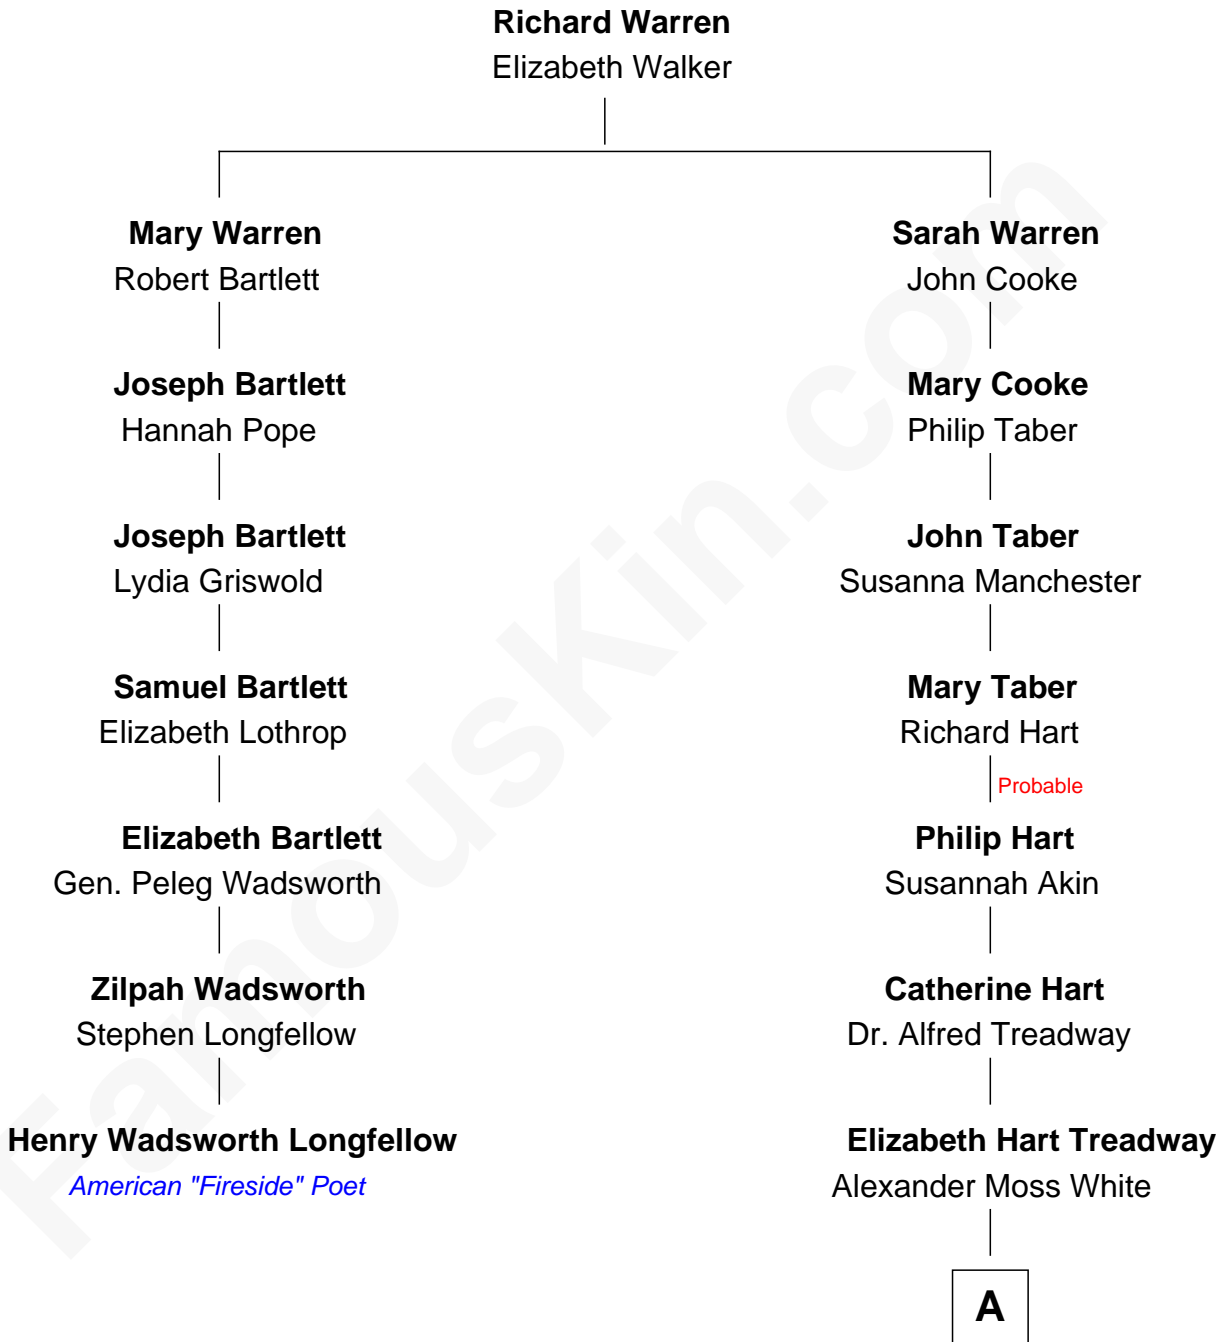

## Relationship Chart of

### Henry Wadsworth Longfellow

*American "Fireside" Poet*

6th cousin 4 times removed of

**Bill Weld**

*68th Governor of Massachusetts*

A

**William Augustus White**

Harriet Hillard

**Margaret Low White**

Francis Minot Weld

**David Weld**

Mary Blake Nichols

**Bill Weld**

*68th Governor of Massachusetts*