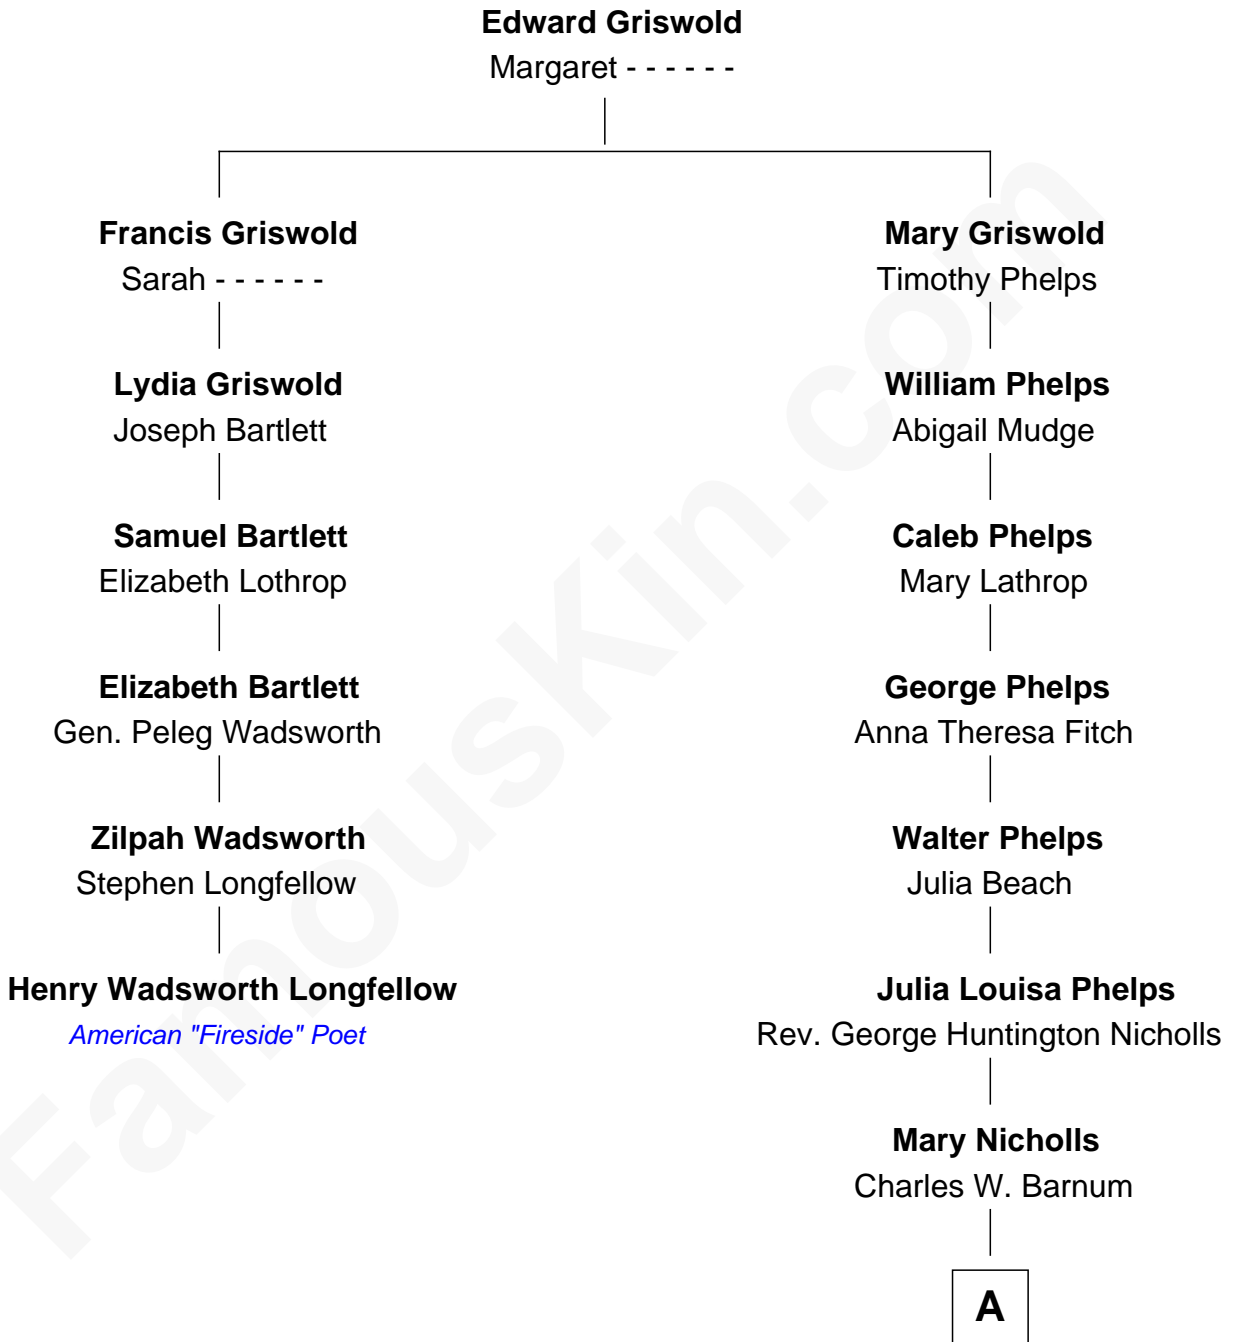

FamousKin.com

Relationship Chart of

Henry Wadsworth Longfellow

American "Fireside" Poet

5th cousin 5 times removed of

Treat Williams
TV & Movie Actor

A

Richard Nicholls Barnum

Marian Hutchison Cocks

Eleanor Barnum

Treat Payne Andrew

Marian Andrew

Richard Norman Williams

Treat Williams

TV & Movie Actor