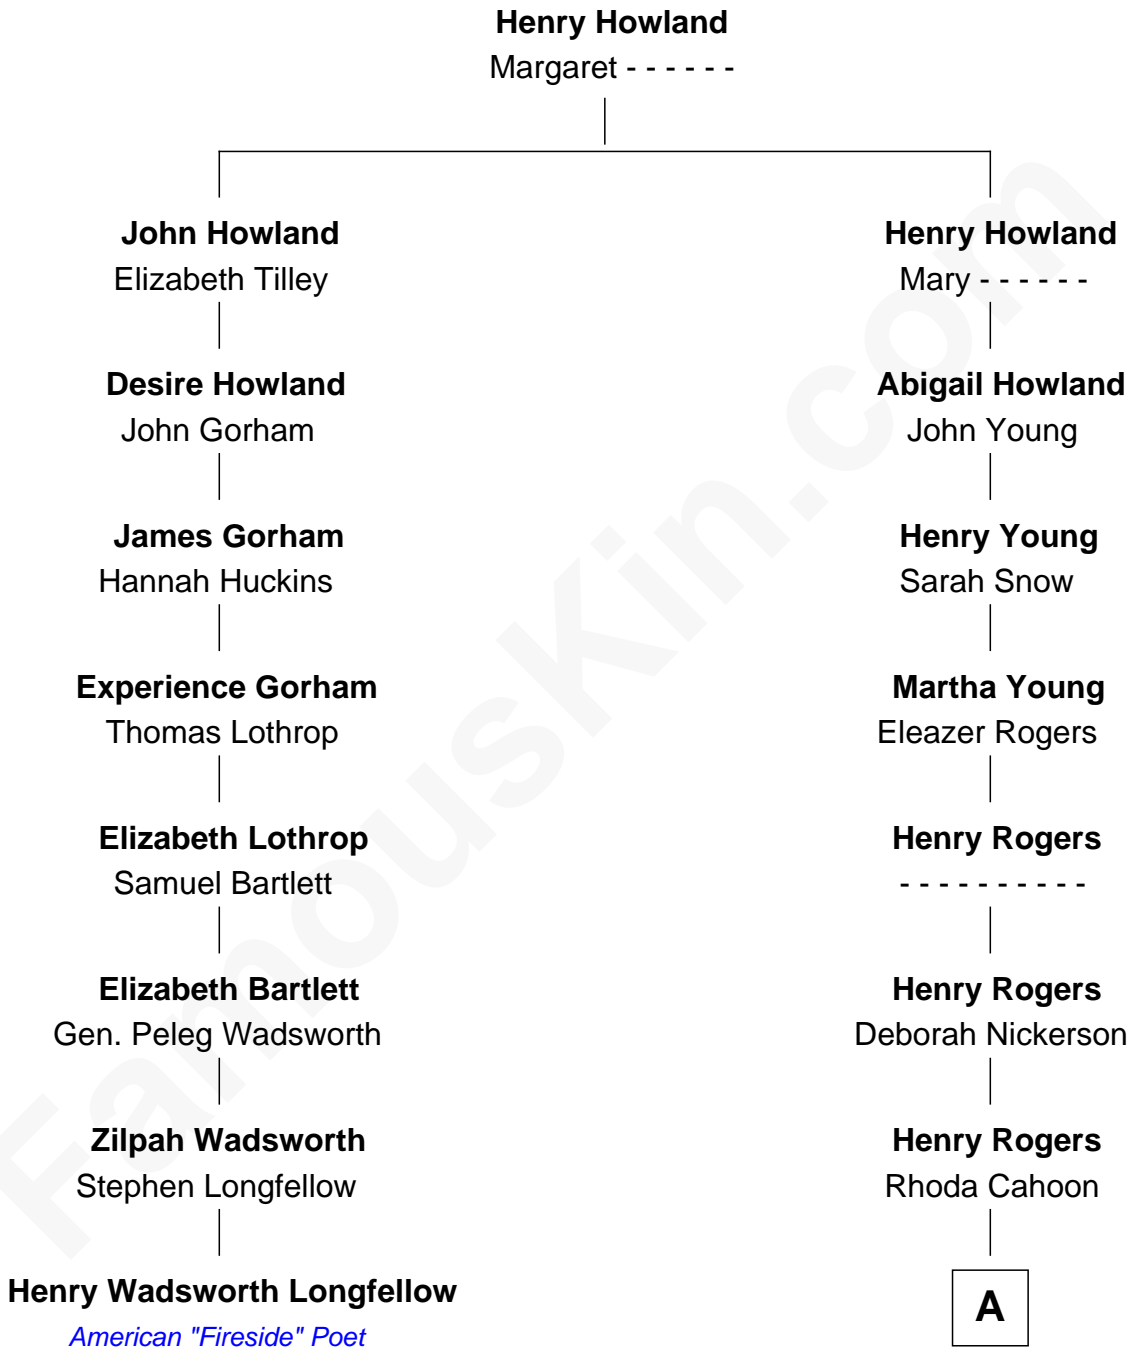

**FamousKin.com**  
**Relationship Chart of**  
**Henry Wadsworth Longfellow**  
*American "Fireside" Poet*

7th cousin 5 times removed of

**Don Winslow**  
*Author and Screenwriter*

**A**

—  
**Maria Rogers**

Levi Barlow

—  
**Almira Barlow**

William Henry Winslow

—  
**William Leonard Winslow**

Jane McIntosh

—  
**Lloyd Robert Winslow**

Dorothy Grace Dandeno

—  
**Donald Lloyd Winslow**

Ottis Mary Scheuermann

—  
**Don Winslow**

*Suspense Novelist*