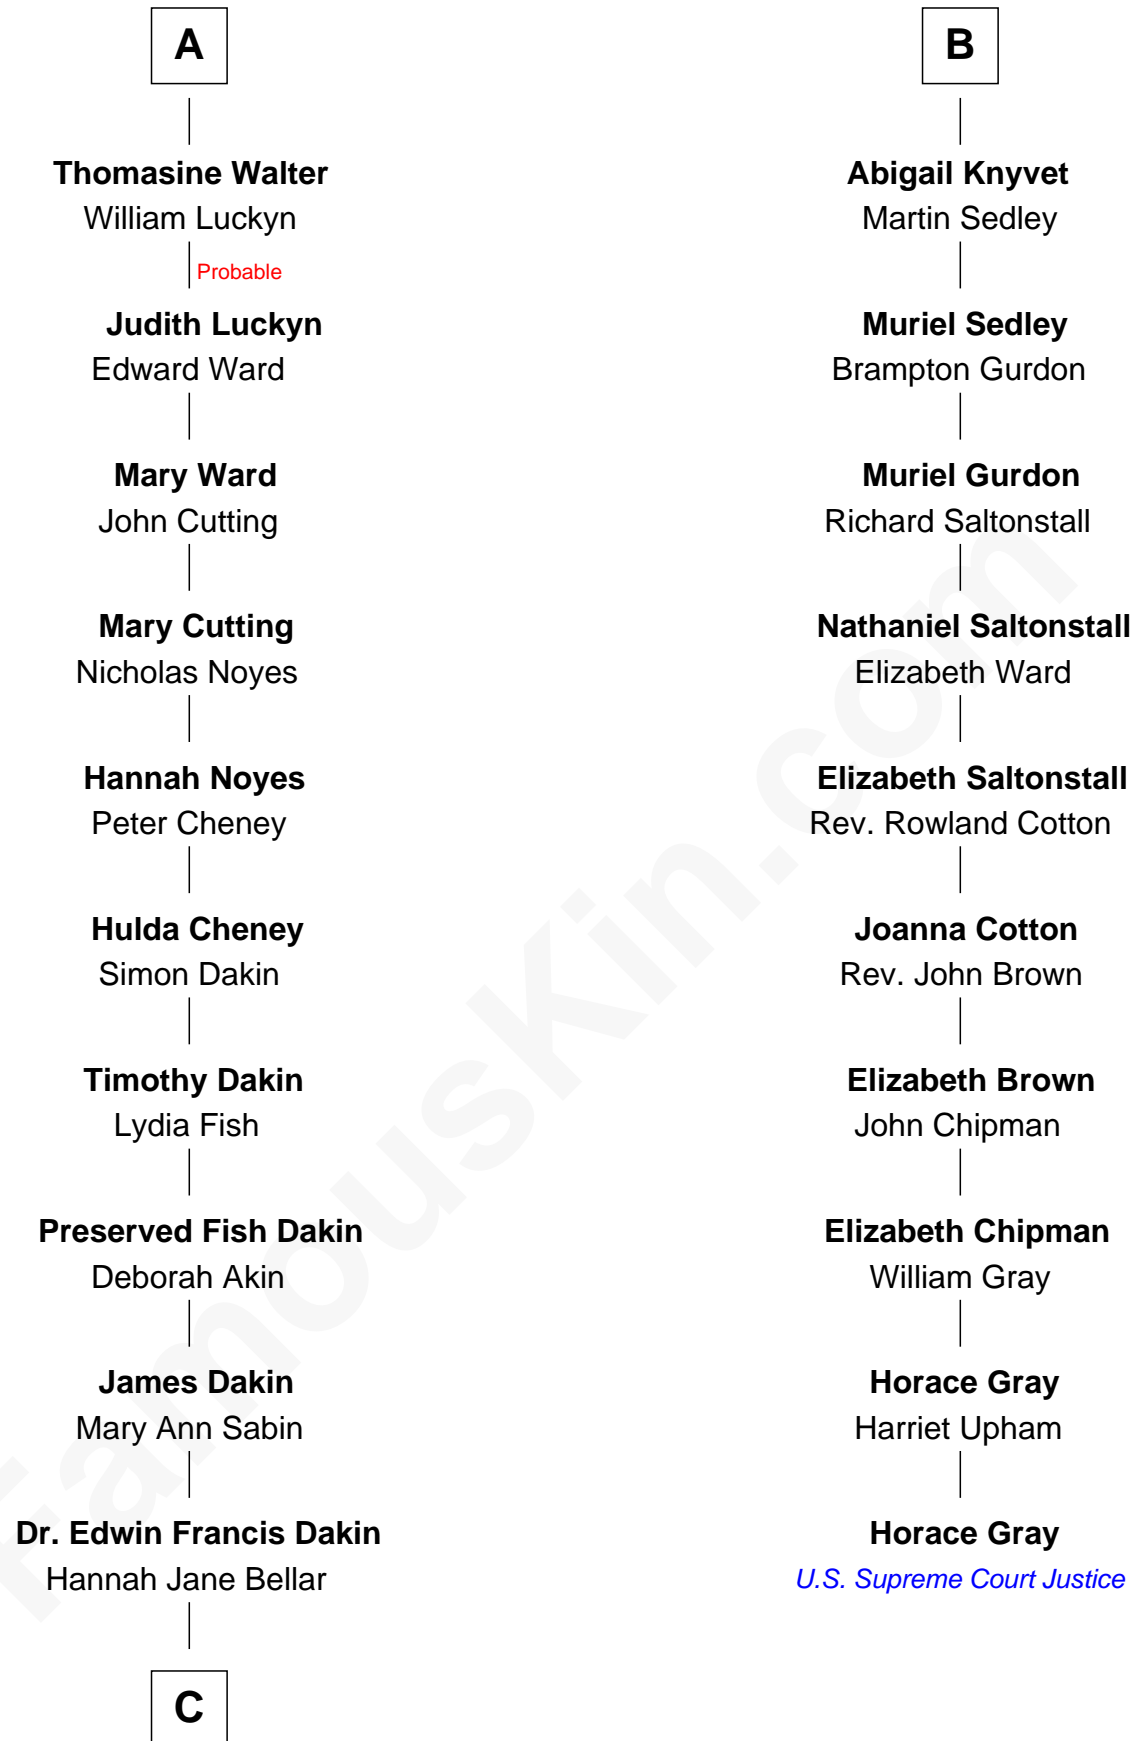

FamousKin.com

Relationship Chart of

Ethan Hawke

Actor, Director, Screenwriter, Novelist

16th cousin 5 times removed of

Horace Gray

U.S. Supreme Court Justice

Sir John Howard

Alice de Bois

Joan Howard
Sir Peter de Brewes

Beatrice Brewes
Sir Hugh Shirley

Sir Ralph Shirley
Joan Basset

Beatrice Shirley
John Brome

Isabel Brome
John Denton

Thomas Denton
Jane Webbe

Isabel Denton
William ap Walter

A

Sir Robert Howard
Margaret de Scales

Sir John Howard
Alice Tendring

Sir Robert Howard
Margaret Mowbray

Sir John Howard
Margaret Chedworth

Katherine Howard
Sir John Bouchier

Jane Bouchier
Edmund Knyvet

John Knyvet
Agnes Harcourt

B

C

Ida Jane Dakin
George Washington Hawke

Ronald M. Hawke
Edith S. Mosher

Frank Taylor Hawke
Betty Virginia Hartsock

James Steven Hawke
Leslie Carole Green

Ethan Hawke
Movie Actor

FamousKin.com