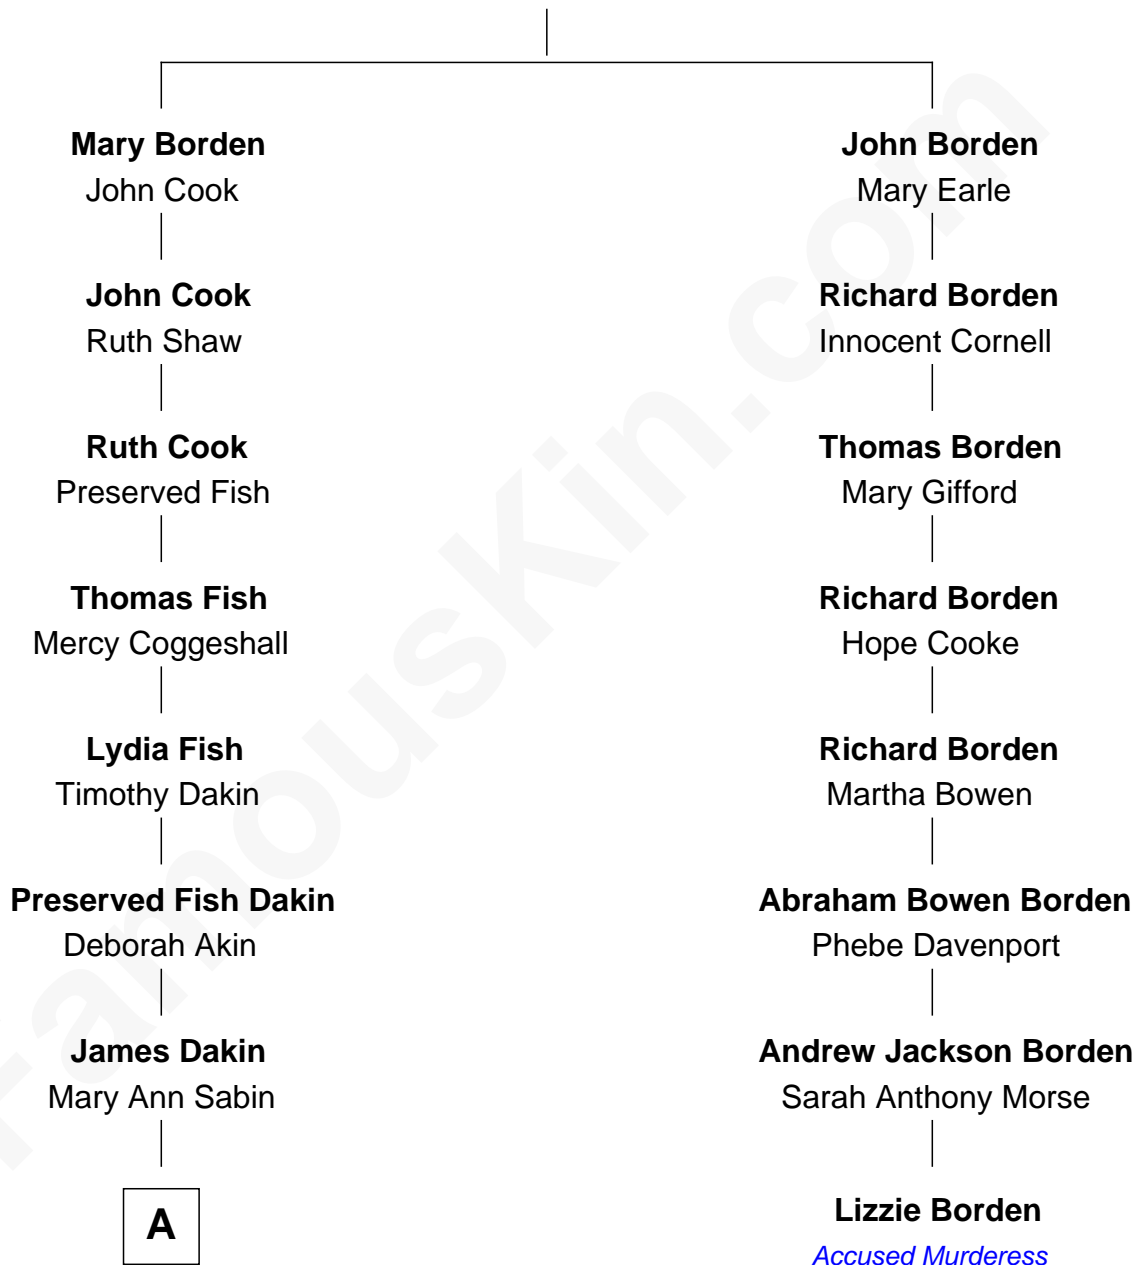

# FamousKin.com Relationship Chart of

**Ethan Hawke**

*Actor, Director, Screenwriter, Novelist*

7th cousin 5 times removed of

**Lizzie Borden**

*Accused Murderess*

**Richard Borden**

Joane Fowle

**A**

—  
**Dr. Edwin Francis Dakin**

Hannah Jane Bellar

—  
**Ida Jane Dakin**

George Washington Hawke

—  
**Ronald M. Hawke**

Edith S. Mosher

—  
**Frank Taylor Hawke**

Betty Virginia Hartsock

—  
**James Steven Hawke**

Leslie Carole Green

—  
**Ethan Hawke**

*Movie Actor*