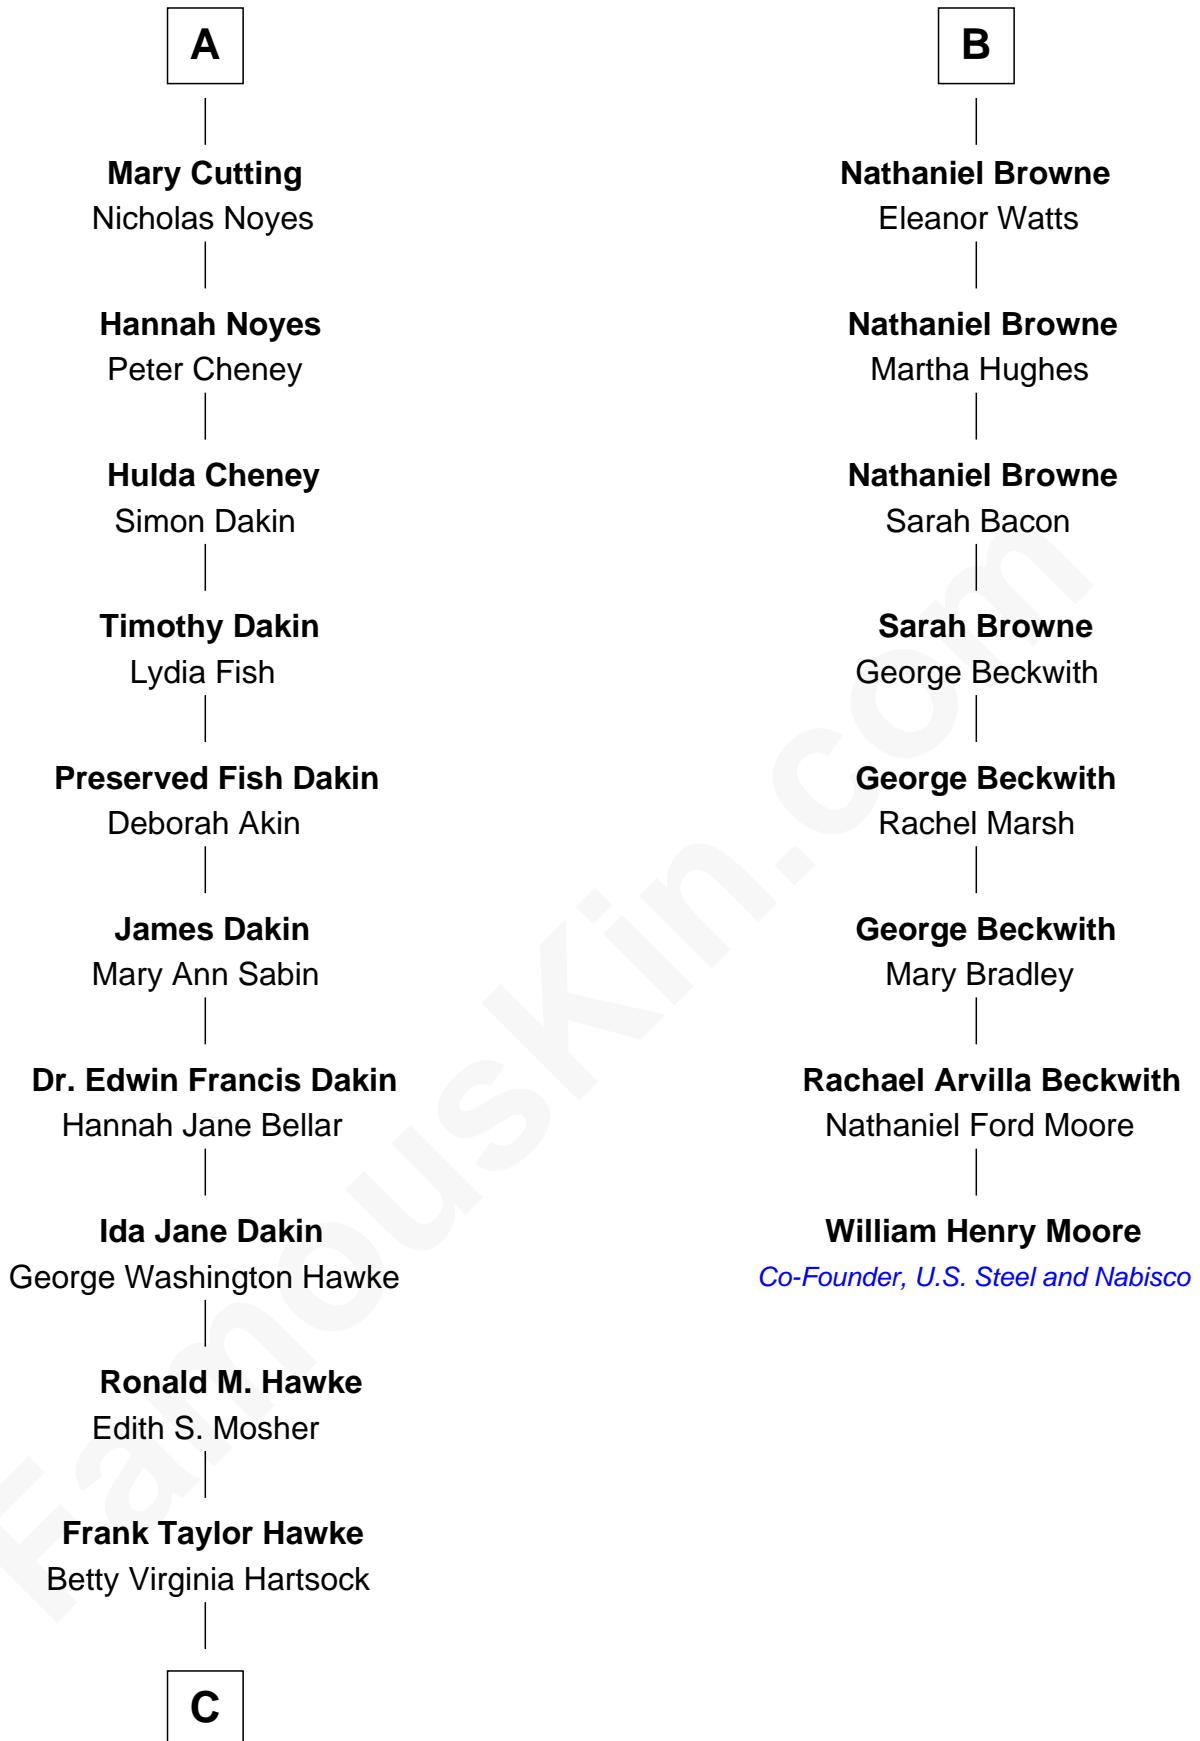

## Relationship Chart of

### Ethan Hawke

Actor, Director, Screenwriter, Novelist

14th cousin 4 times removed of

### William Henry Moore

Co-Founder, U.S. Steel and Nabisco

**Sir Ralph Shirley**

Joan Basset

C

James Steven Hawke

Leslie Carole Green

Ethan Hawke