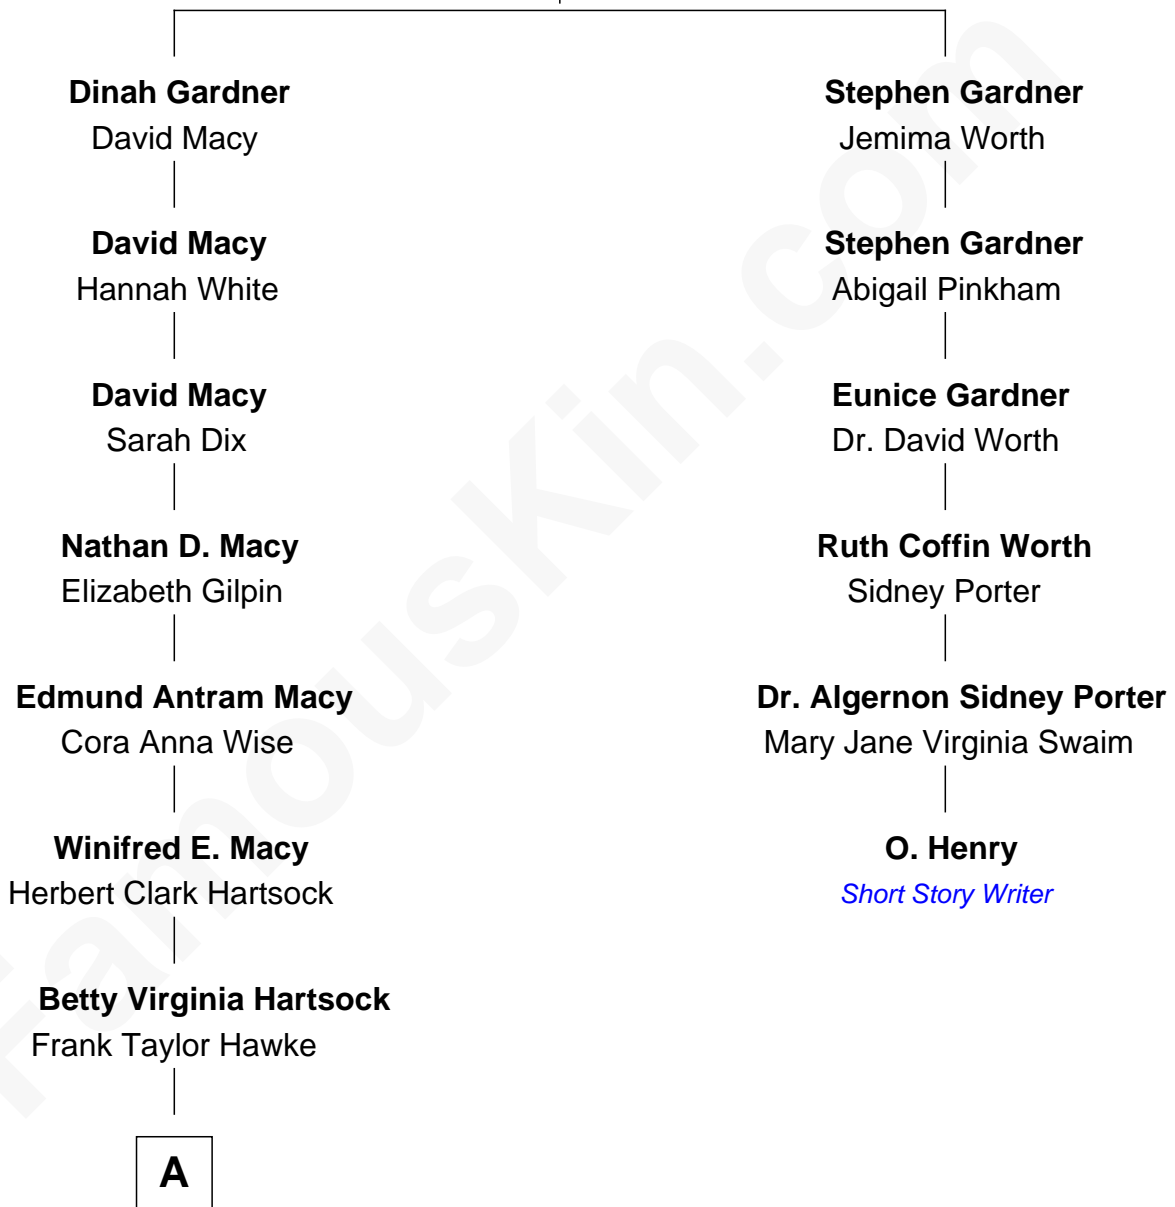

FamousKin.com

Relationship Chart of

Ethan Hawke

Actor, Director, Screenwriter, Novelist

5th cousin 3 times removed of

O. Henry

Short Story Writer

Solomon Gardner

Anna Coffin

A

James Steven Hawke

Leslie Carole Green

Ethan Hawke

Movie Actor

FamousKin.com