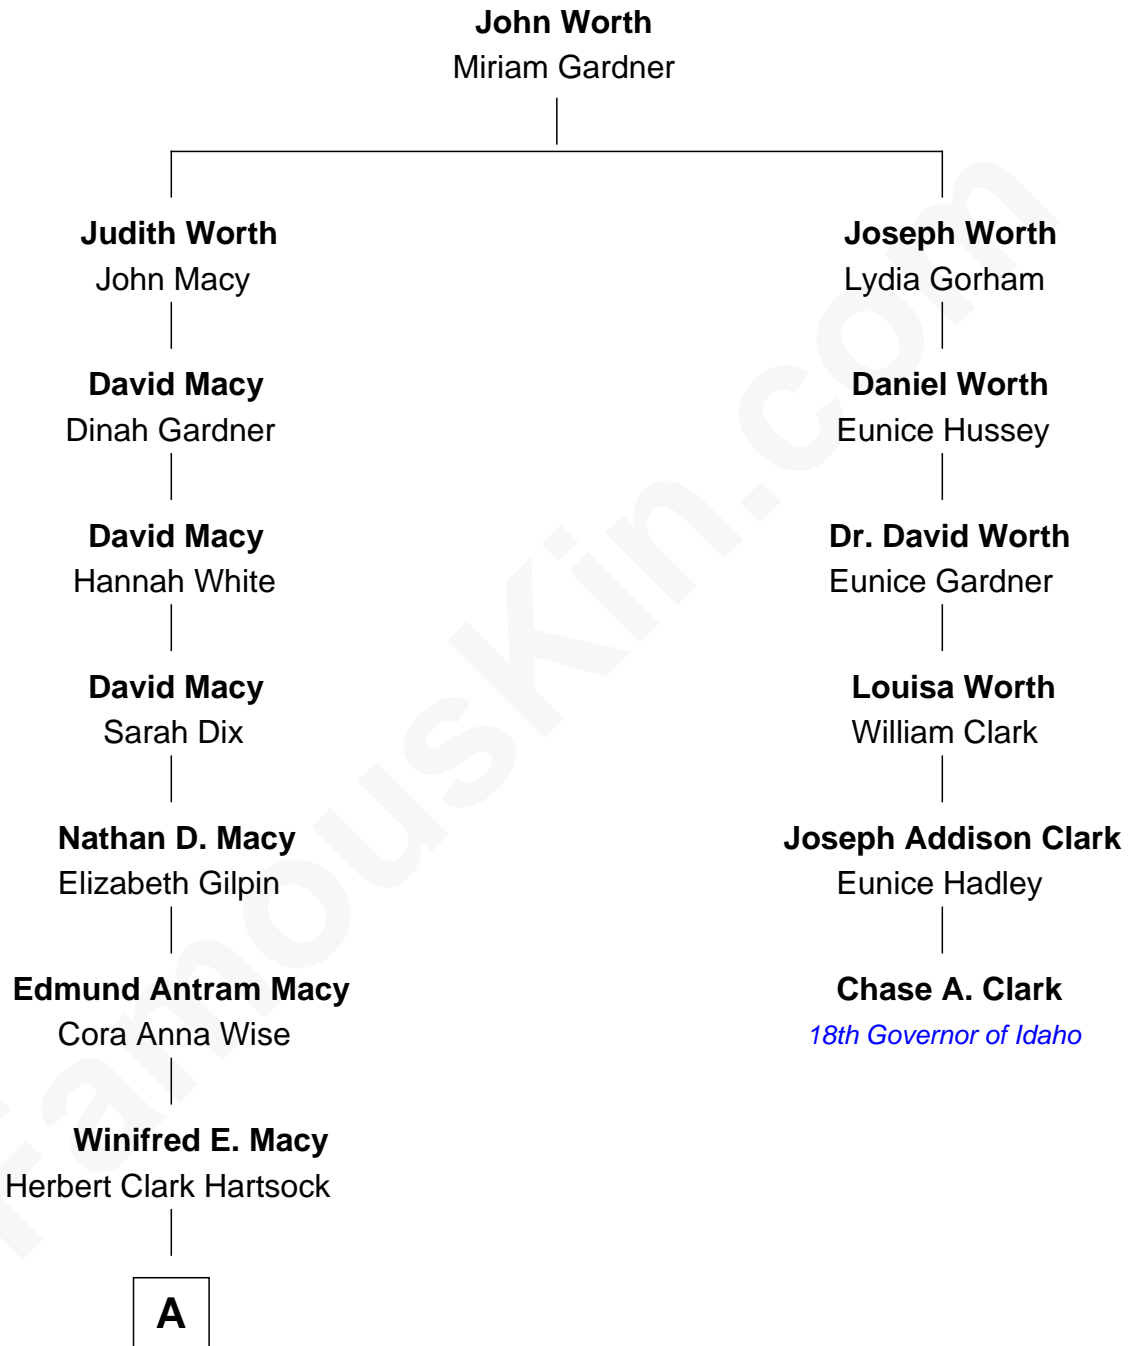

FamousKin.com

Relationship Chart of

Ethan Hawke

Actor, Director, Screenwriter, Novelist

5th cousin 4 times removed of

Chase A. Clark

18th Governor of Idaho

A

—
Betty Virginia Hartsock

Frank Taylor Hawke

—
James Steven Hawke

Leslie Carole Green

—
Ethan Hawke

Movie Actor

FamousKin.com