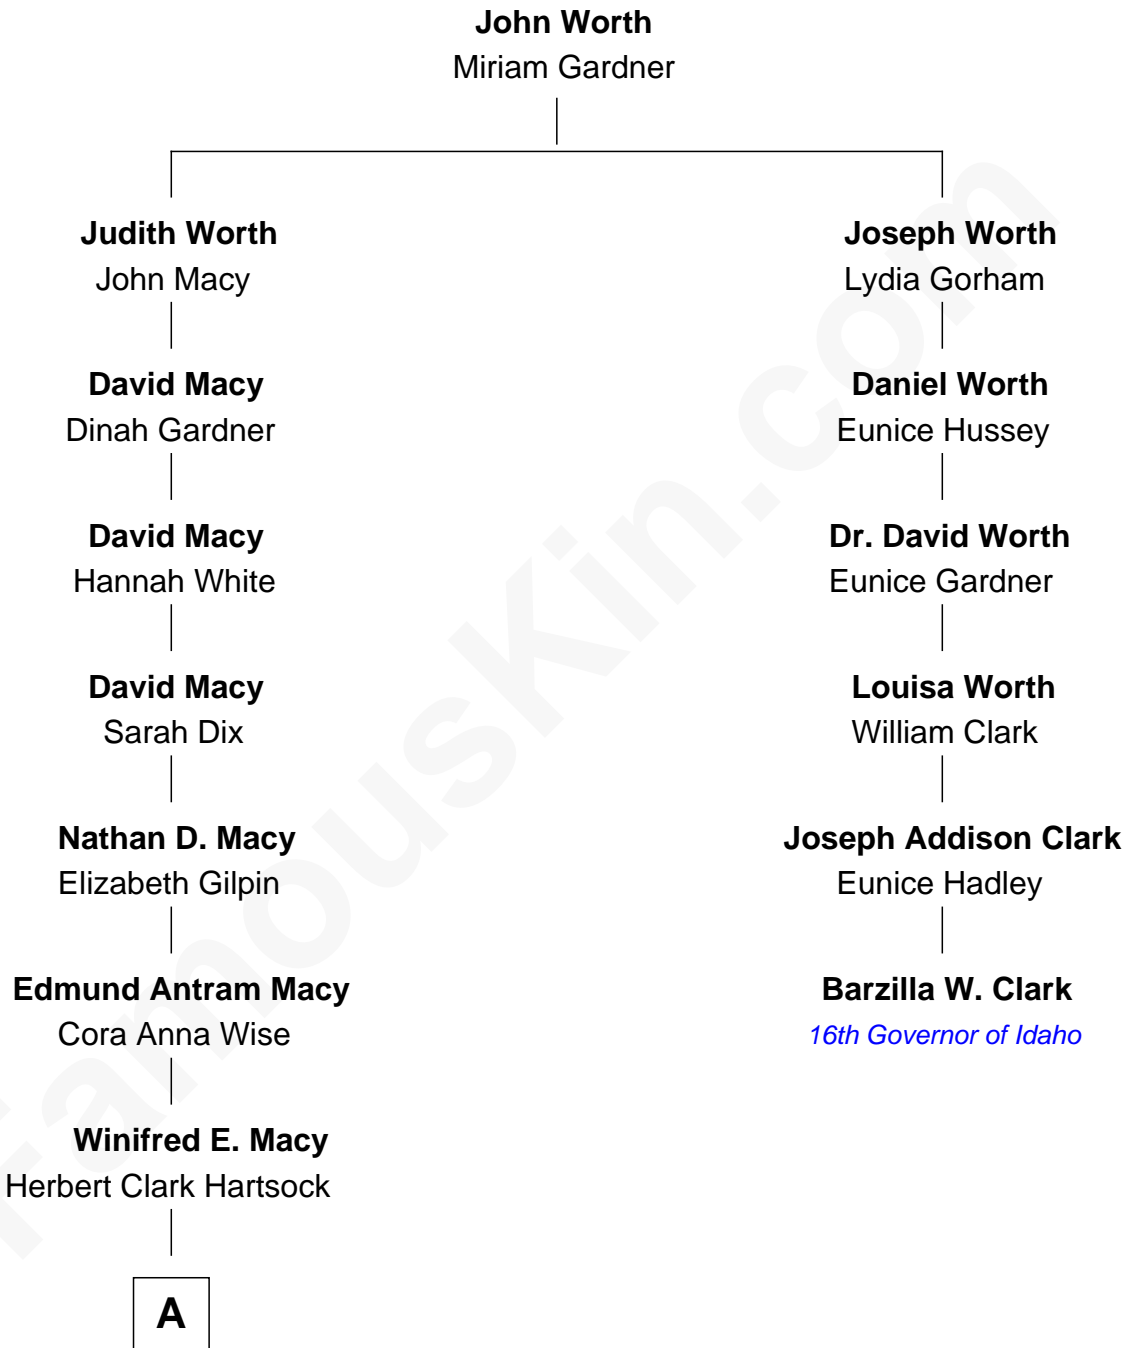

FamousKin.com

Relationship Chart of

Ethan Hawke

Actor, Director, Screenwriter, Novelist

5th cousin 4 times removed of

Barzilla W. Clark

16th Governor of Idaho

A

—
Betty Virginia Hartsock

Frank Taylor Hawke

—
James Steven Hawke

Leslie Carole Green

—
Ethan Hawke

Movie Actor

FamousKin.com