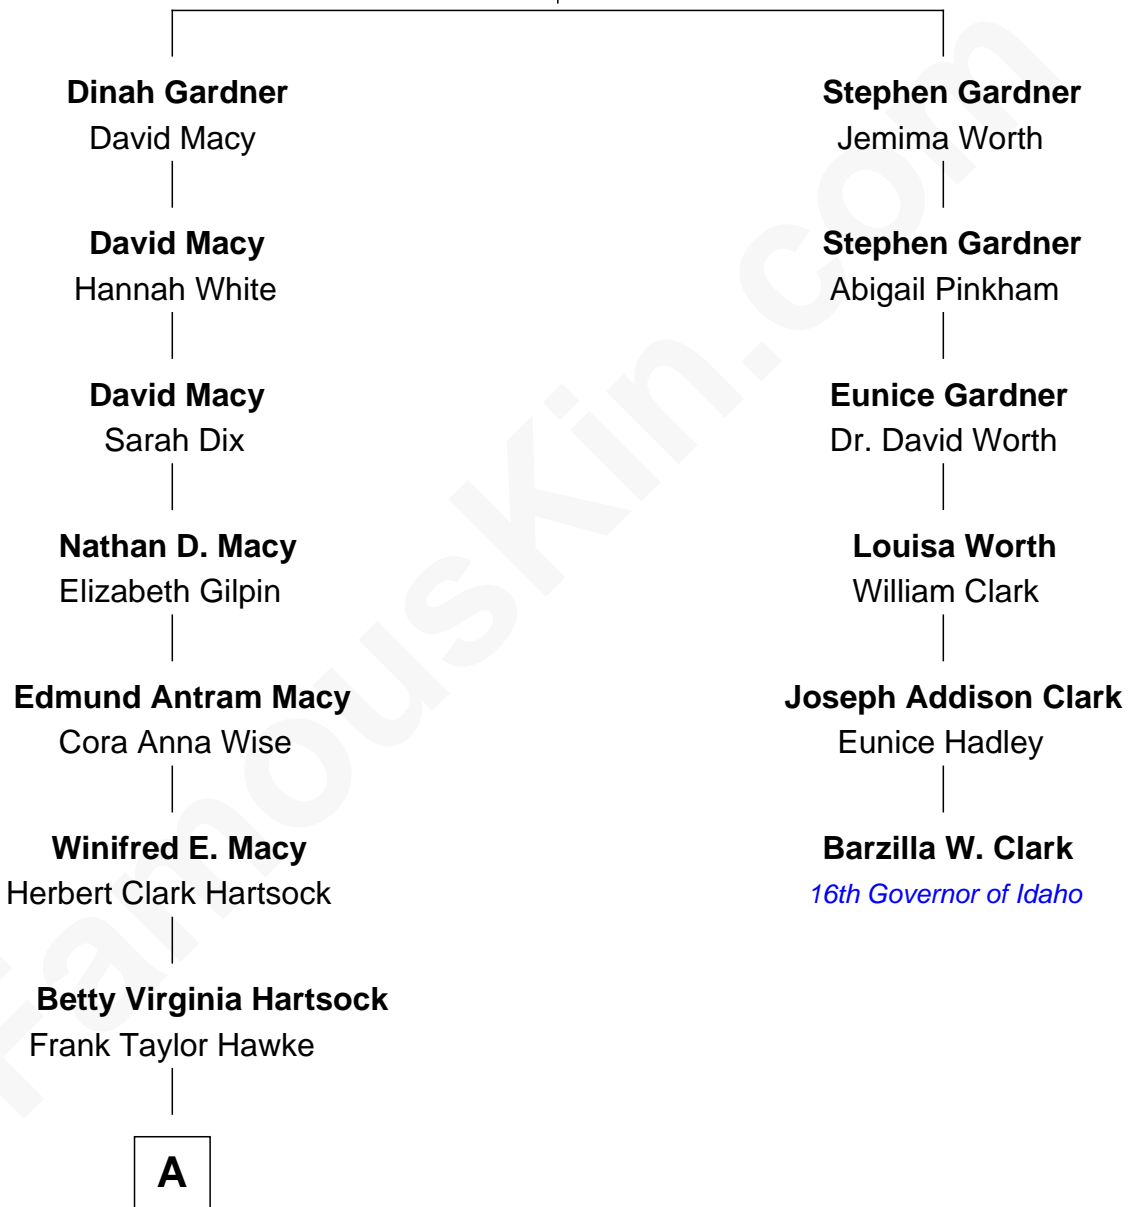

FamousKin.com

Relationship Chart of

Ethan Hawke

Actor, Director, Screenwriter, Novelist

5th cousin 3 times removed of

Barzilla W. Clark

16th Governor of Idaho

Solomon Gardner

Anna Coffin

A

James Steven Hawke

Leslie Carole Green

Ethan Hawke

Movie Actor

FamousKin.com