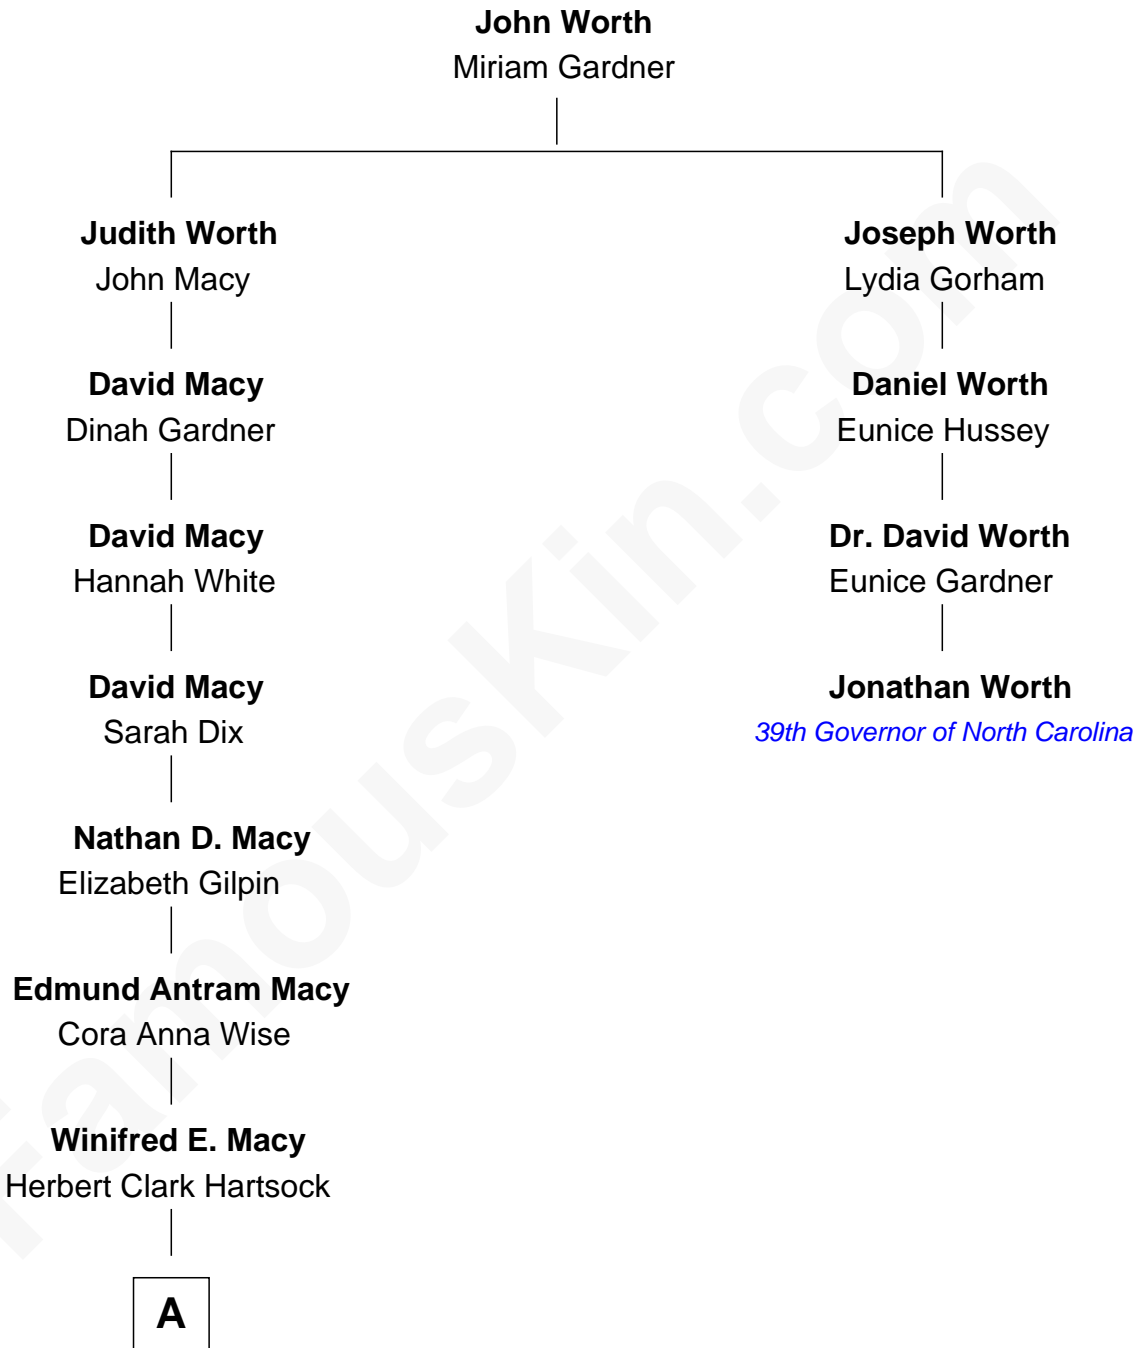

## Relationship Chart of

### Ethan Hawke

Actor, Director, Screenwriter, Novelist

3rd cousin 6 times removed of

### Jonathan Worth

39th Governor of North Carolina

**A**

—  
**Betty Virginia Hartsock**

Frank Taylor Hawke

—  
**James Steven Hawke**

Leslie Carole Green

—  
**Ethan Hawke**