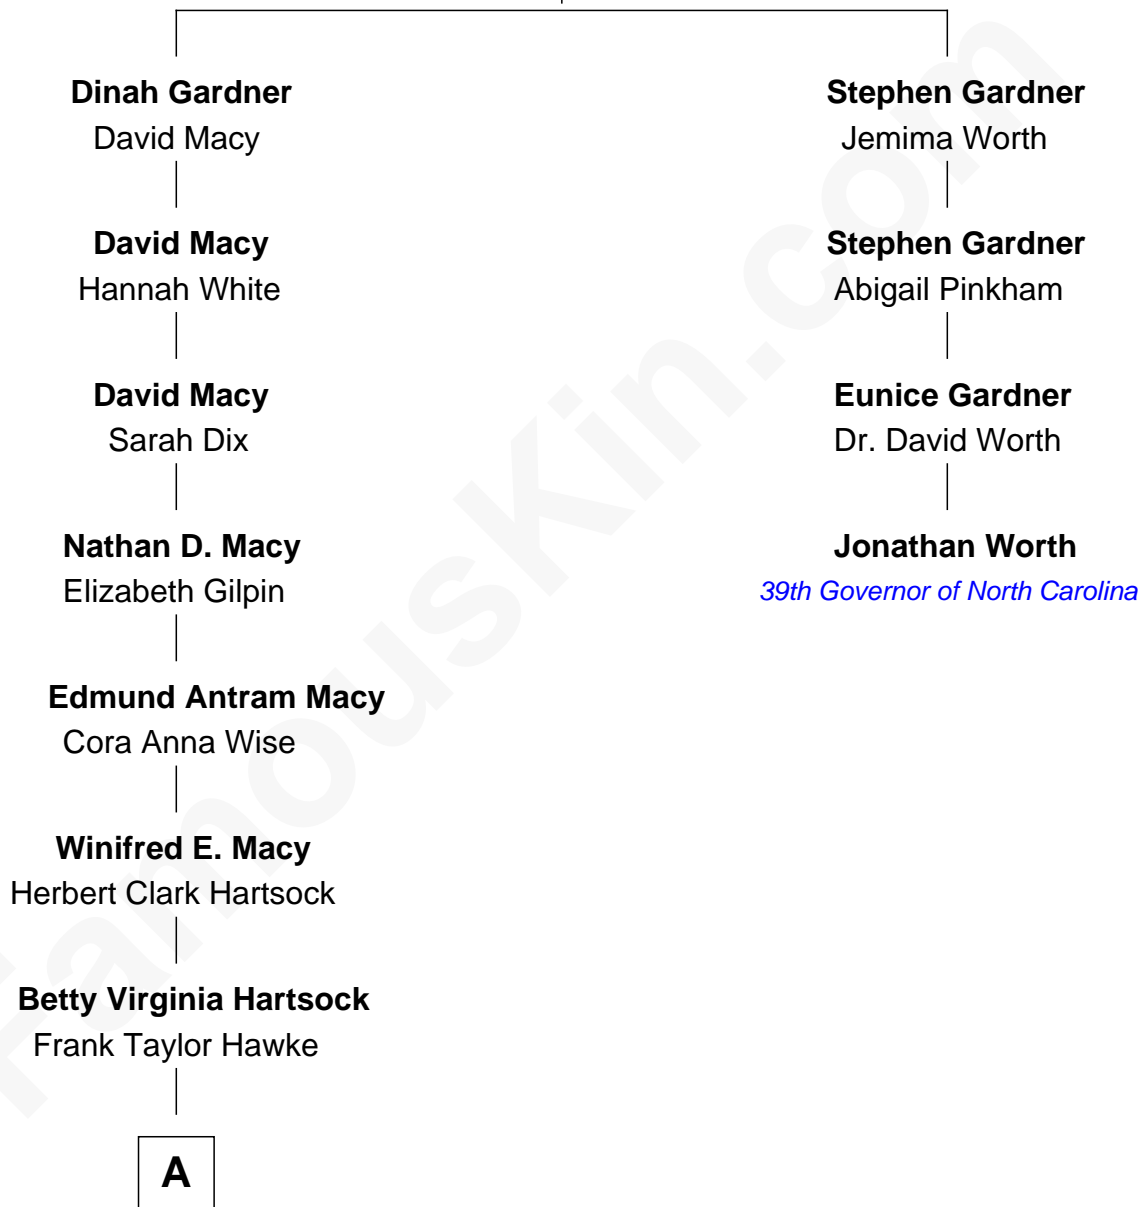

FamousKin.com

Relationship Chart of

Ethan Hawke

Actor, Director, Screenwriter, Novelist

3rd cousin 5 times removed of

Jonathan Worth

39th Governor of North Carolina

Solomon Gardner

Anna Coffin

A

James Steven Hawke

Leslie Carole Green

Ethan Hawke

Movie Actor

FamousKin.com