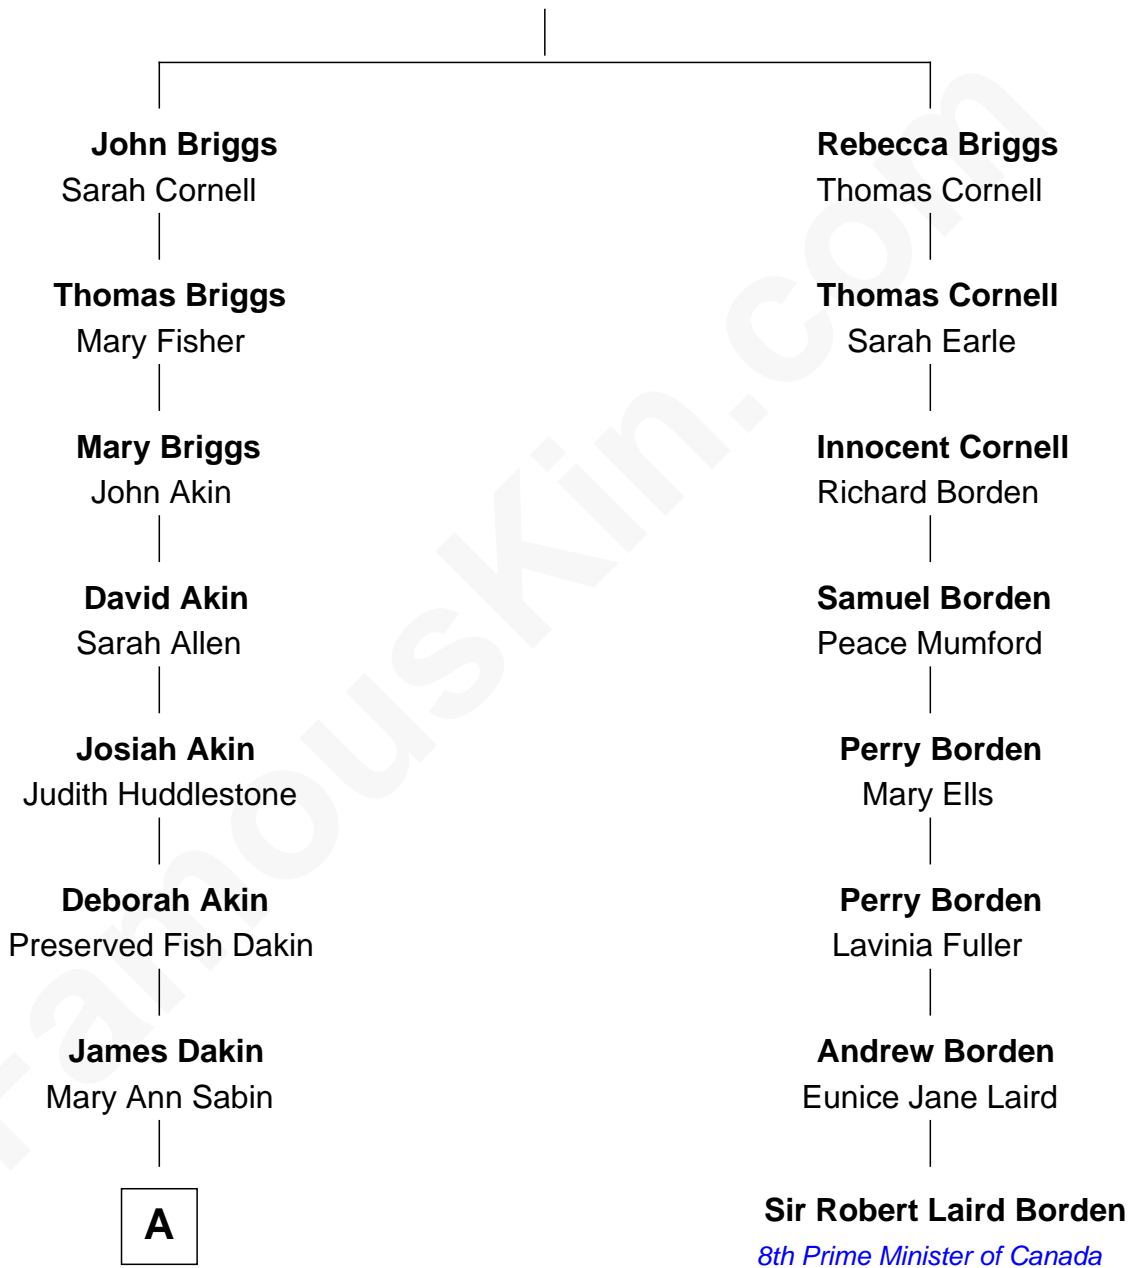

## Relationship Chart of

### Ethan Hawke

Actor, Director, Screenwriter, Novelist

7th cousin 5 times removed of

**Sir Robert Laird Borden**

8th Prime Minister of Canada

Henry Briggs

**A**

—  
**Dr. Edwin Francis Dakin**

Hannah Jane Bellar

—  
**Ida Jane Dakin**

George Washington Hawke

—  
**Ronald M. Hawke**

Edith S. Mosher

—  
**Frank Taylor Hawke**

Betty Virginia Hartsock

—  
**James Steven Hawke**

Leslie Carole Green

—  
**Ethan Hawke**

*Movie Actor*