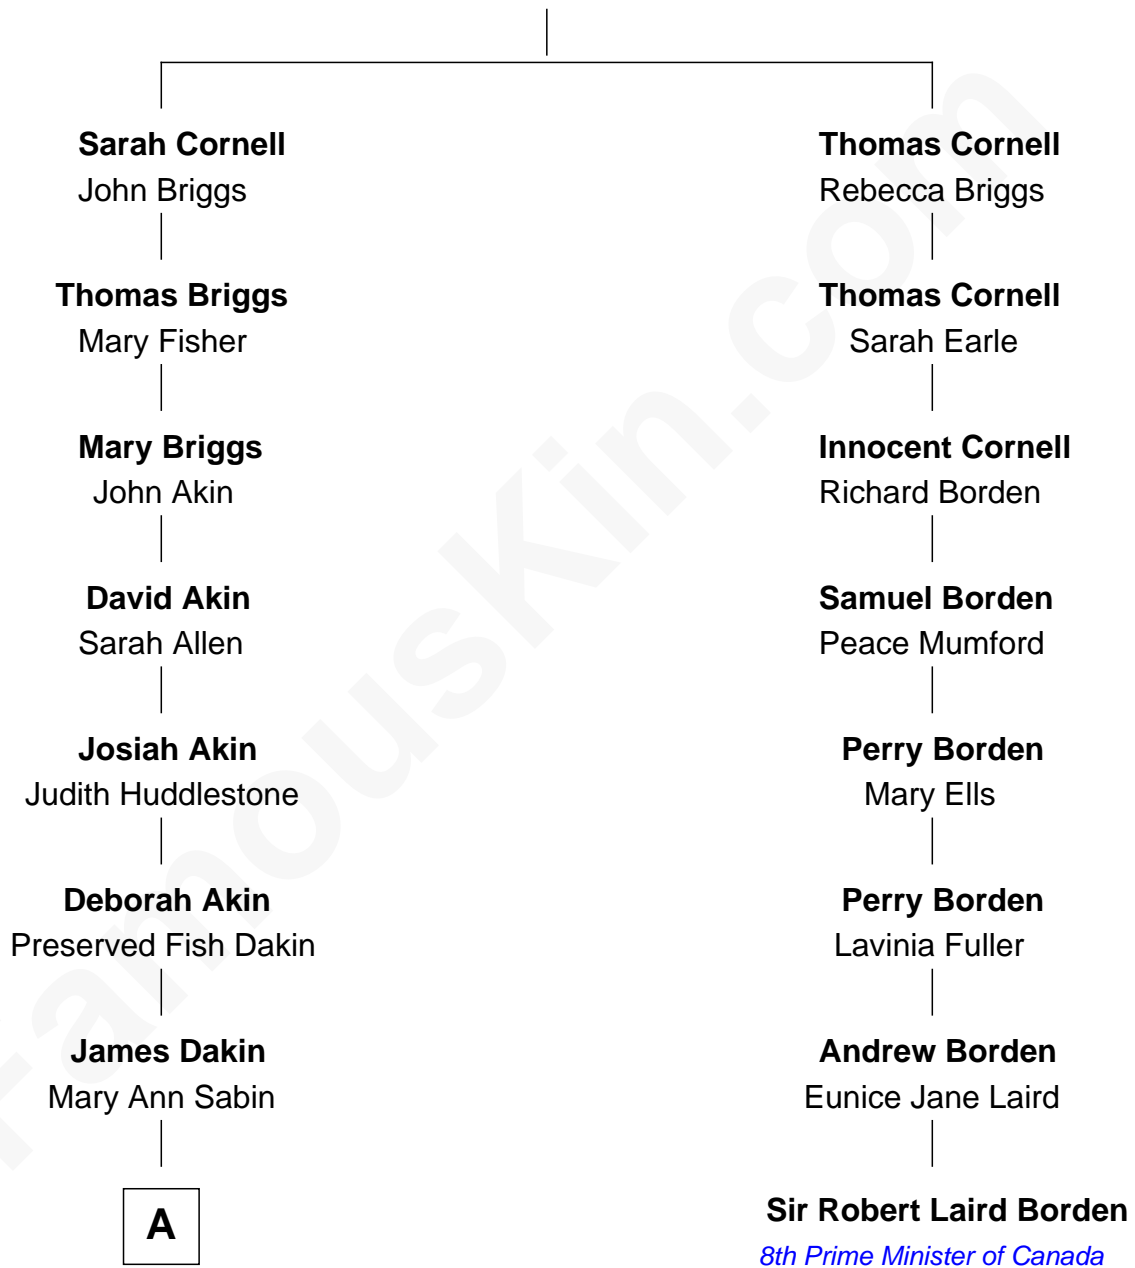

## Relationship Chart of

### Ethan Hawke

Actor, Director, Screenwriter, Novelist

7th cousin 5 times removed of

**Sir Robert Laird Borden**

8th Prime Minister of Canada

----- Cornell

**A**

—  
**Dr. Edwin Francis Dakin**

Hannah Jane Bellar

—  
**Ida Jane Dakin**

George Washington Hawke

—  
**Ronald M. Hawke**

Edith S. Mosher

—  
**Frank Taylor Hawke**

Betty Virginia Hartsock

—  
**James Steven Hawke**

Leslie Carole Green

—  
**Ethan Hawke**

*Movie Actor*