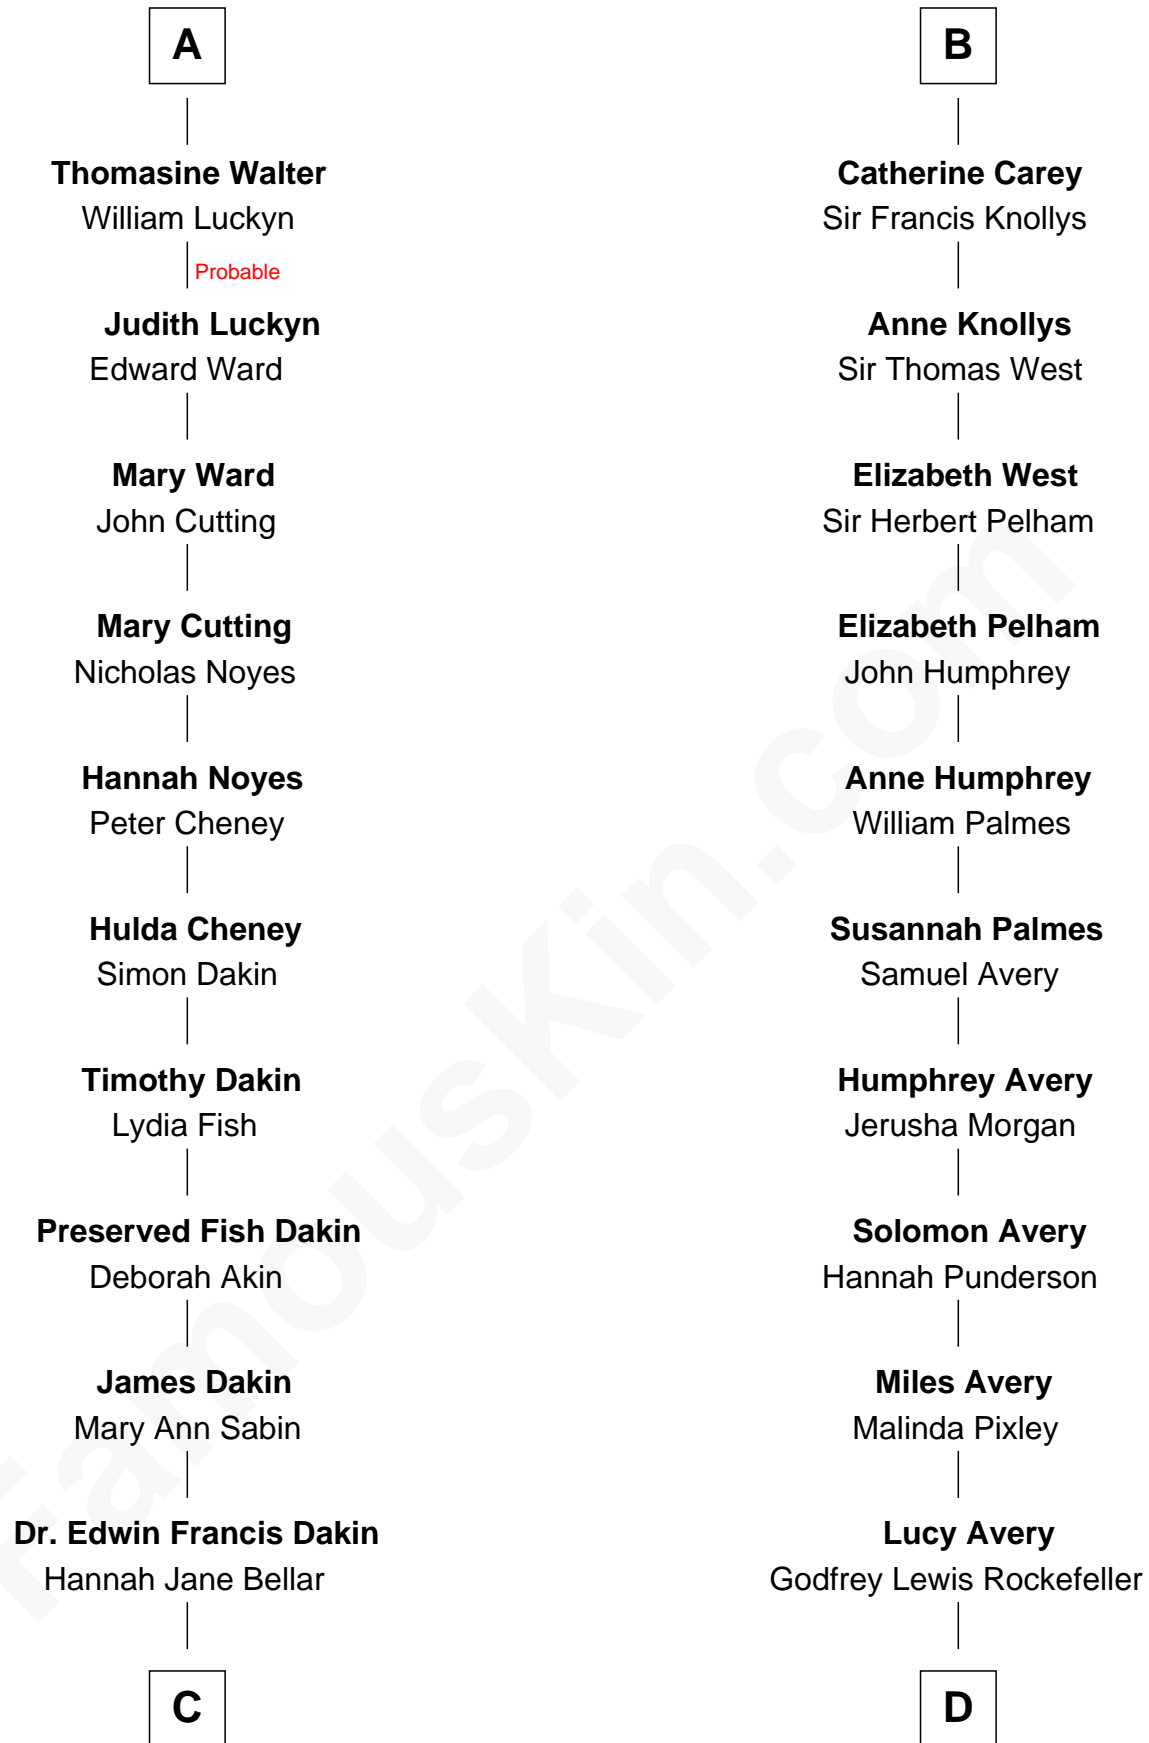

FamousKin.com

Relationship Chart of

Ethan Hawke

Actor, Director, Screenwriter, Novelist

20th cousin 1 time removed of

Nelson Rockefeller

41st U.S. Vice-President

Sir John Howard

Alice de Bois

Joan Howard
Sir Peter de Brewes

Beatrice Brewes
Sir Hugh Shirley

Sir Ralph Shirley
Joan Basset

Beatrice Shirley
John Brome

Isabel Brome
John Denton

Thomas Denton
Jane Webbe

Isabel Denton
William ap Walter

A

Sir Robert Howard
Margaret de Scales

Sir John Howard
Alice Tendring

Sir Robert Howard
Margaret Mowbray

Sir John Howard
Katherine Moleyns

Sir Thomas Howard
Elizabeth Tilney

Elizabeth Howard
Thomas Boleyn

Mary Boleyn
Sir William Carey

B

C

Ida Jane Dakin
George Washington Hawke

Ronald M. Hawke
Edith S. Mosher

Frank Taylor Hawke
Betty Virginia Hartsock

James Steven Hawke
Leslie Carole Green

Ethan Hawke
Movie Actor

D