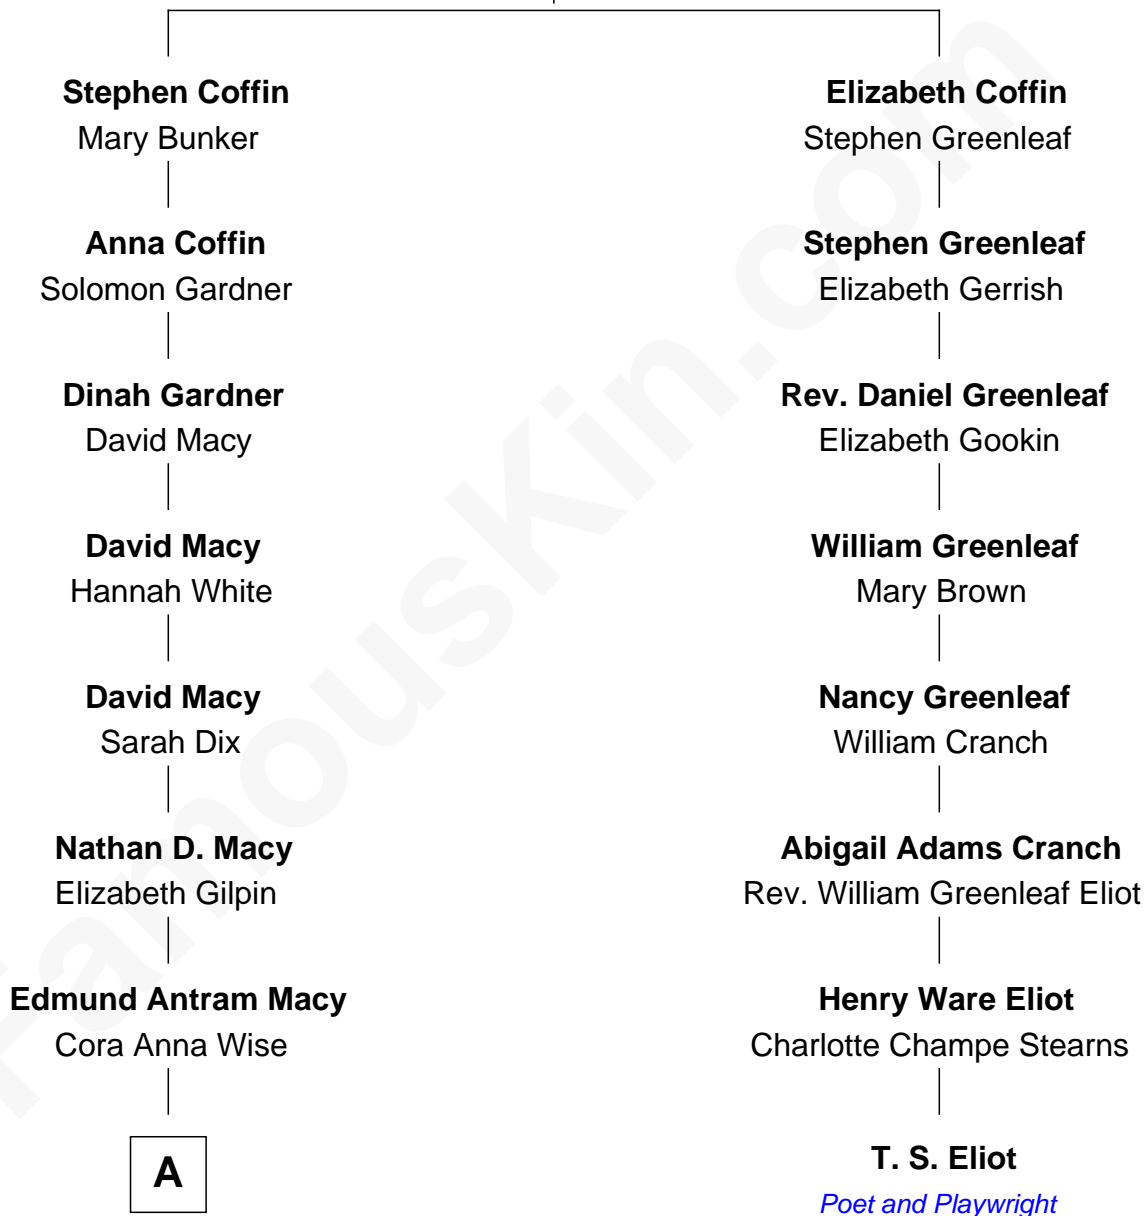

FamousKin.com

Relationship Chart of

Ethan Hawke

Actor, Director, Screenwriter, Novelist

7th cousin 3 times removed of

T. S. Eliot

Poet and Playwright

Tristram Coffin

Dionis Stevens

A

—
Winifred E. Macy
Herbert Clark Hartssock

—
Betty Virginia Hartssock
Frank Taylor Hawke

—
James Steven Hawke
Leslie Carole Green

—
Ethan Hawke
Movie Actor

FamousKin.com