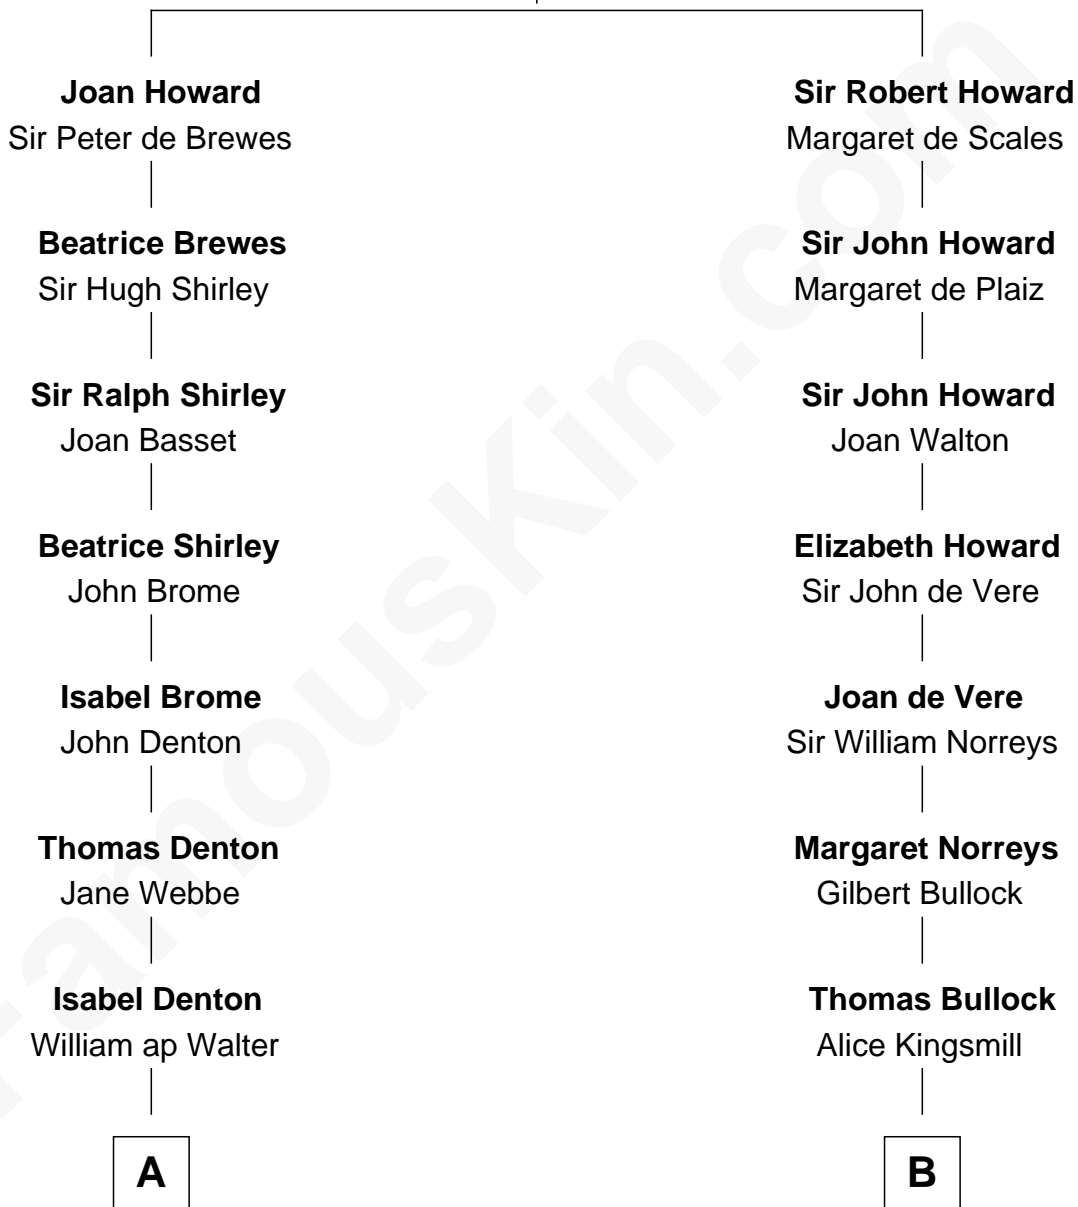

FamousKin.com

Relationship Chart of

Ethan Hawke

Actor, Director, Screenwriter, Novelist

19th cousin 2 times removed of

Lou (Henry) Hoover

First Lady of President Herbert Hoover

Sir John Howard

Alice de Bois

C

Ida Jane Dakin
George Washington Hawke

Ronald M. Hawke
Edith S. Mosher

Frank Taylor Hawke
Betty Virginia Hartsock

James Steven Hawke
Leslie Carole Green

Ethan Hawke
Movie Actor

D