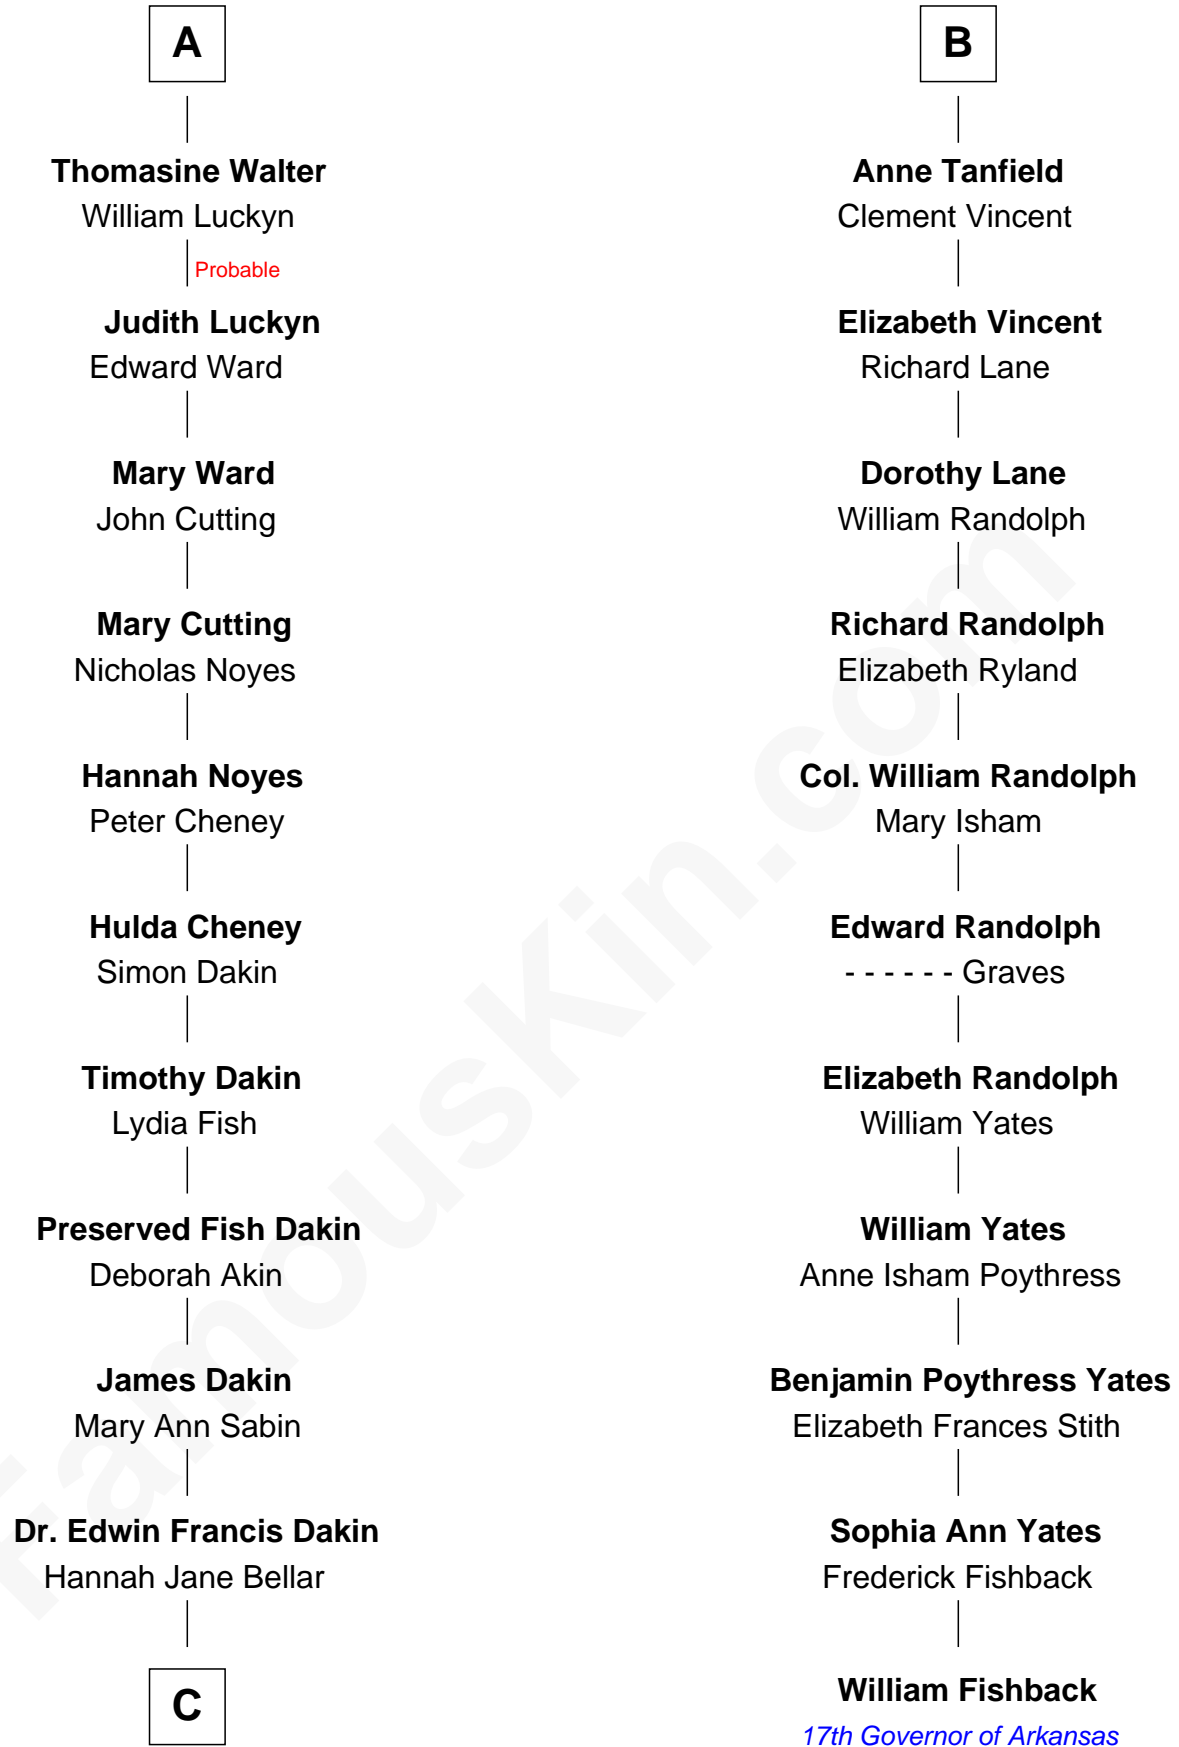

FamousKin.com

Relationship Chart of

Ethan Hawke

Actor, Director, Screenwriter, Novelist

17th cousin 4 times removed of

William Fishback

17th Governor of Arkansas

Sir John Howard

Alice de Bois

Joan Howard
Sir Peter de Brewes

Beatrice Brewes
Sir Hugh Shirley

Sir Ralph Shirley
Joan Basset

Beatrice Shirley
John Brome

Isabel Brome
John Denton

Thomas Denton
Jane Webbe

Isabel Denton
William ap Walter

A

Sir Robert Howard
Margaret de Scales

Sir John Howard
Alice Tendring

Sir Robert Howard
Margaret Mowbray

Katherine Howard
Sir Edward Neville

Catherine Neville
Robert Tanfield

William Tanfield
Elizabeth Stavely

Frances Tanfield
Bridget Cave

B

C

Ida Jane Dakin
George Washington Hawke

Ronald M. Hawke
Edith S. Mosher

Frank Taylor Hawke
Betty Virginia Hartsock

James Steven Hawke
Leslie Carole Green

Ethan Hawke
Movie Actor