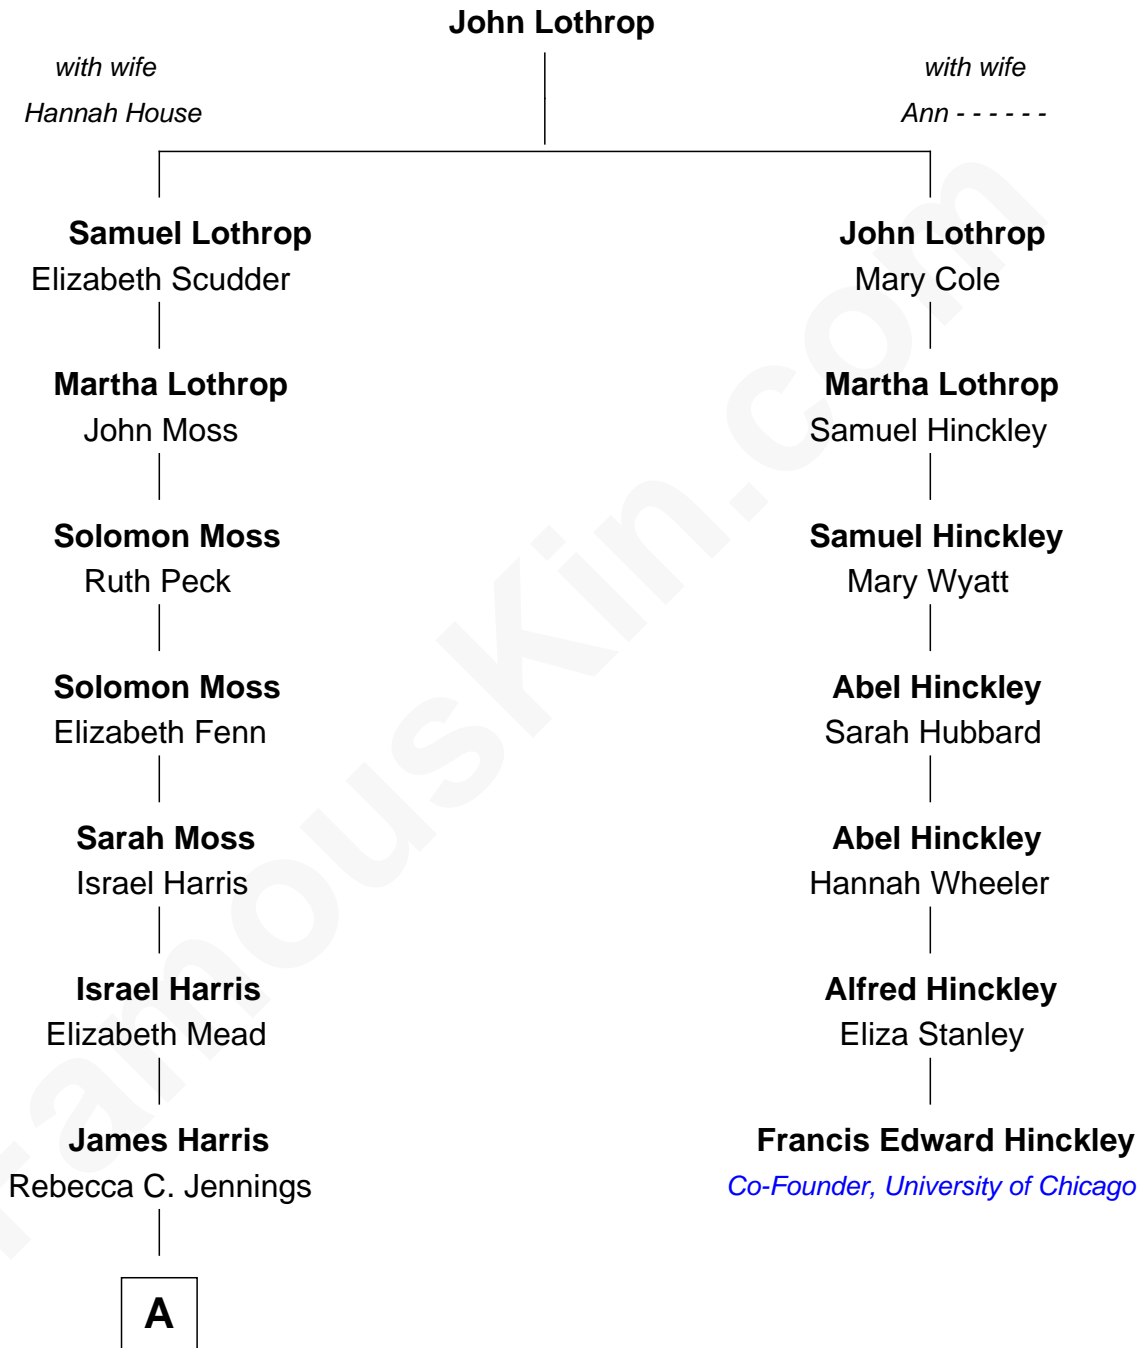

FamousKin.com

Relationship Chart of

Ethan Hawke

Actor, Director, Screenwriter, Novelist

6th cousin 6 times removed of

Francis Edward Hinckley

Co-Founder, University of Chicago

University of Chicago

A

Israel Hopkins Harris

Caroline E. Bunnell

Laura Harris

John Jacob Mosher

Edith S. Mosher

Ronald M. Hawke

Frank Taylor Hawke

Betty Virginia Hartsock

James Steven Hawke

Leslie Carole Green

Ethan Hawke

Movie Actor