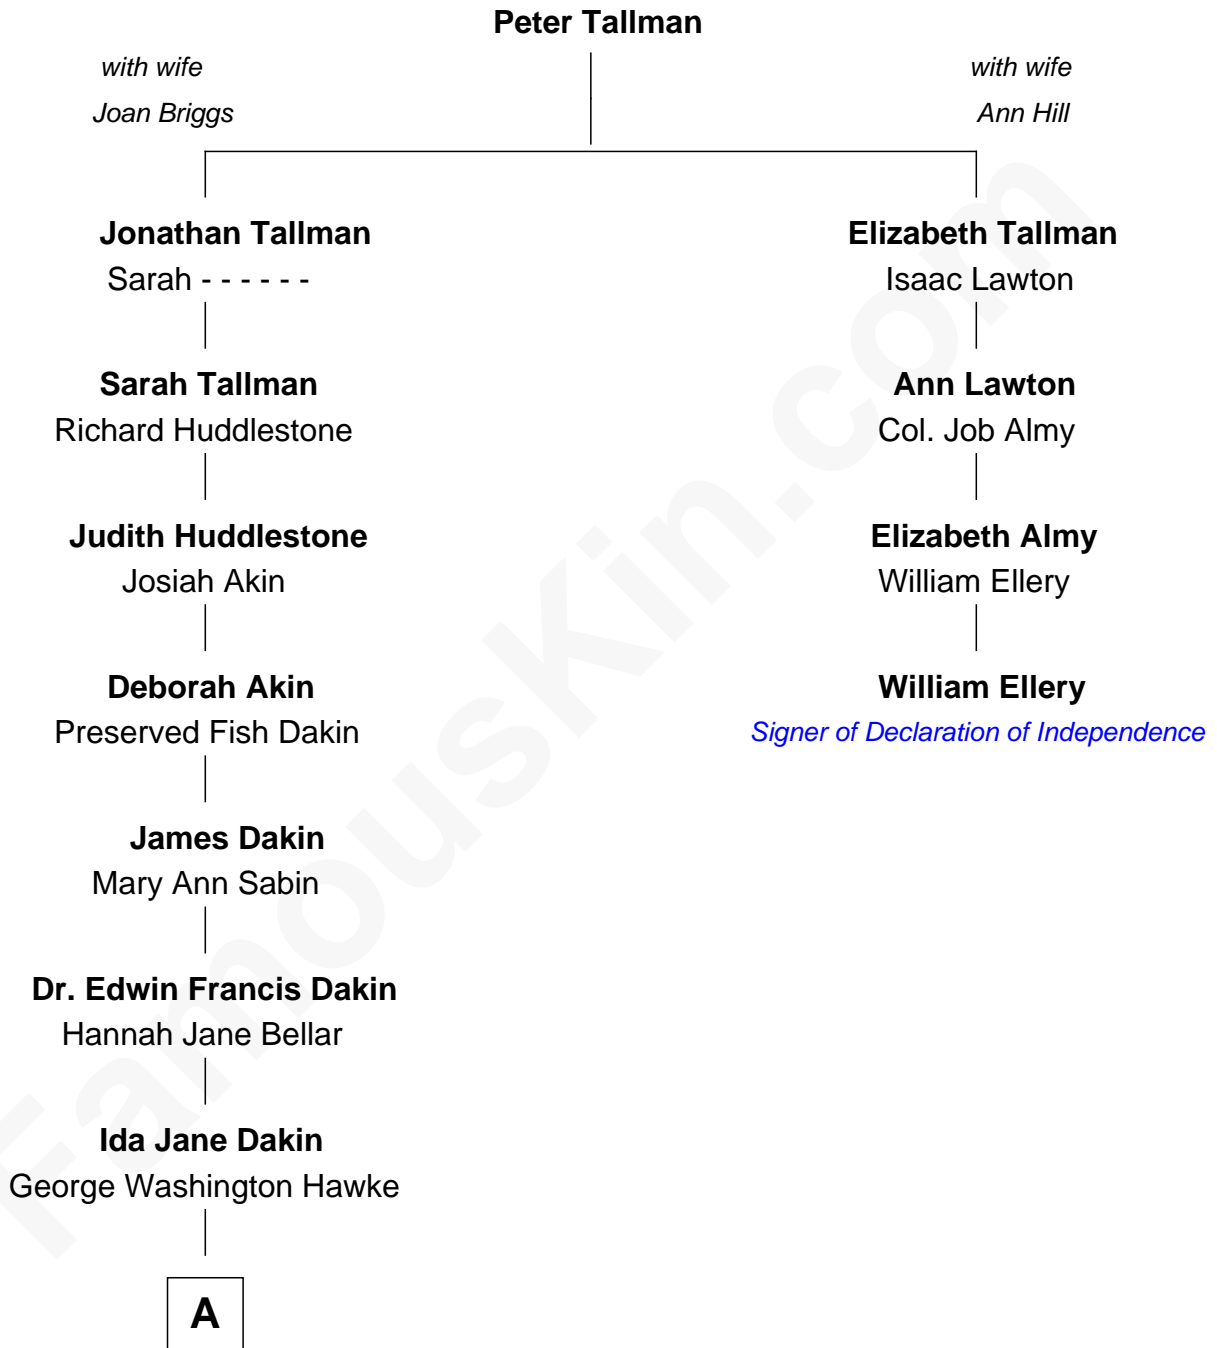

## Relationship Chart of

### Ethan Hawke

Actor, Director, Screenwriter, Novelist

3rd cousin 7 times removed of

### William Ellery

Signer of the Declaration of Independence

**A**

—  
**Ronald M. Hawke**

Edith S. Mosher

—  
**Frank Taylor Hawke**  
Betty Virginia Hartsock

—  
**James Steven Hawke**  
Leslie Carole Green