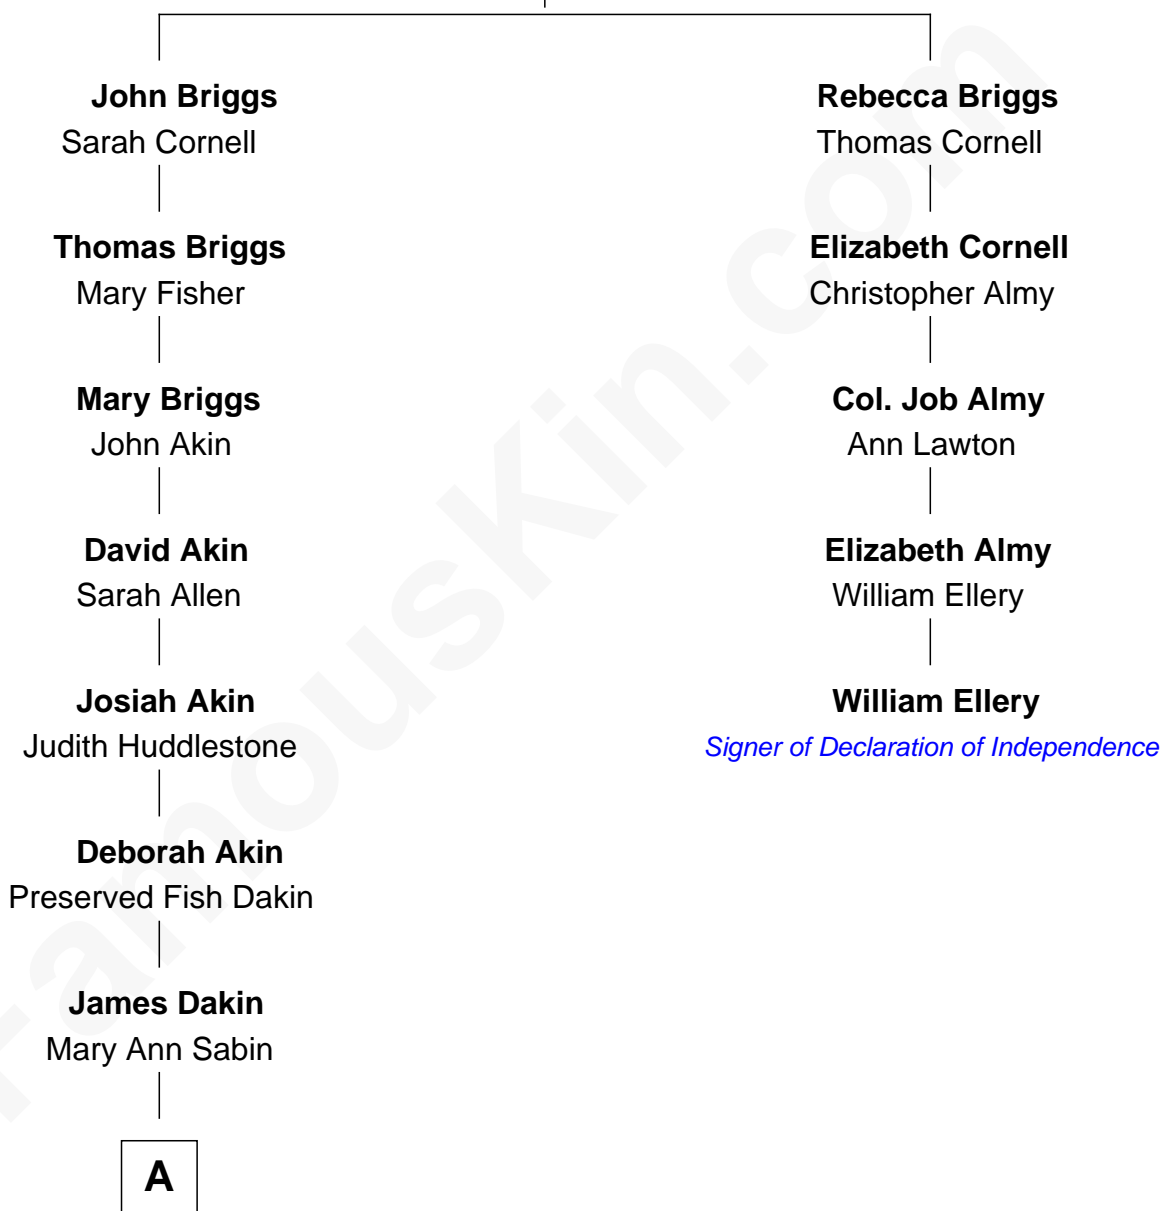

FamousKin.com Relationship Chart of

Ethan Hawke

Actor, Director, Screenwriter, Novelist

4th cousin 8 times removed of

William Ellery

Signer of the Declaration of Independence

Henry Briggs

A

—
Dr. Edwin Francis Dakin

Hannah Jane Bellar

—
Ida Jane Dakin

George Washington Hawke

—
Ronald M. Hawke

Edith S. Mosher

—
Frank Taylor Hawke

Betty Virginia Hartsock