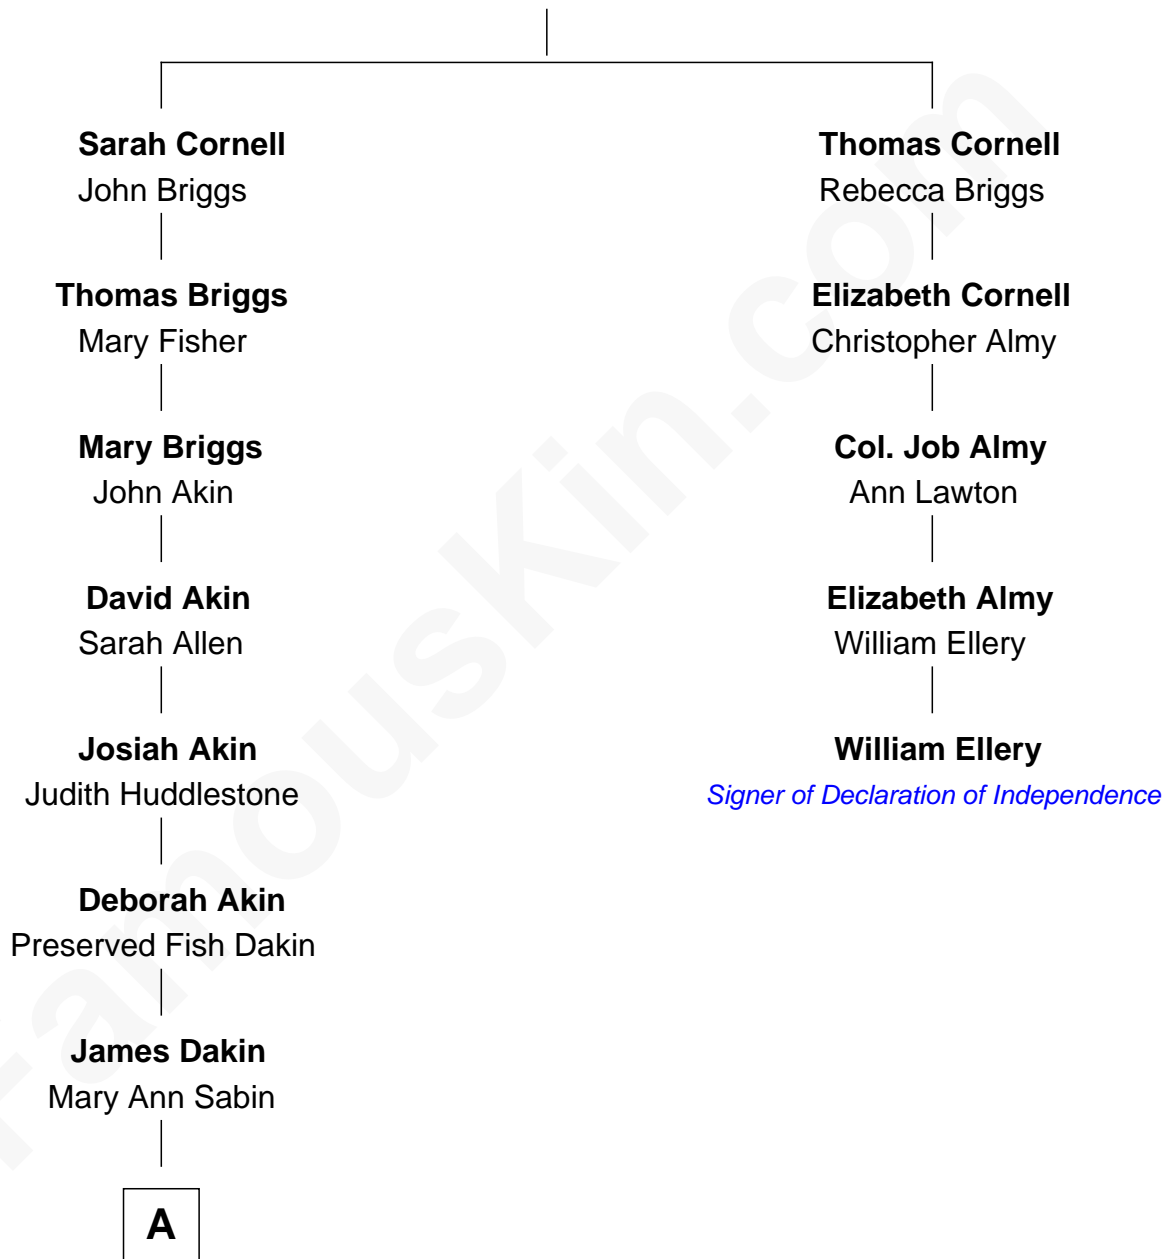

## Relationship Chart of

### Ethan Hawke

Actor, Director, Screenwriter, Novelist

4th cousin 8 times removed of

### William Ellery

Signer of the Declaration of Independence

----- Cornell

**A**

—  
**Dr. Edwin Francis Dakin**

Hannah Jane Bellar

—  
**Ida Jane Dakin**

George Washington Hawke

—  
**Ronald M. Hawke**

Edith S. Mosher

—  
**Frank Taylor Hawke**

Betty Virginia Hartsock

—  
**James Steven Hawke**

Leslie Carole Green

—  
**Ethan Hawke**

*Movie Actor*