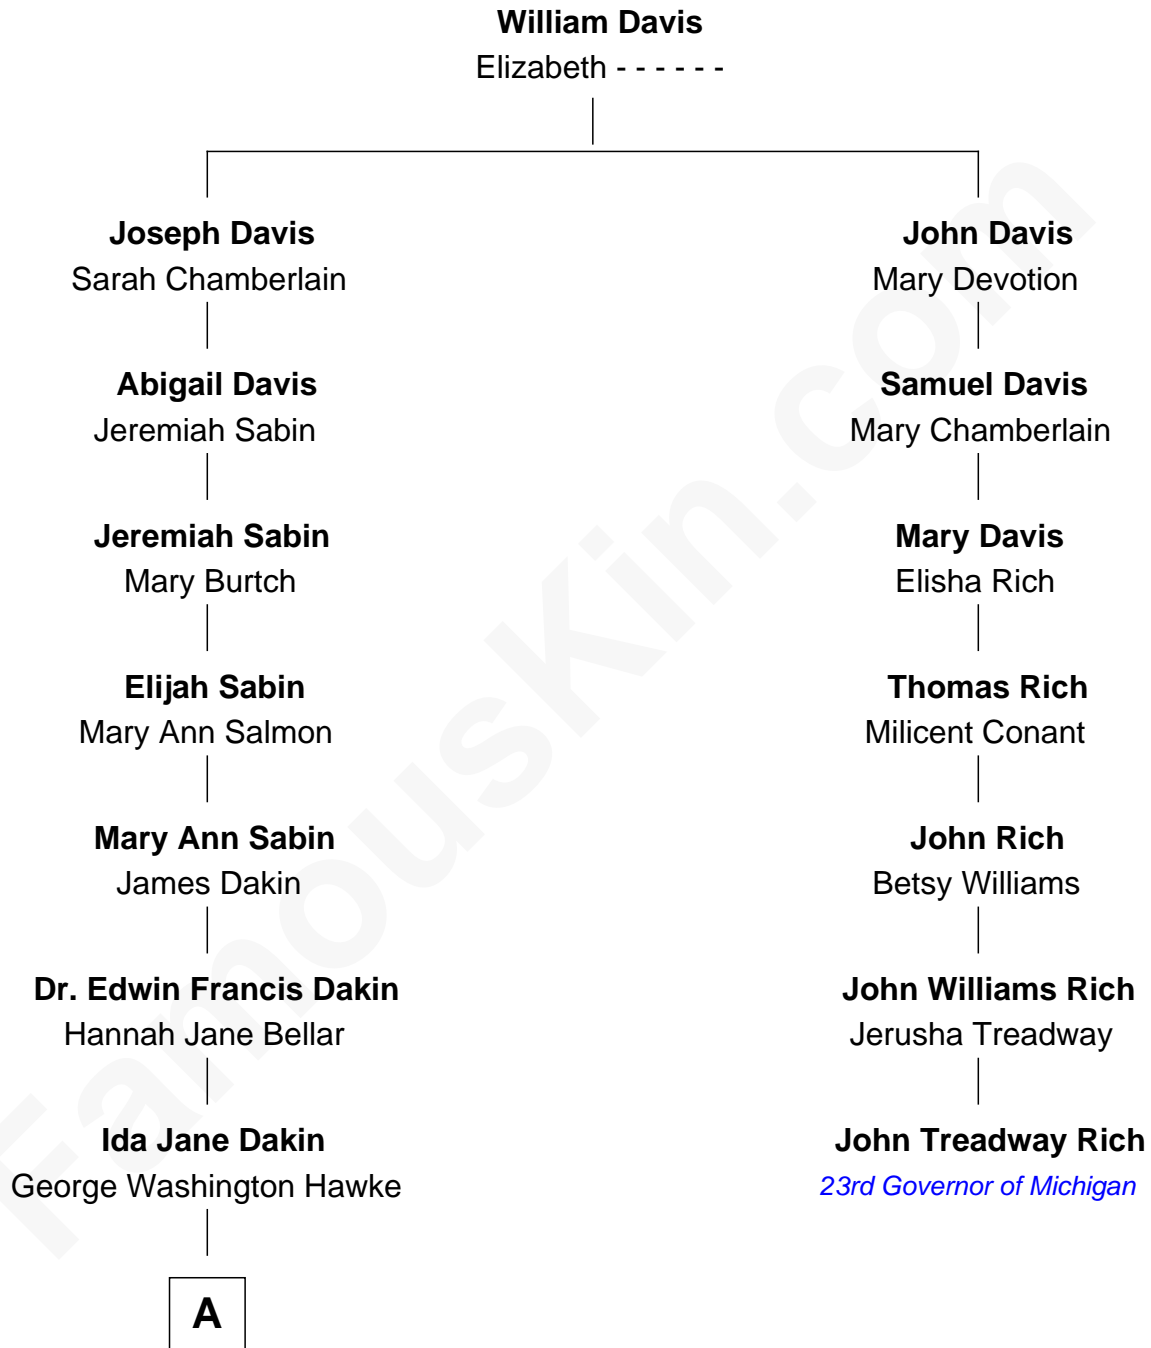

## Relationship Chart of

### Ethan Hawke

Actor, Director, Screenwriter, Novelist

6th cousin 4 times removed of

**John Treadway Rich**

23rd Governor of Michigan

**A**

—  
**Ronald M. Hawke**

Edith S. Mosher

—  
**Frank Taylor Hawke**

Betty Virginia Hartsock

—  
**James Steven Hawke**

Leslie Carole Green

—  
**Ethan Hawke**

*Movie Actor*

FamousKin.com