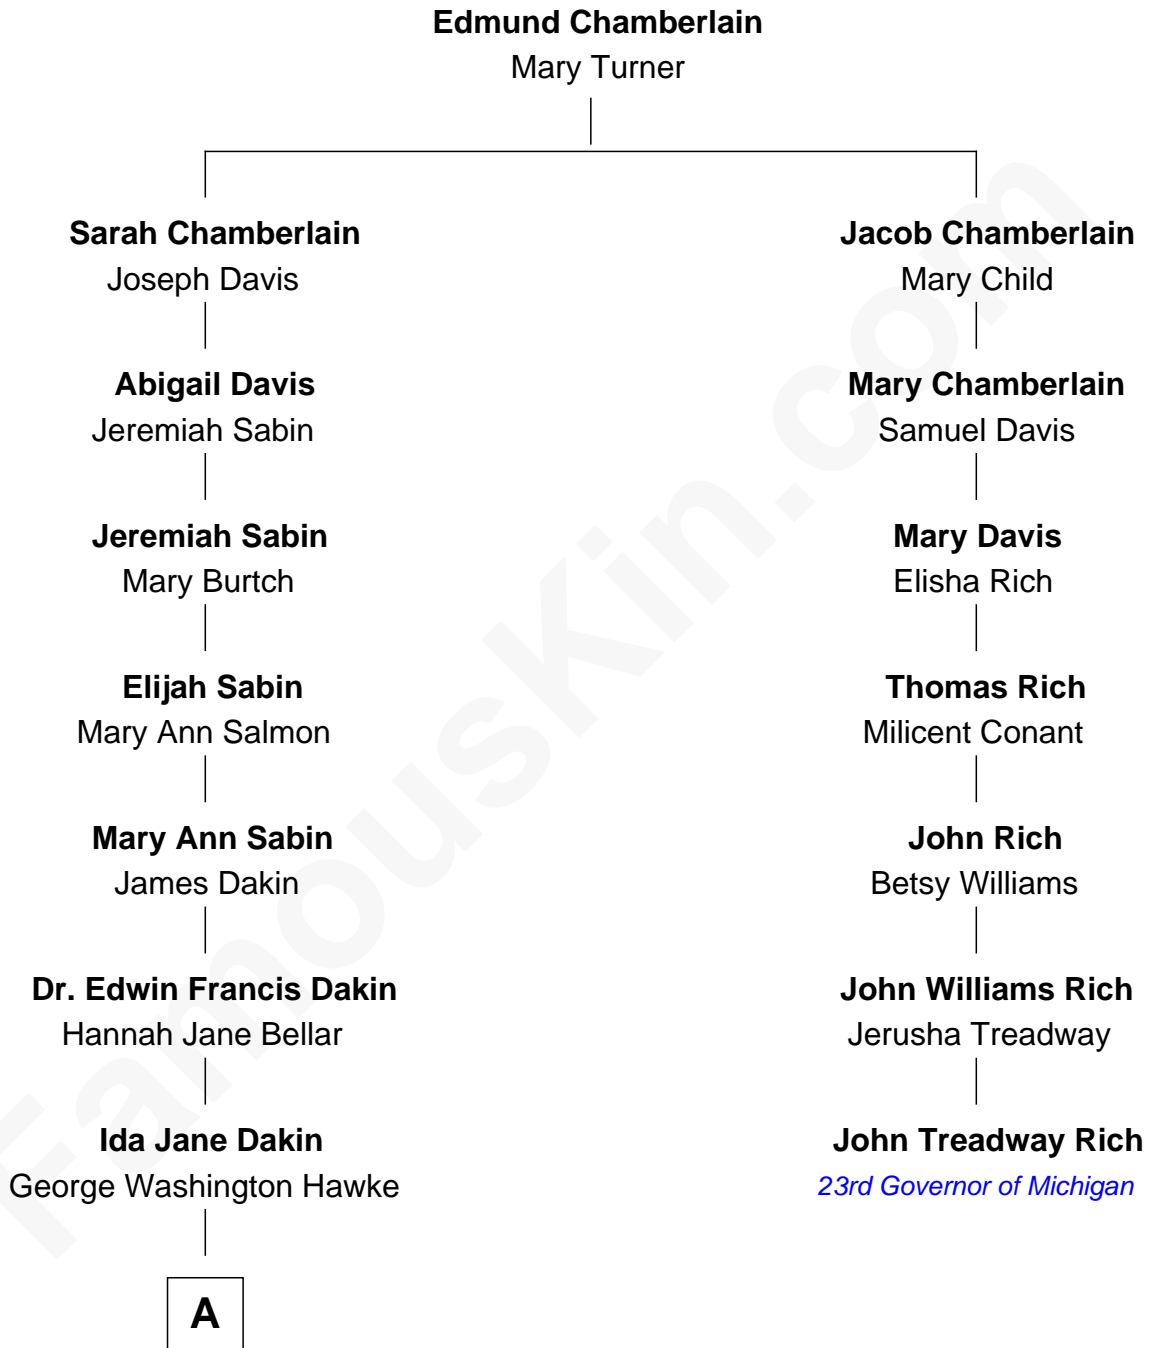

FamousKin.com

Relationship Chart of

Ethan Hawke

Actor, Director, Screenwriter, Novelist

6th cousin 4 times removed of

John Treadway Rich

23rd Governor of Michigan

A

—
Ronald M. Hawke

Edith S. Mosher

—
Frank Taylor Hawke

Betty Virginia Hartsock

—
James Steven Hawke

Leslie Carole Green

—
Ethan Hawke

Movie Actor

FamousKin.com