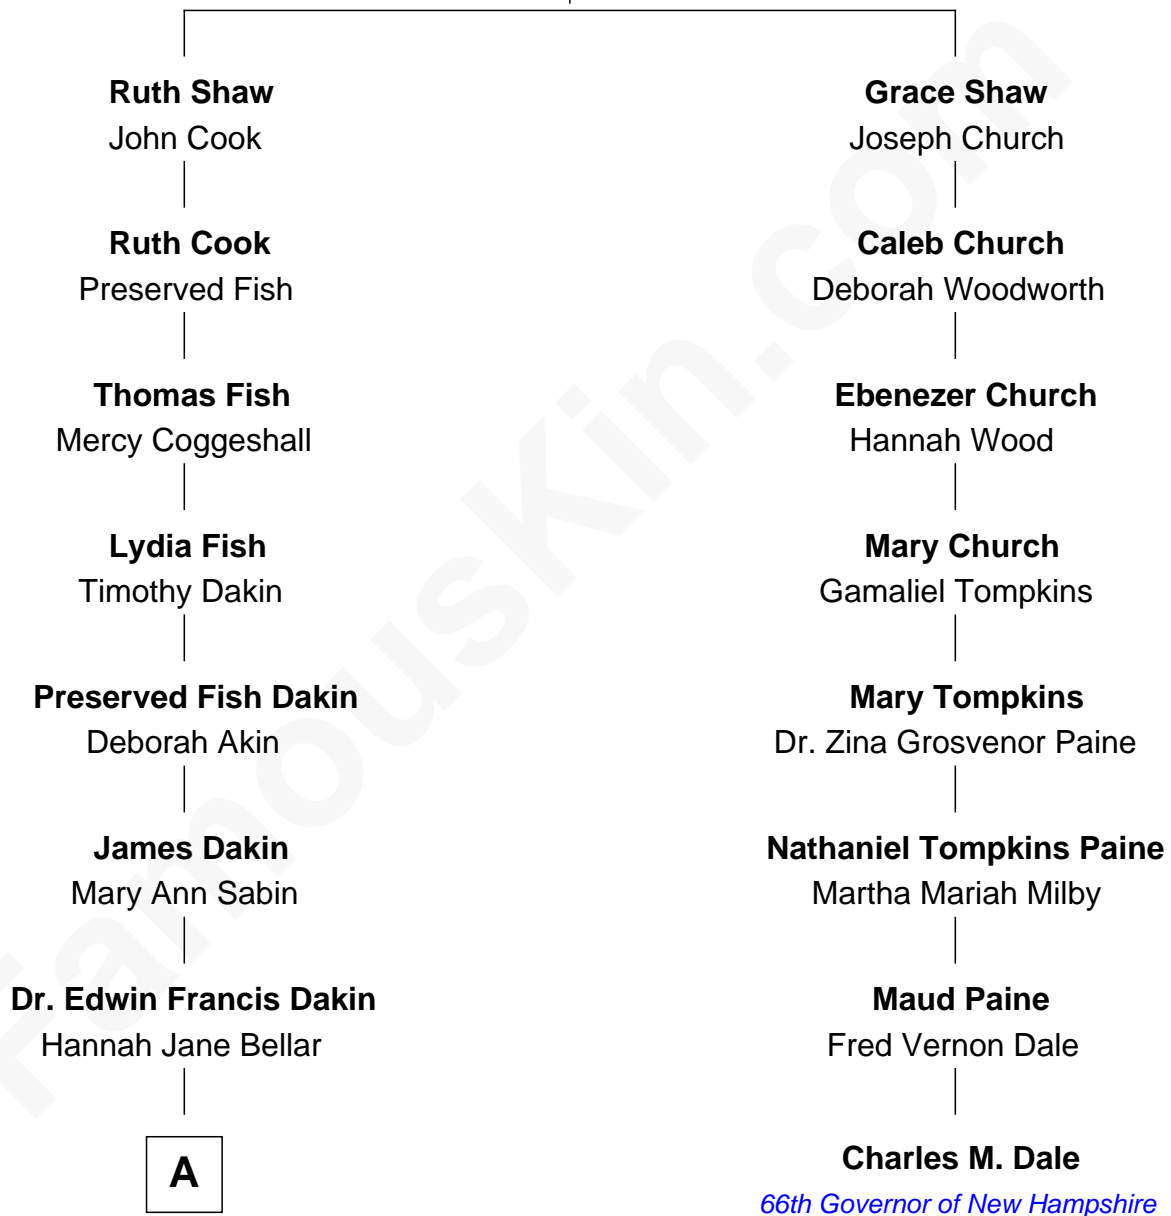

FamousKin.com

Relationship Chart of

Ethan Hawke

Actor, Director, Screenwriter, Novelist

7th cousin 4 times removed of

Charles M. Dale

66th Governor of New Hampshire

Anthony Shaw

Alice Stonard

A

—
Ida Jane Dakin
George Washington Hawke

—
Ronald M. Hawke
Edith S. Mosher

—
Frank Taylor Hawke
Betty Virginia Hartsock

—
James Steven Hawke
Leslie Carole Green

—
Ethan Hawke
Movie Actor