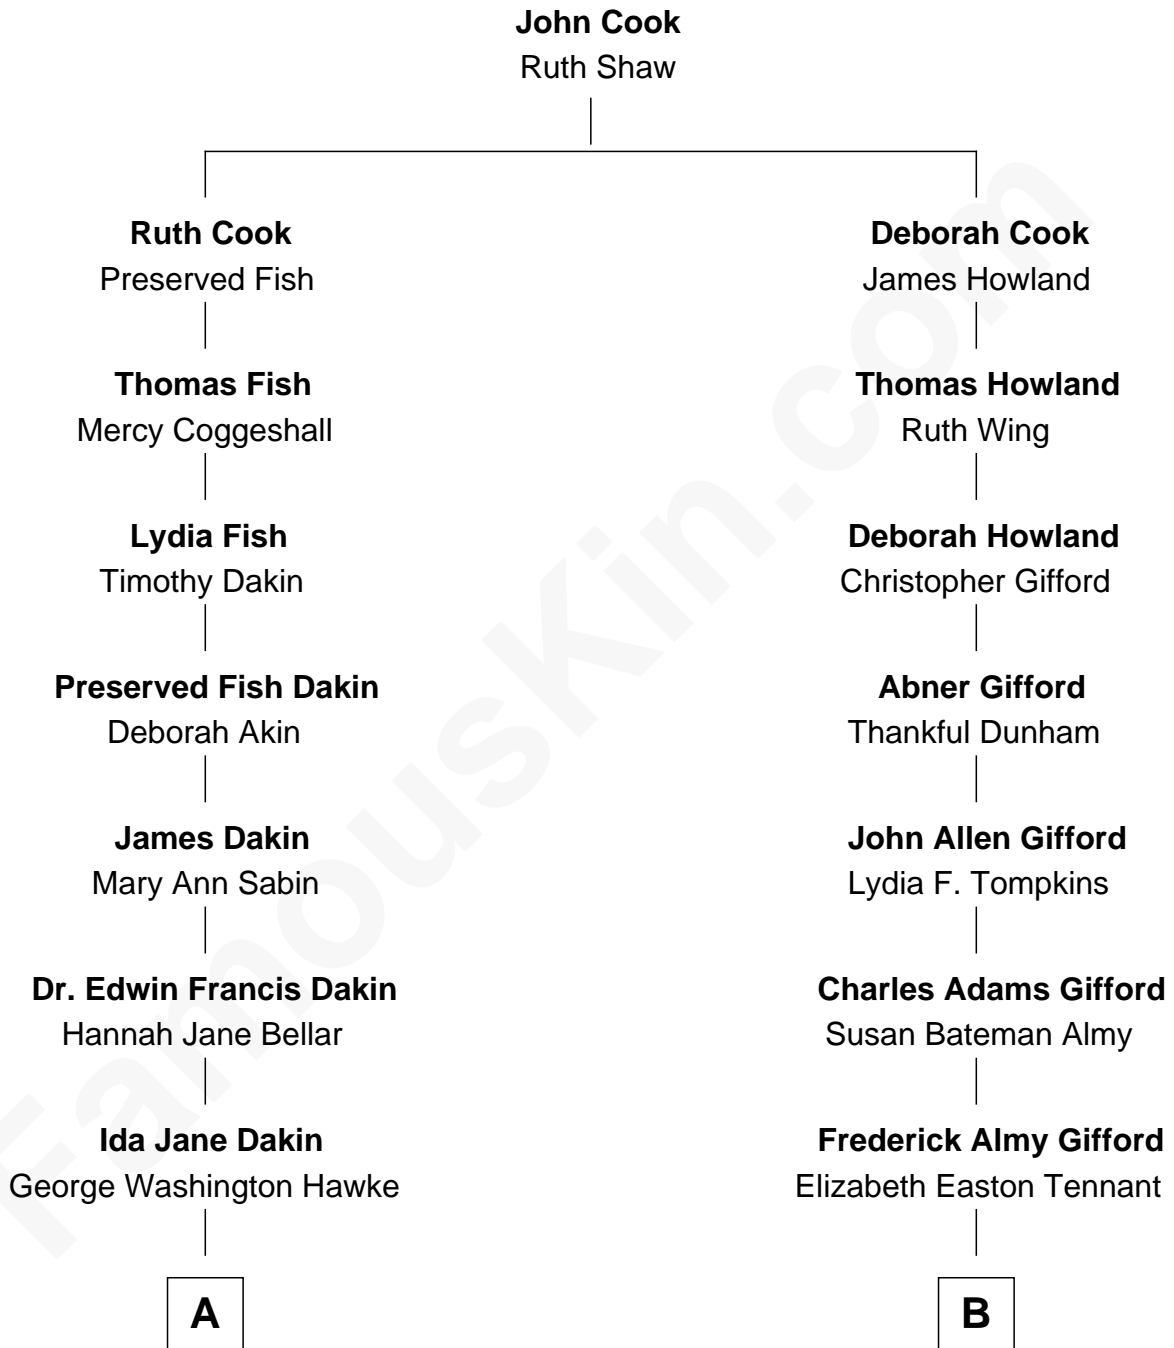

FamousKin.com

Relationship Chart of

Ethan Hawke

Actor, Director, Screenwriter, Novelist

8th cousin 2 times removed of

Marilyn Monroe

Actress, Model, and Singer

FamousKin.com