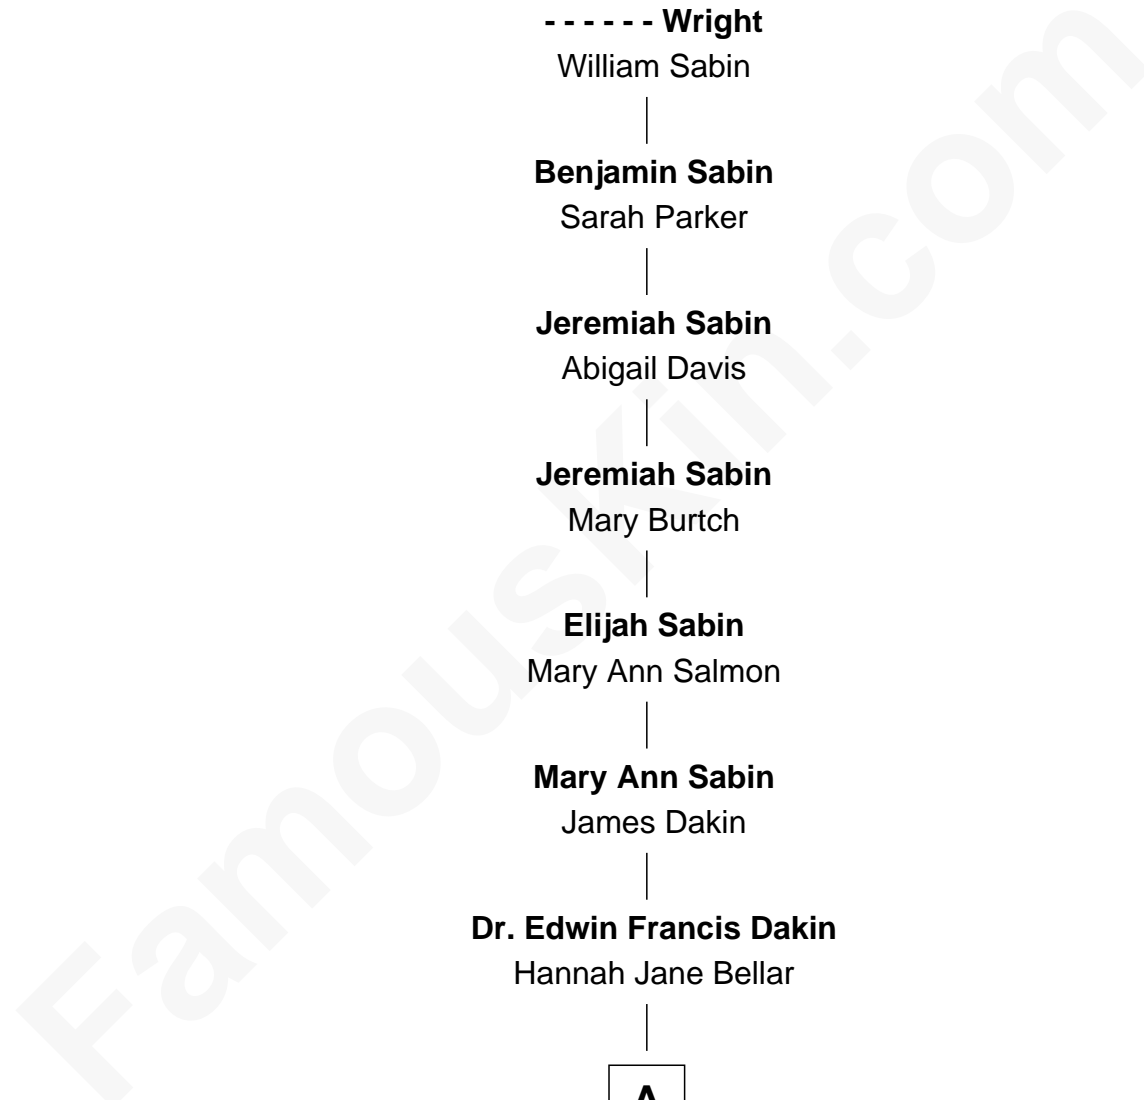

FamousKin.com Relationship Chart of

Ethan Hawke

Actor, Director, Screenwriter, Novelist

10th Great-grandson of

Richard Wright

(c1596 - c1668) Great Migration Immigrant 1630

Richard Wright

Margaret - - - - -

- - - - - **Wright**

William Sabin

Benjamin Sabin

Sarah Parker

Jeremiah Sabin

Abigail Davis

Jeremiah Sabin

Mary Burtch

Elijah Sabin

Mary Ann Salmon

Mary Ann Sabin

James Dakin

Dr. Edwin Francis Dakin

Hannah Jane Bellar

A

A

Ida Jane Dakin

George Washington Hawke

Ronald M. Hawke

Edith S. Mosher

Frank Taylor Hawke

Betty Virginia Hartsock

James Steven Hawke

Leslie Carole Green