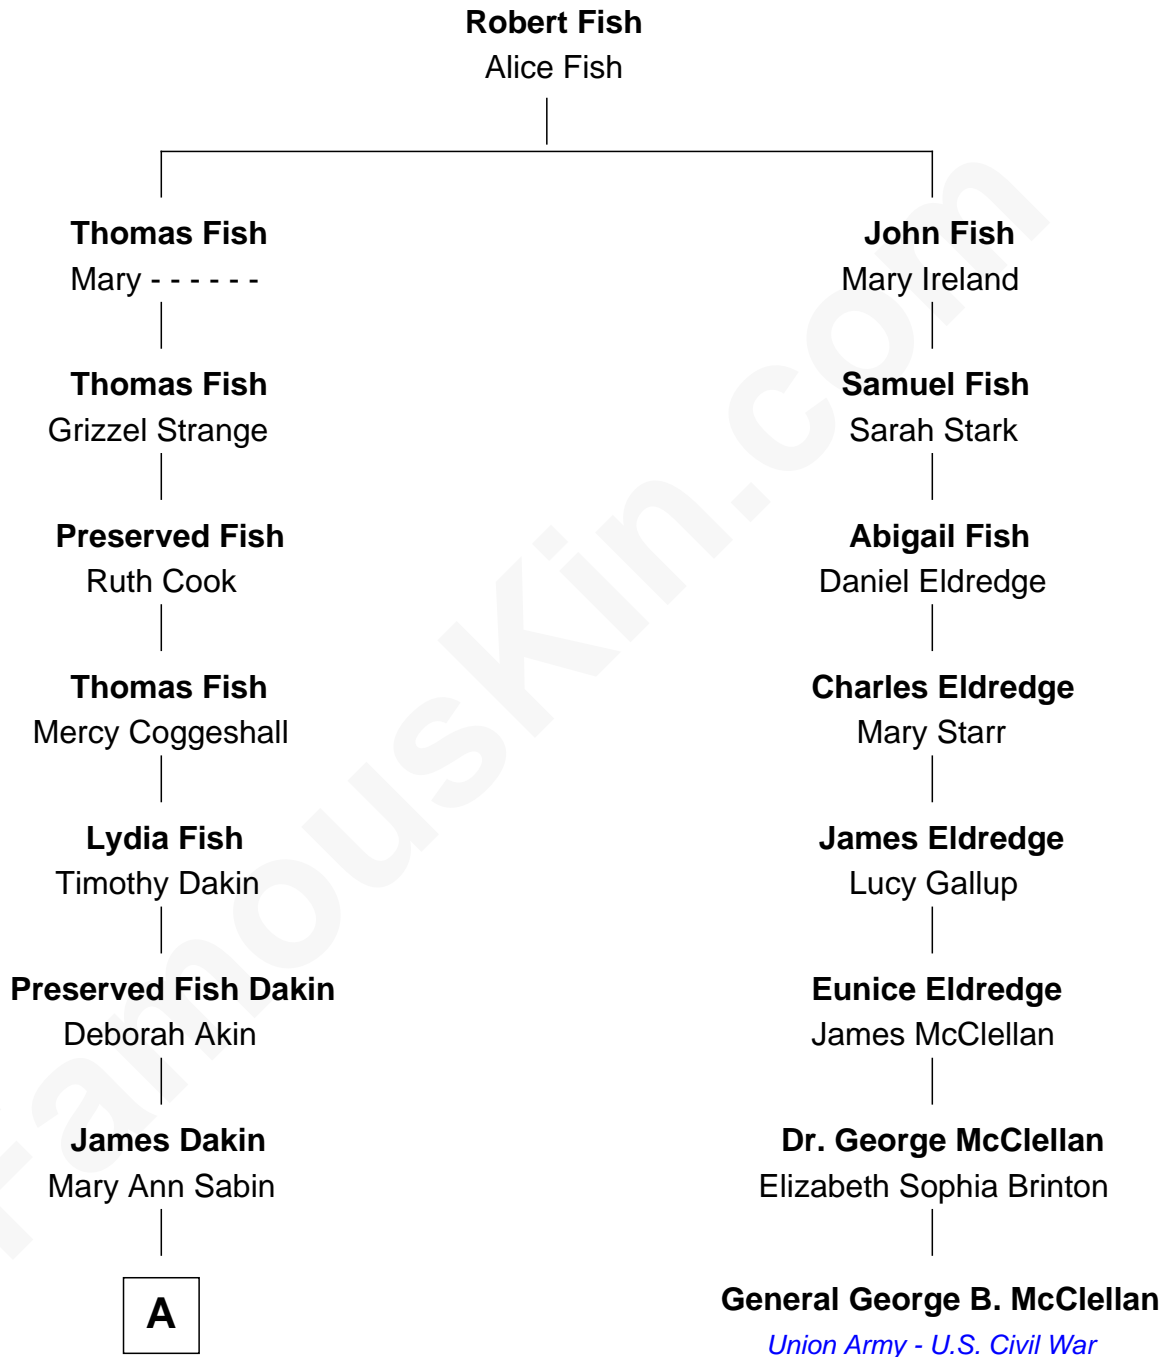

FamousKin.com

Relationship Chart of

Ethan Hawke

Actor, Director, Screenwriter, Novelist

7th cousin 5 times removed of

General George B. McClellan

Union Army - U.S. Civil War

A

—
Dr. Edwin Francis Dakin

Hannah Jane Bellar

—
Ida Jane Dakin

George Washington Hawke

—
Ronald M. Hawke

Edith S. Mosher

—
Frank Taylor Hawke

Betty Virginia Hartsock