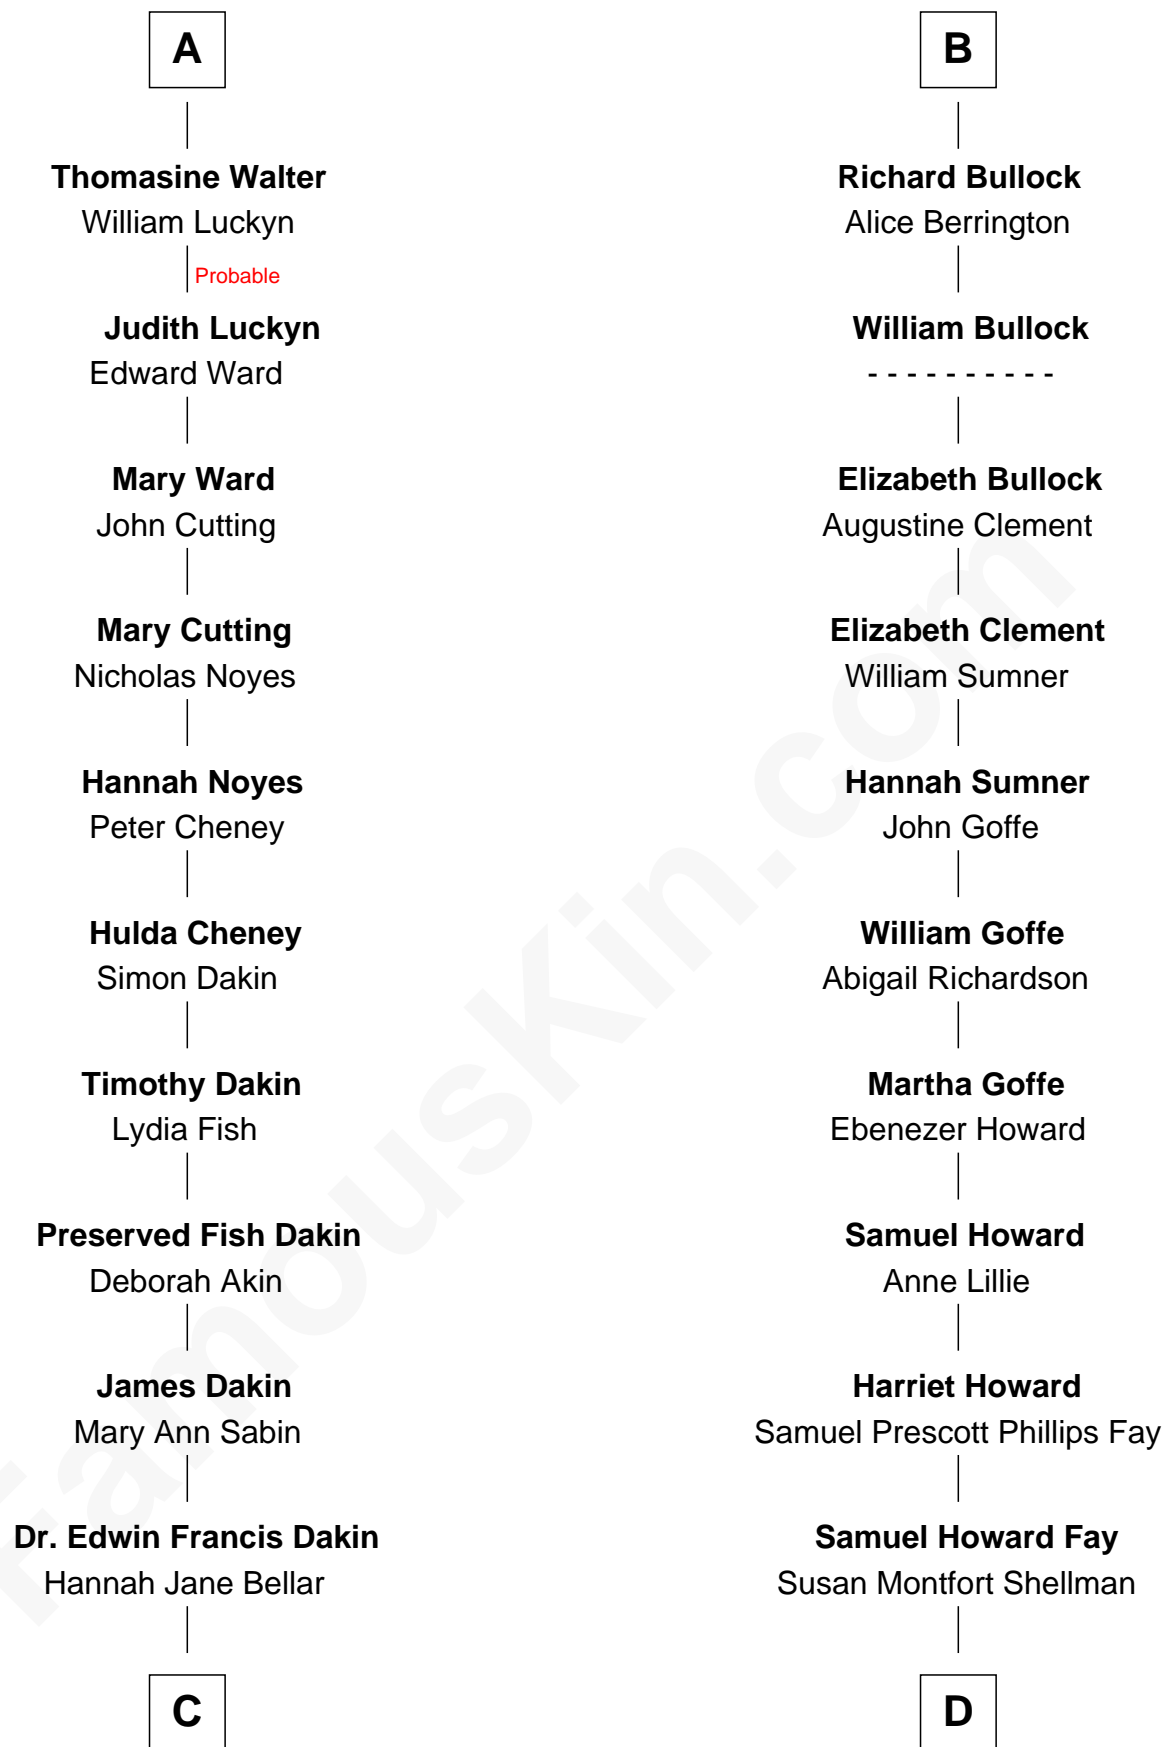

FamousKin.com

Relationship Chart of

Ethan Hawke

Actor, Director, Screenwriter, Novelist

21st cousin of

George W. Bush

43rd U.S. President

Sir John Howard

Alice de Bois

C

Ida Jane Dakin
George Washington Hawke

Ronald M. Hawke
Edith S. Mosher

Frank Taylor Hawke
Betty Virginia Hartsock

James Steven Hawke
Leslie Carole Green

Ethan Hawke
Movie Actor

D

Harriet Eleanor Fay
Rev. James Smith Bush

Samuel Prescott Bush
Flora Sheldon

Prescott Sheldon Bush
Dorothy Wear Walker

George Herbert Walker Bush
Barbara Pierce

George W. Bush
43rd U.S. President