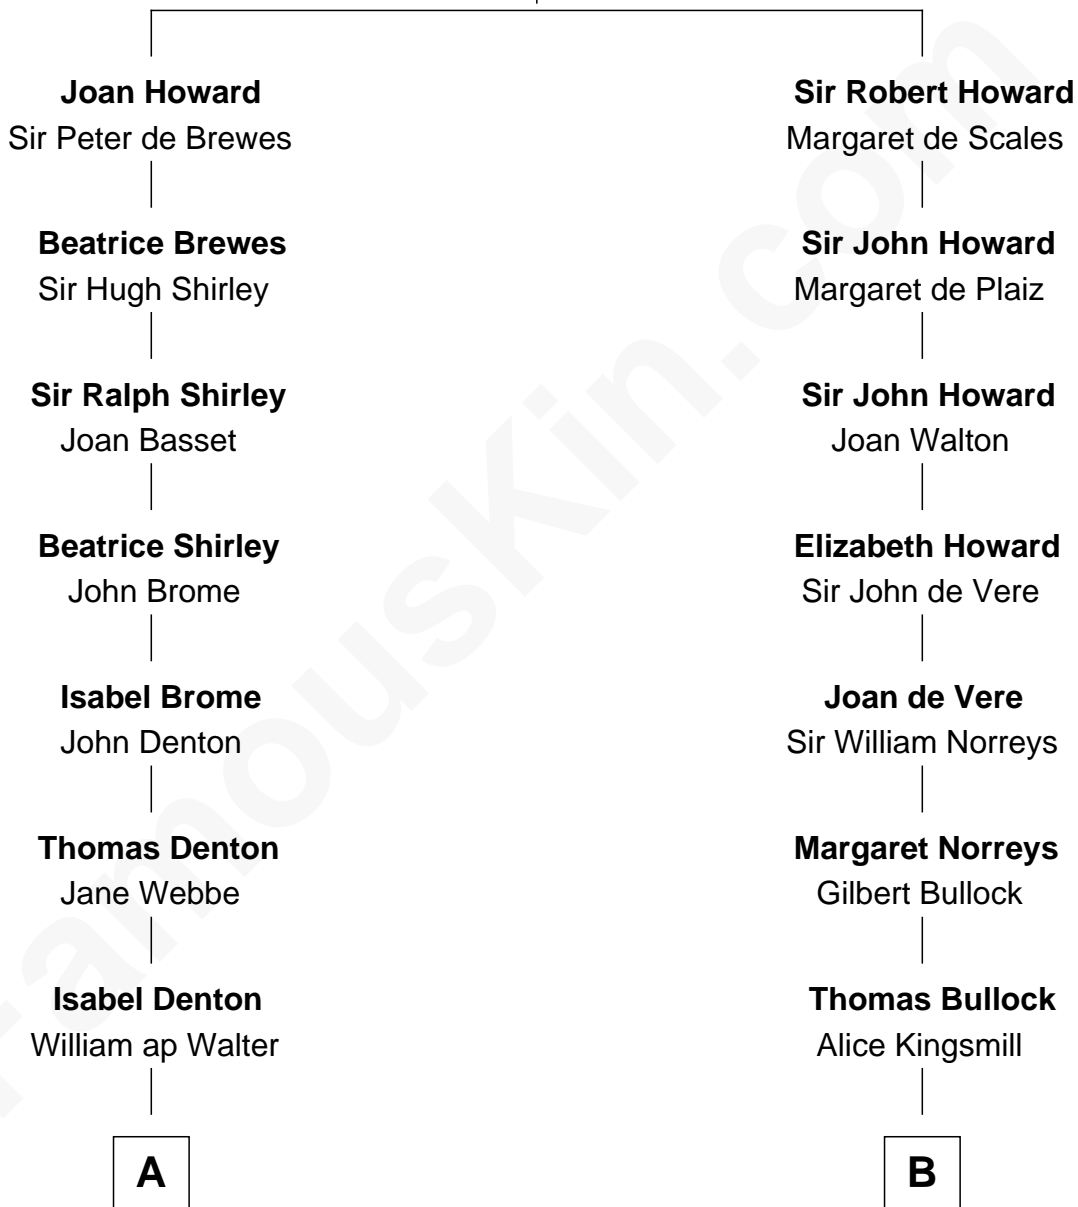

FamousKin.com

Relationship Chart of

Ethan Hawke

Actor, Director, Screenwriter, Novelist

21st cousin of

George W. Bush

43rd U.S. President

Sir John Howard

Alice de Bois

C

Ida Jane Dakin
George Washington Hawke

Ronald M. Hawke
Edith S. Mosher

Frank Taylor Hawke
Betty Virginia Hartsock

James Steven Hawke
Leslie Carole Green

Ethan Hawke
Movie Actor

D