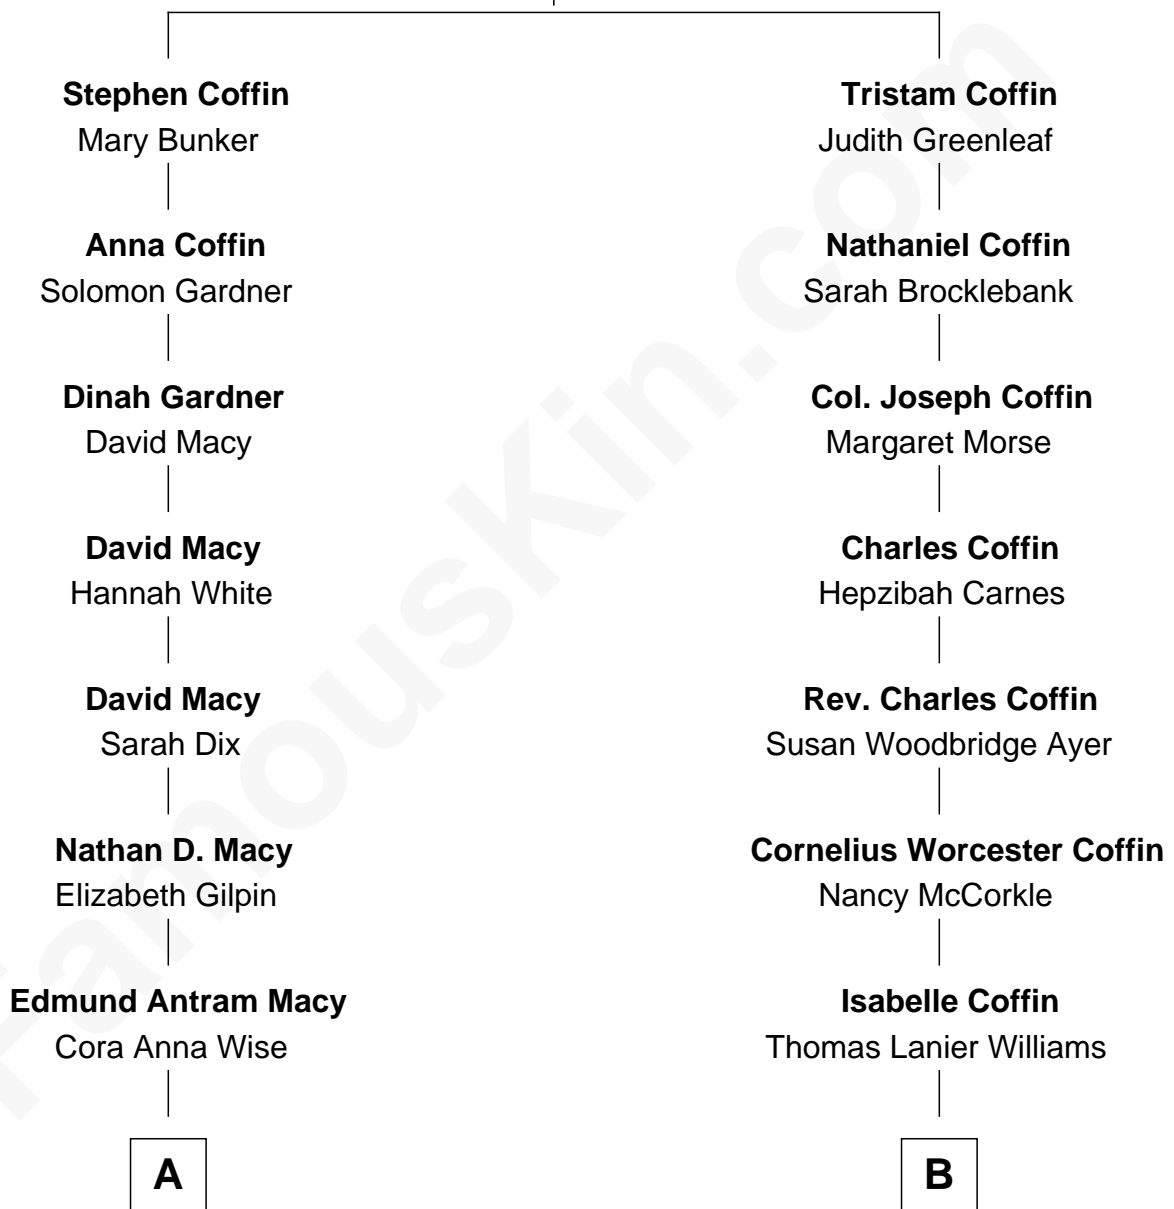

## Relationship Chart of

### Ethan Hawke

Actor, Director, Screenwriter, Novelist

8th cousin 2 times removed of

### Tennessee Williams

Author of *A Streetcar Named Desire*

**Tristram Coffin**

Dionis Stevens

**A**

**Winifred E. Macy**  
Herbert Clark Hartsock

**Betty Virginia Hartsock**  
Frank Taylor Hawke

**James Steven Hawke**  
Leslie Carole Green