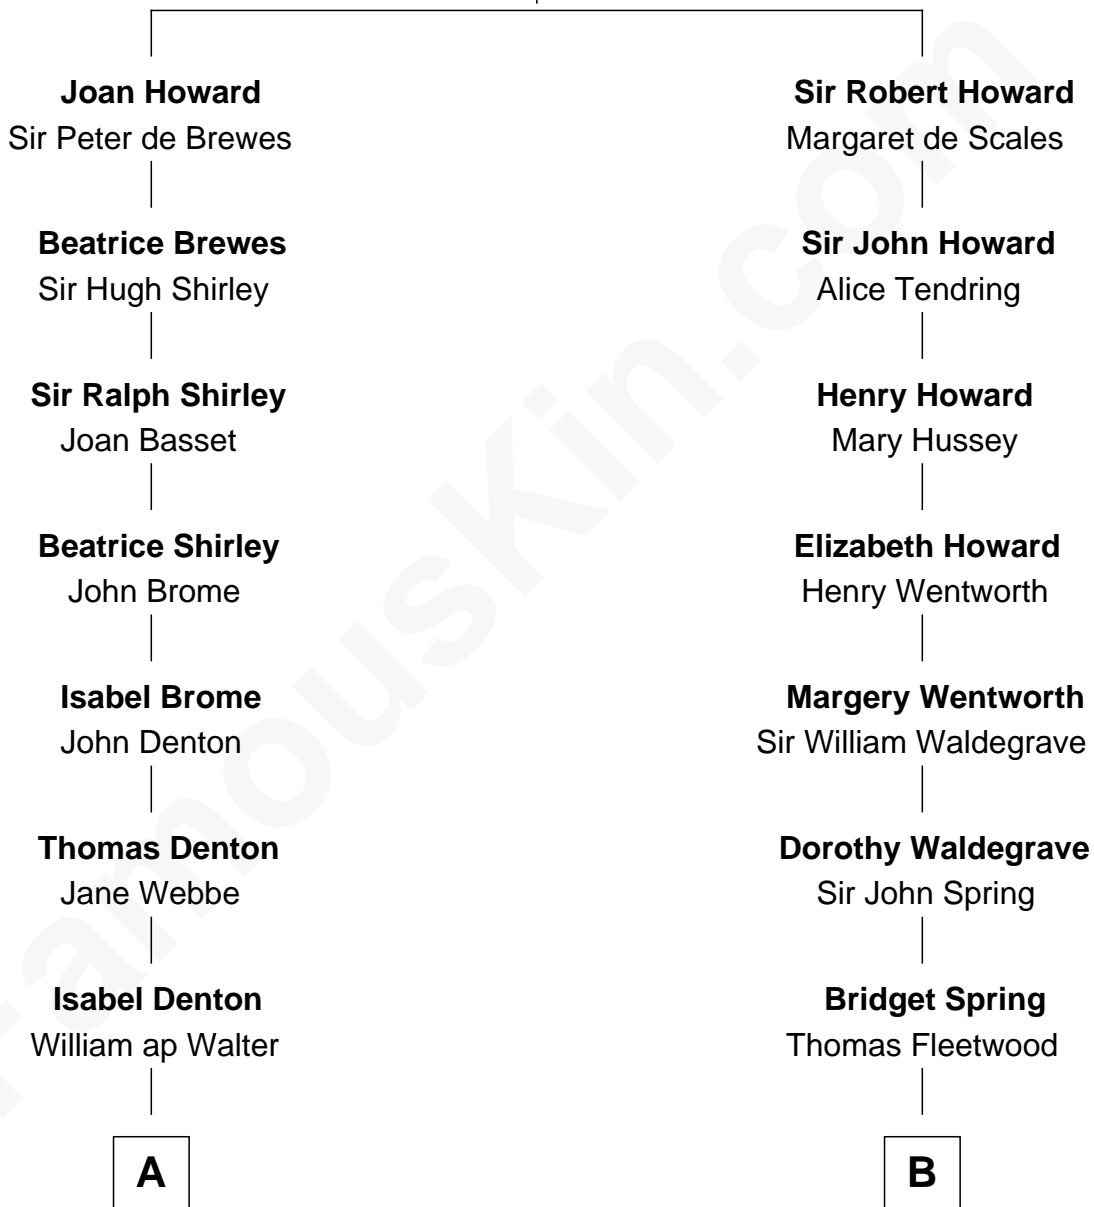

FamousKin.com

Relationship Chart of

Ethan Hawke

Actor, Director, Screenwriter, Novelist

19th cousin 2 times removed of

Maggie Gyllenhaal

Movie Actress

Sir John Howard

Alice de Bois

C

Ida Jane Dakin
George Washington Hawke

Ronald M. Hawke
Edith S. Mosher

Frank Taylor Hawke
Betty Virginia Hartsock

James Steven Hawke
Leslie Carole Green

Ethan Hawke
Movie Actor

D