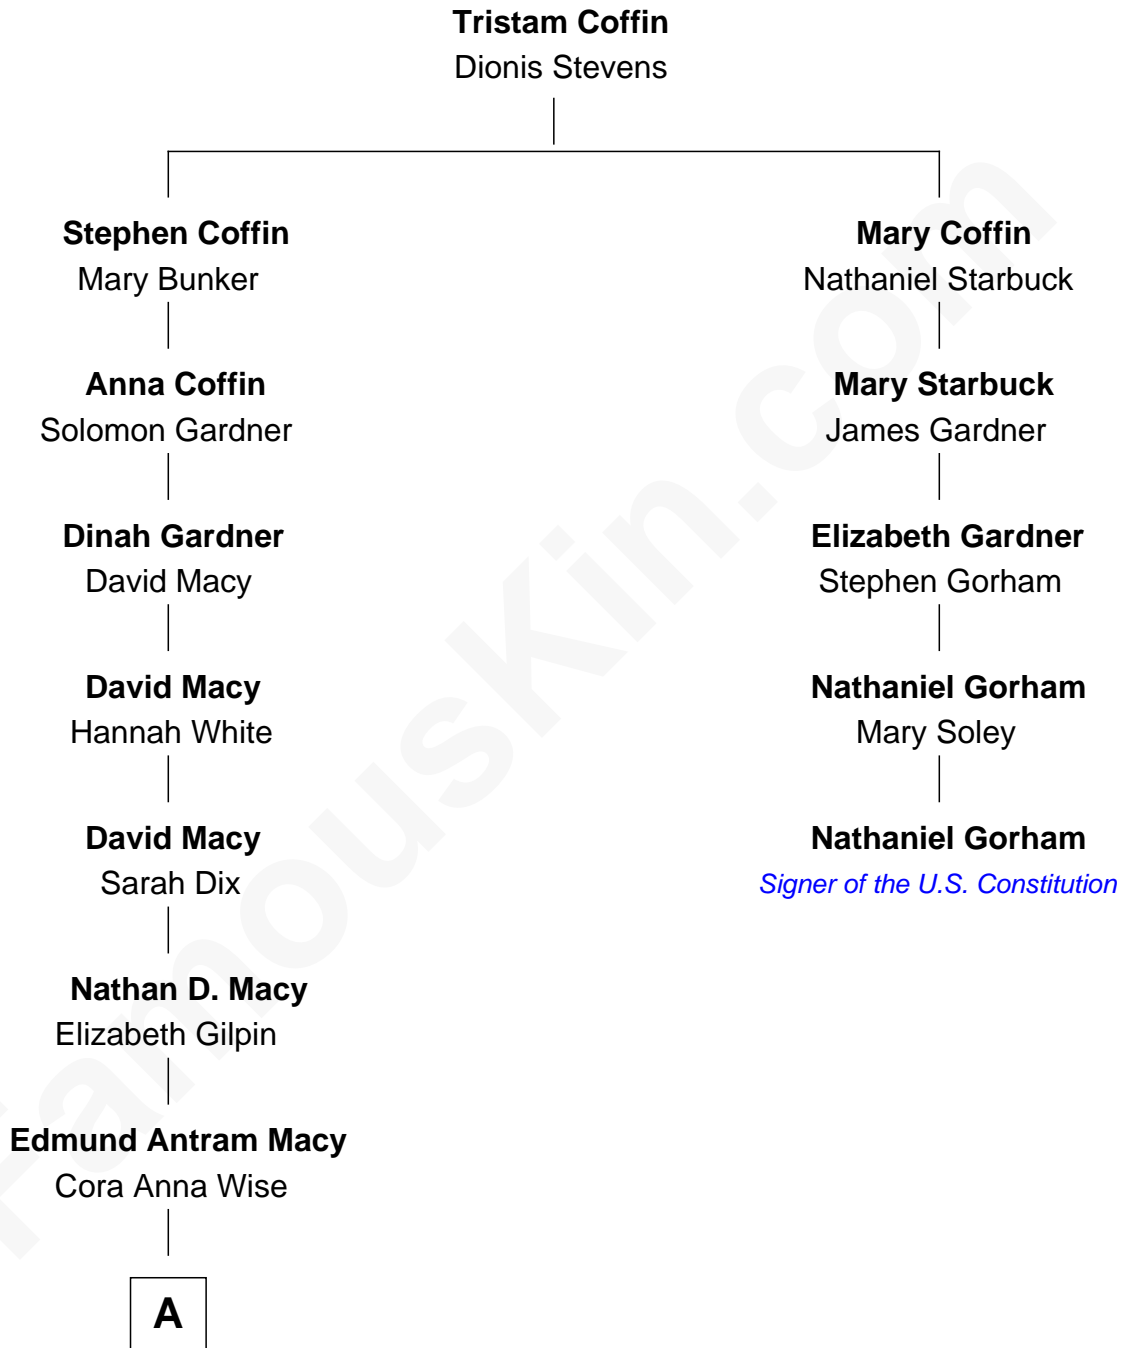

FamousKin.com

Relationship Chart of

Ethan Hawke

Actor, Director, Screenwriter, Novelist

4th cousin 6 times removed of

Nathaniel Gorham

Signer of the U.S. Constitution

A

—
Winifred E. Macy
Herbert Clark Hartssock

—
Betty Virginia Hartssock
Frank Taylor Hawke

—
James Steven Hawke
Leslie Carole Green

—
Ethan Hawke
Movie Actor

FamousKin.com