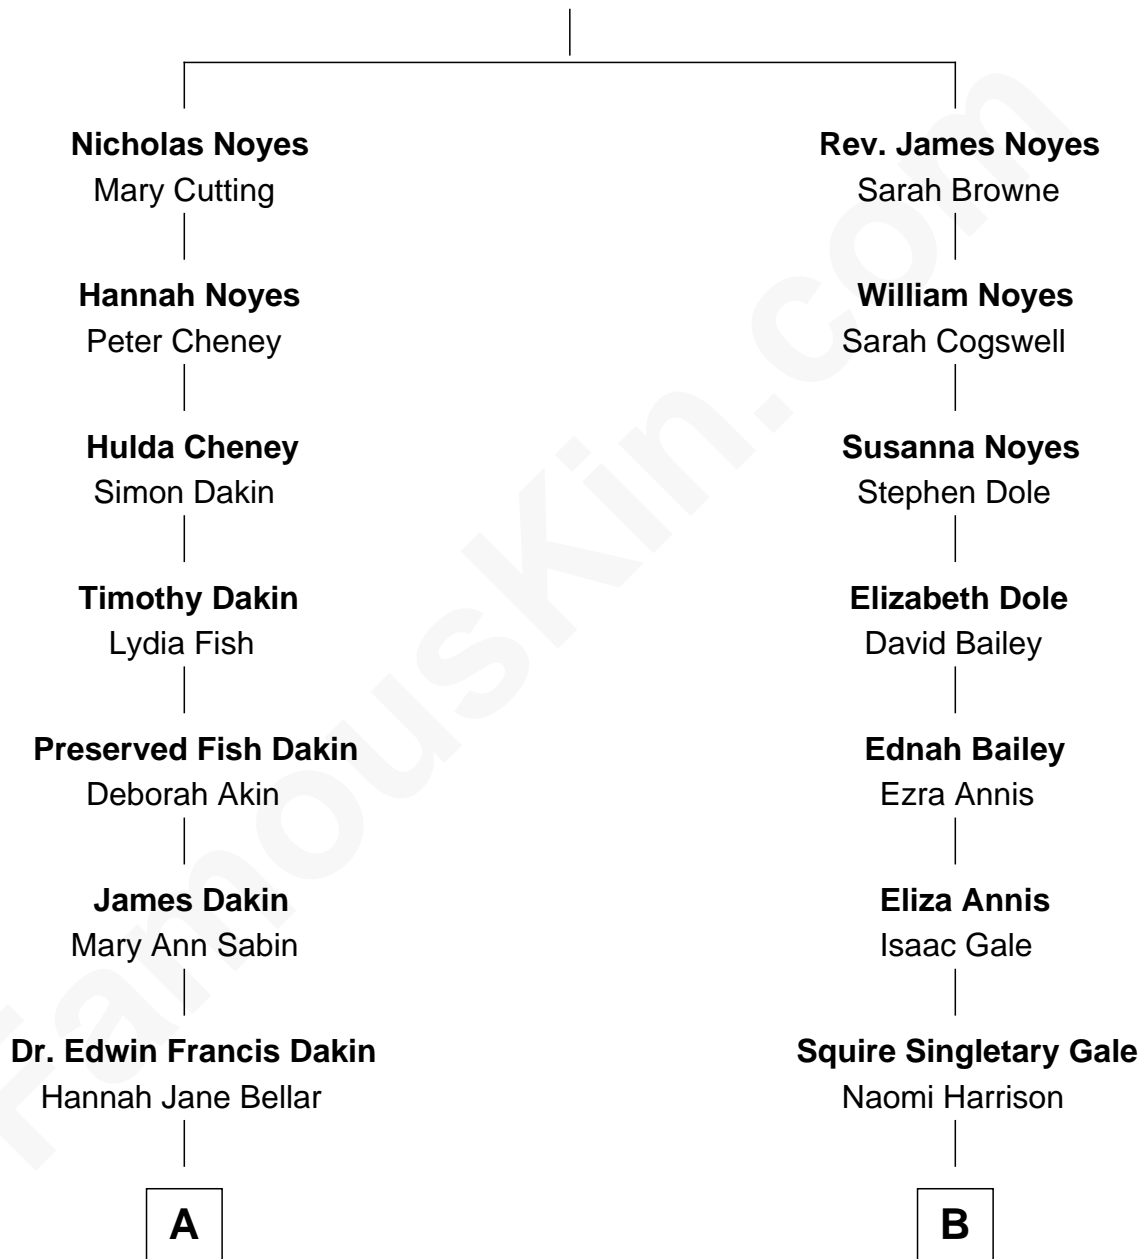

## Relationship Chart of

**Ethan Hawke**

*Actor, Director, Screenwriter, Novelist*

11th cousin 1 time removed of

**Josh Brolin**

*TV and Movie Actor*

**Rev. William Noyes**

Ann Parker

**A**

**Ida Jane Dakin**  
George Washington Hawke

**Ronald M. Hawke**  
Edith S. Mosher

**Frank Taylor Hawke**  
Betty Virginia Hartsock

**James Steven Hawke**  
Leslie Carole Green

**Ethan Hawke**  
*Movie Actor*

**B**

**Columbia Latricia Gale**  
Charles Frederick Mansur

**Ozro Edward Mansur**  
Helen Aline Brownell

**Alan J. Mansur**  
Gertrude K. Stone

**Helen Sue Mansur**  
Henry Hurst Bruderlin

**Craig Kenneth Bruderlin**  
Jane Cameron Agee