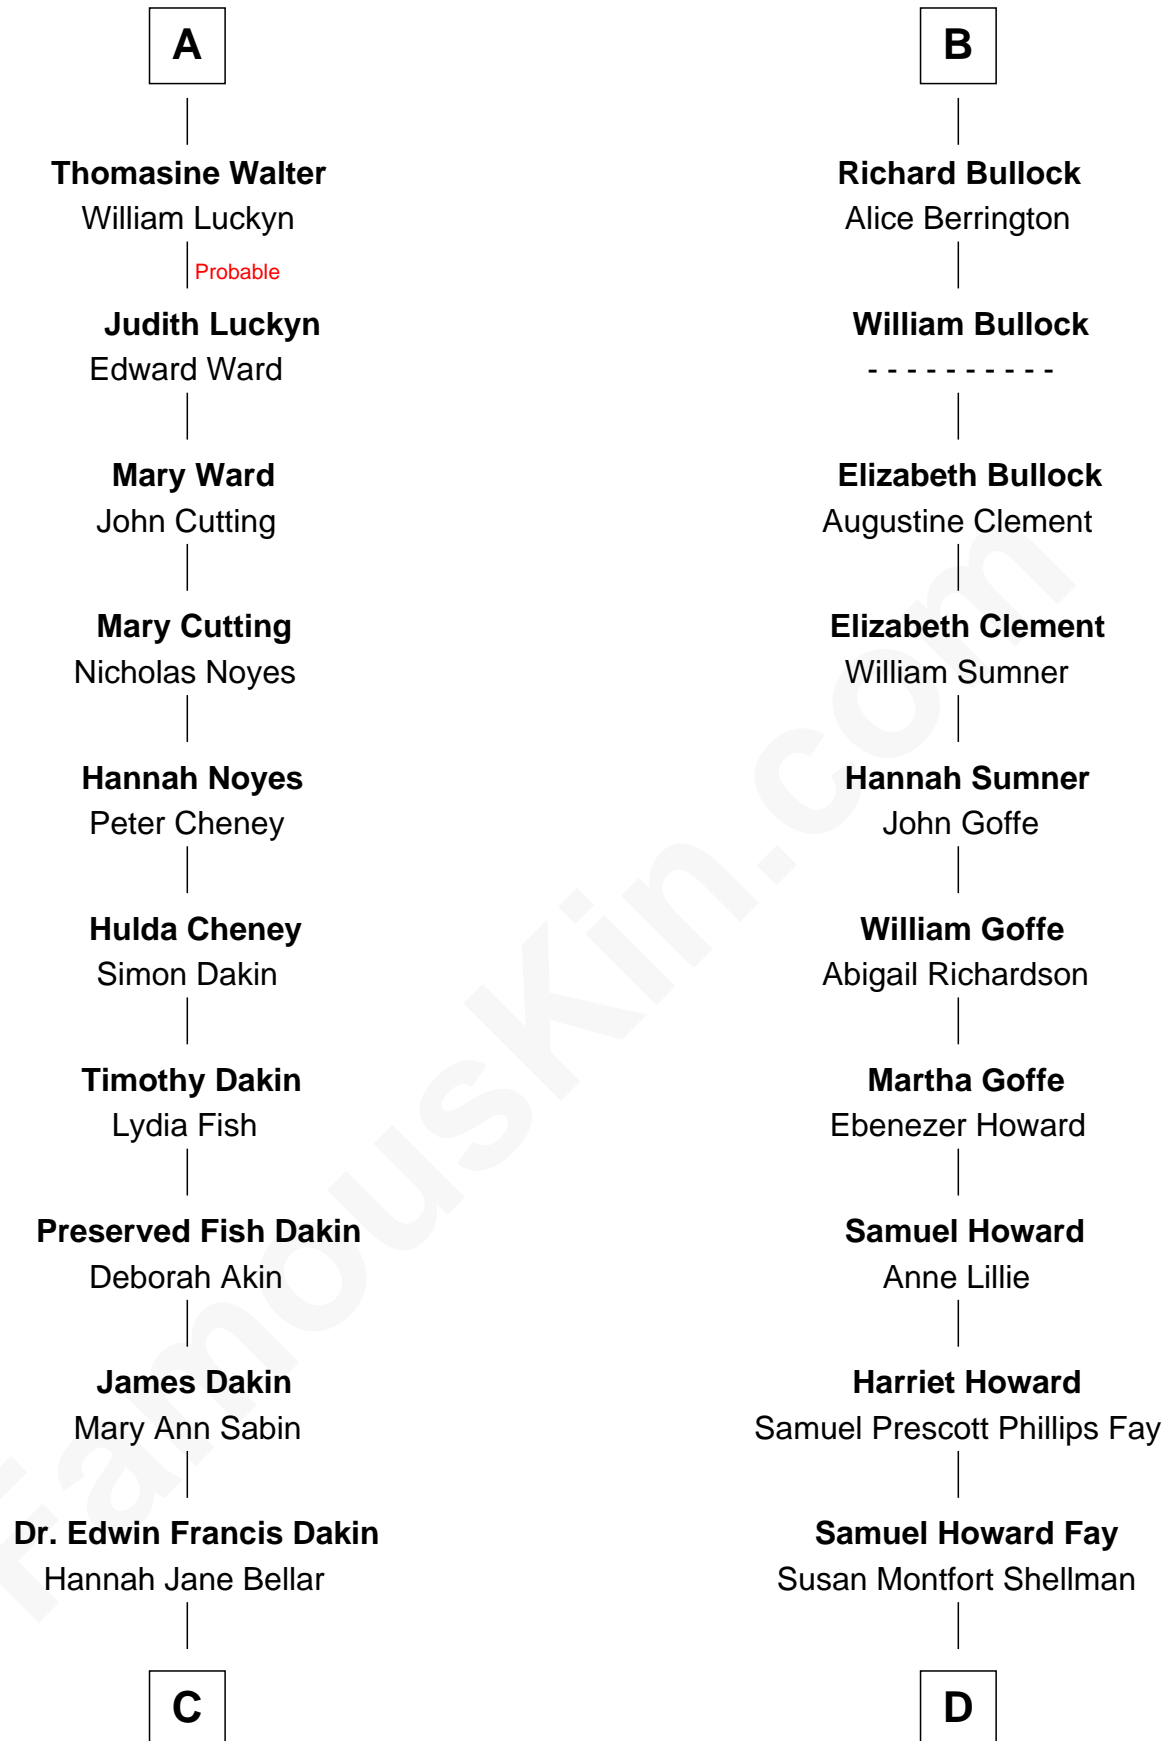

FamousKin.com

Relationship Chart of

Ethan Hawke

Actor, Director, Screenwriter, Novelist

21st cousin of

Jeb Bush

43rd Governor of Florida

Sir John Howard

Alice de Bois

C

Ida Jane Dakin
George Washington Hawke

Ronald M. Hawke
Edith S. Mosher

Frank Taylor Hawke
Betty Virginia Hartsock

James Steven Hawke
Leslie Carole Green

Ethan Hawke
Movie Actor

D