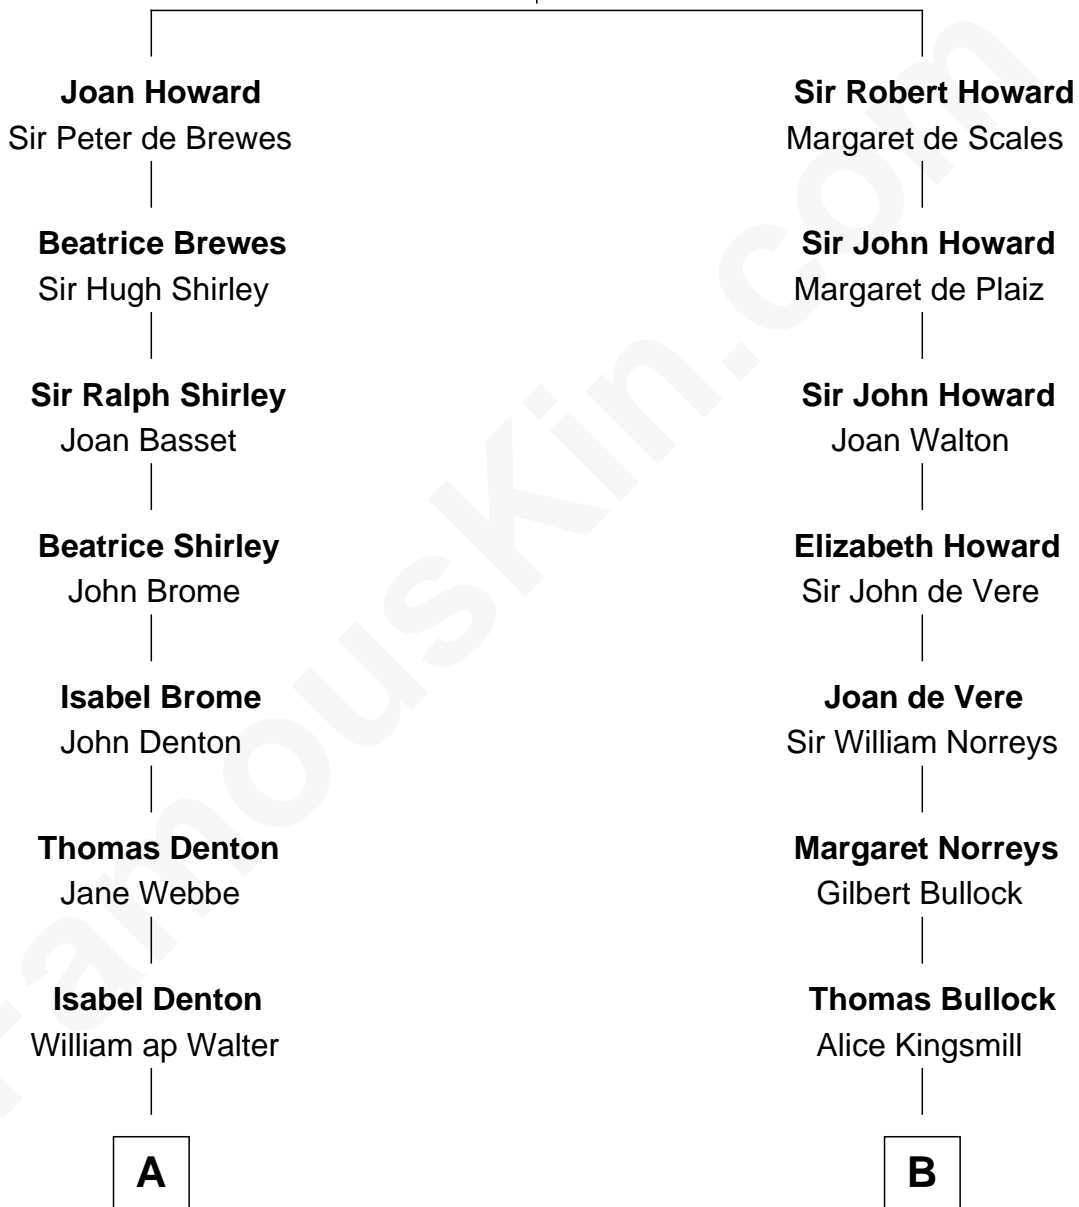

FamousKin.com

Relationship Chart of

Ethan Hawke

Actor, Director, Screenwriter, Novelist

21st cousin of

Jeb Bush

43rd Governor of Florida

Sir John Howard

Alice de Bois

C

Ida Jane Dakin
George Washington Hawke

Ronald M. Hawke
Edith S. Mosher

Frank Taylor Hawke
Betty Virginia Hartsock

James Steven Hawke
Leslie Carole Green

Ethan Hawke
Movie Actor

D