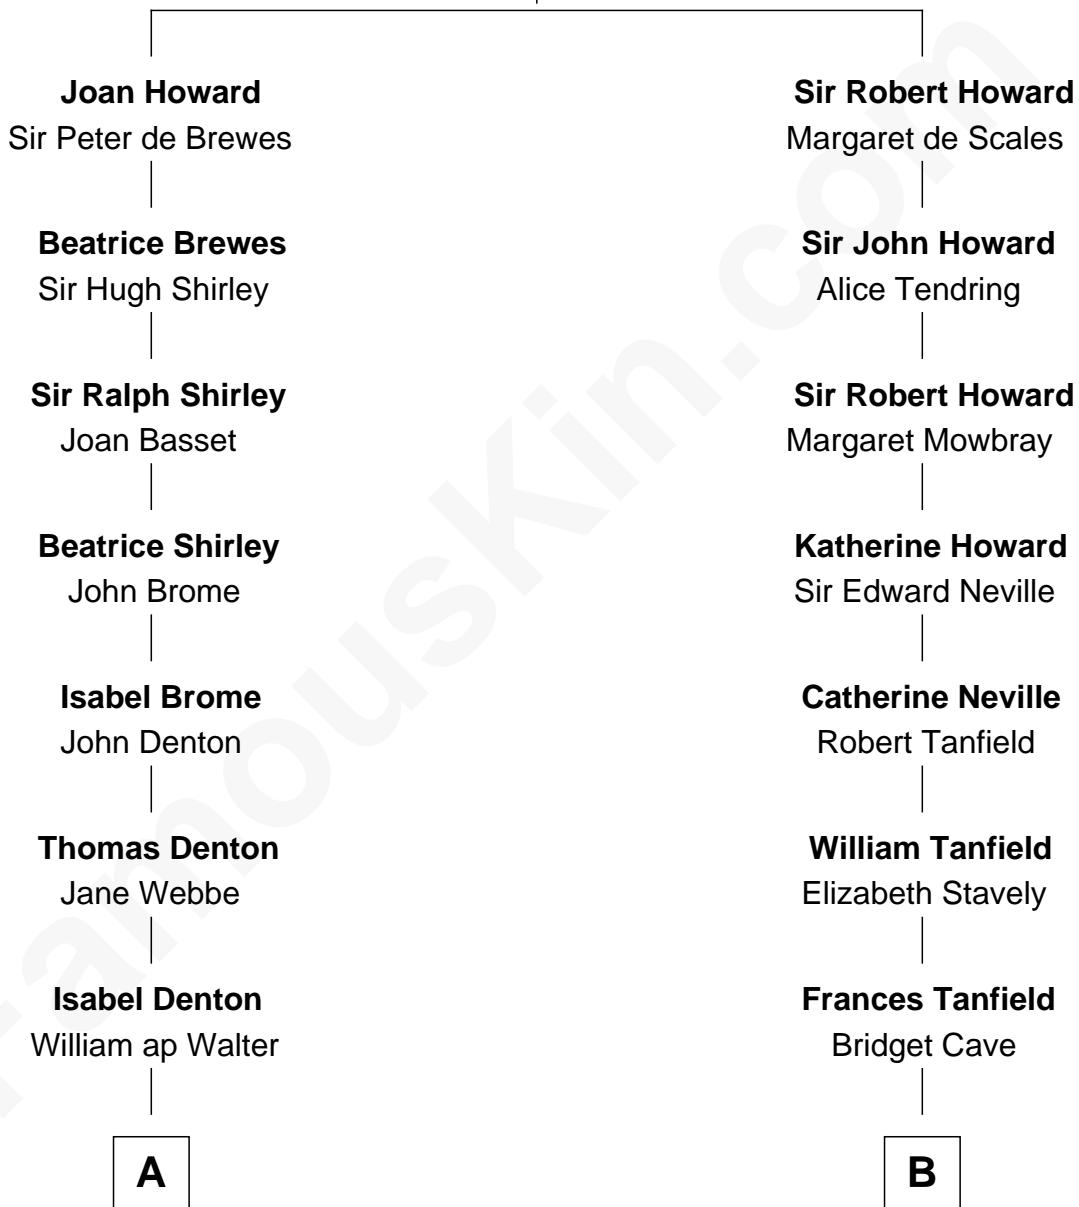

FamousKin.com

Relationship Chart of

Ethan Hawke

Actor, Director, Screenwriter, Novelist

15th cousin 6 times removed of

Henry Lee III

9th Governor of Virginia

Sir John Howard

Alice de Bois

C

—
Ida Jane Dakin
George Washington Hawke

—
Ronald M. Hawke
Edith S. Mosher

—
Frank Taylor Hawke
Betty Virginia Hartsock

—
James Steven Hawke
Leslie Carole Green

—
Ethan Hawke
Movie Actor