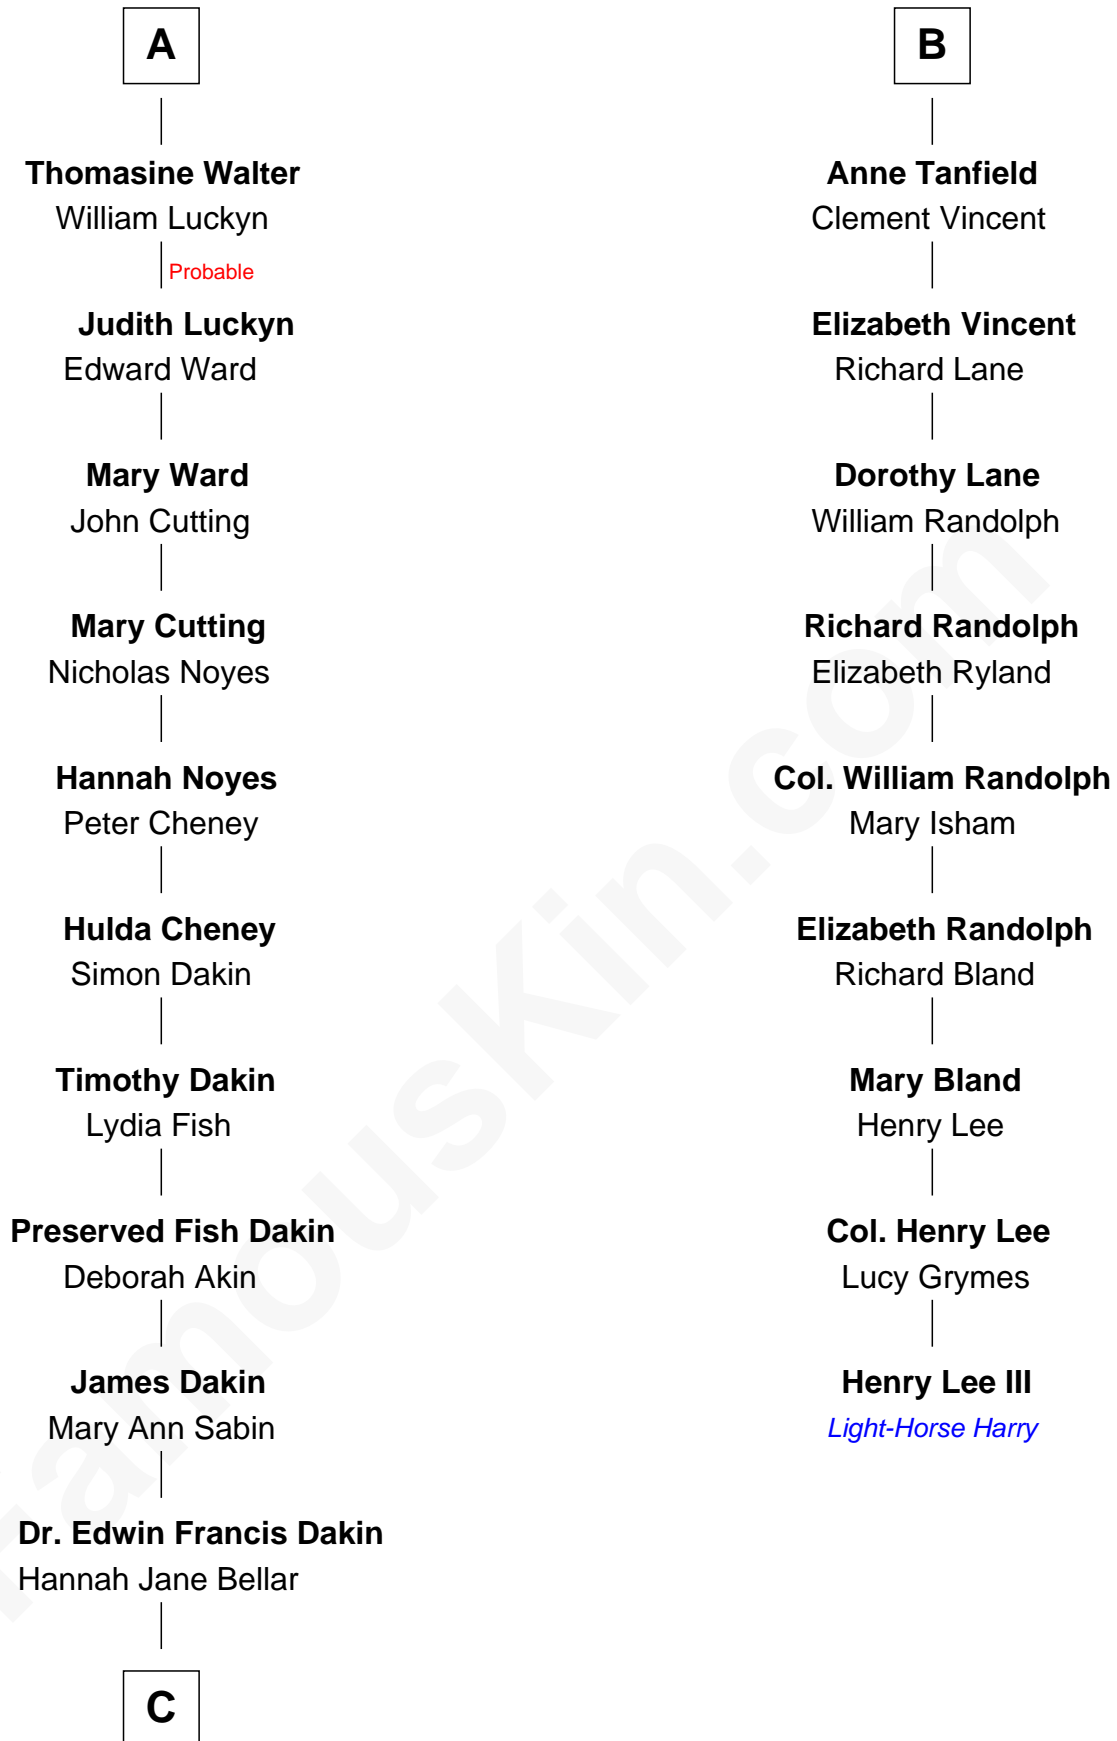

FamousKin.com

Relationship Chart of

Ethan Hawke

Actor, Director, Screenwriter, Novelist

15th cousin 6 times removed of

Henry Lee III

9th Governor of Virginia

Sir John Howard

Alice de Bois

C

—
Ida Jane Dakin
George Washington Hawke

—
Ronald M. Hawke
Edith S. Mosher

—
Frank Taylor Hawke
Betty Virginia Hartsock

—
James Steven Hawke
Leslie Carole Green

—
Ethan Hawke
Movie Actor