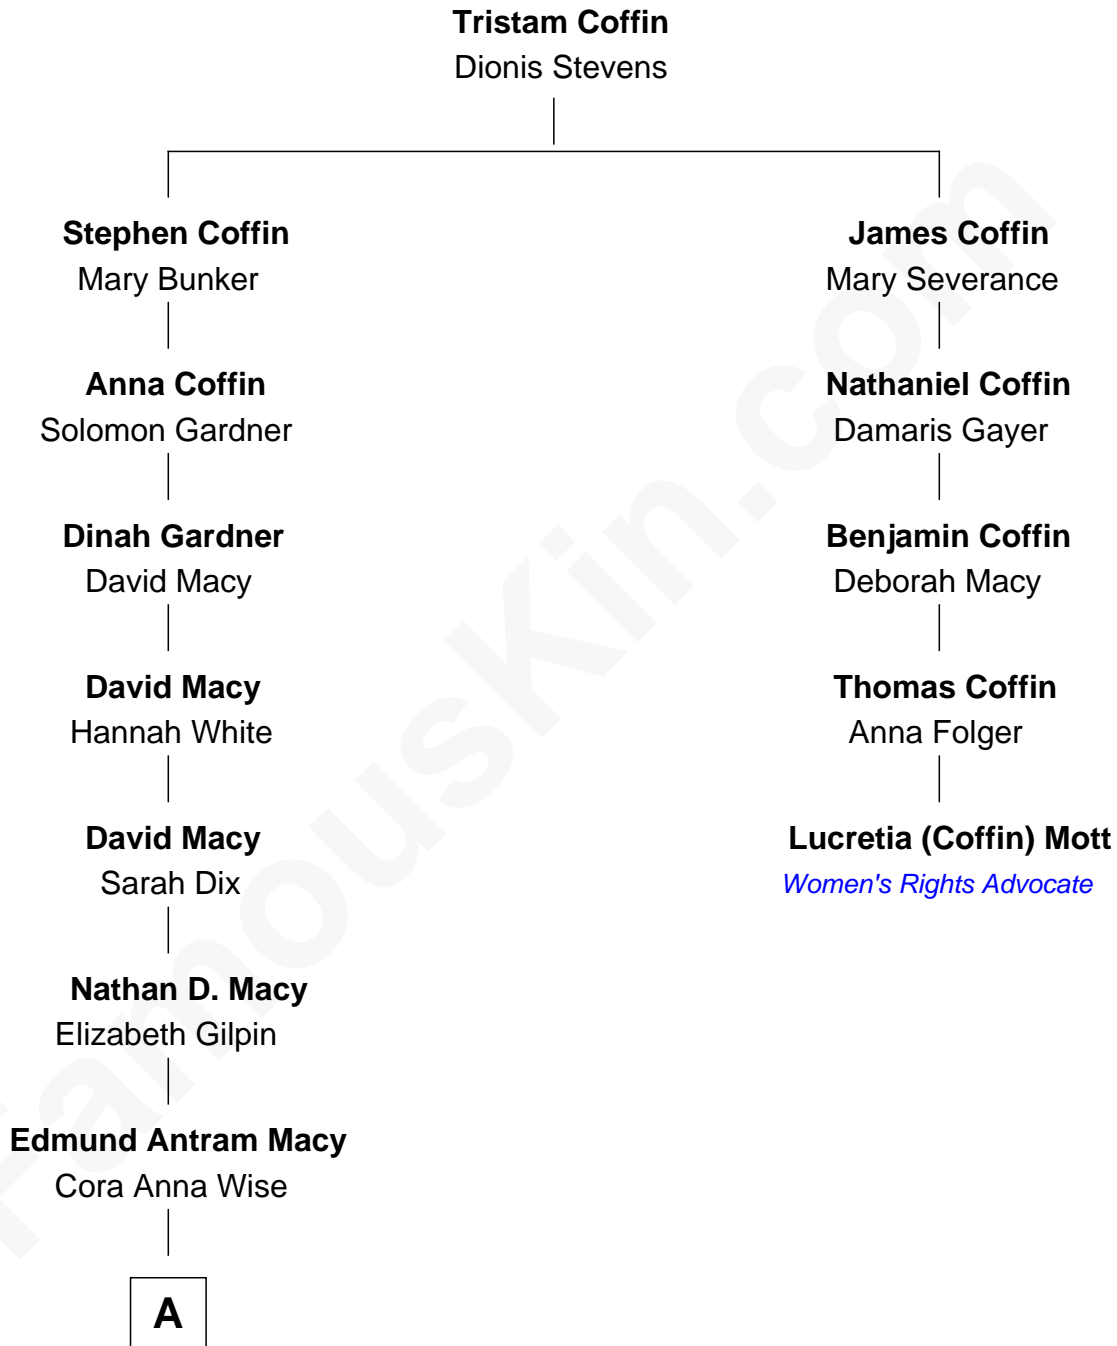

FamousKin.com

Relationship Chart of

Ethan Hawke

Actor, Director, Screenwriter, Novelist

4th cousin 6 times removed of

Lucretia (Coffin) Mott

Abolitionist and Women's Rights Advocate

A

—
Winifred E. Macy
Herbert Clark Hartssock

—
Betty Virginia Hartssock
Frank Taylor Hawke

—
James Steven Hawke
Leslie Carole Green

—
Ethan Hawke
Movie Actor

FamousKin.com