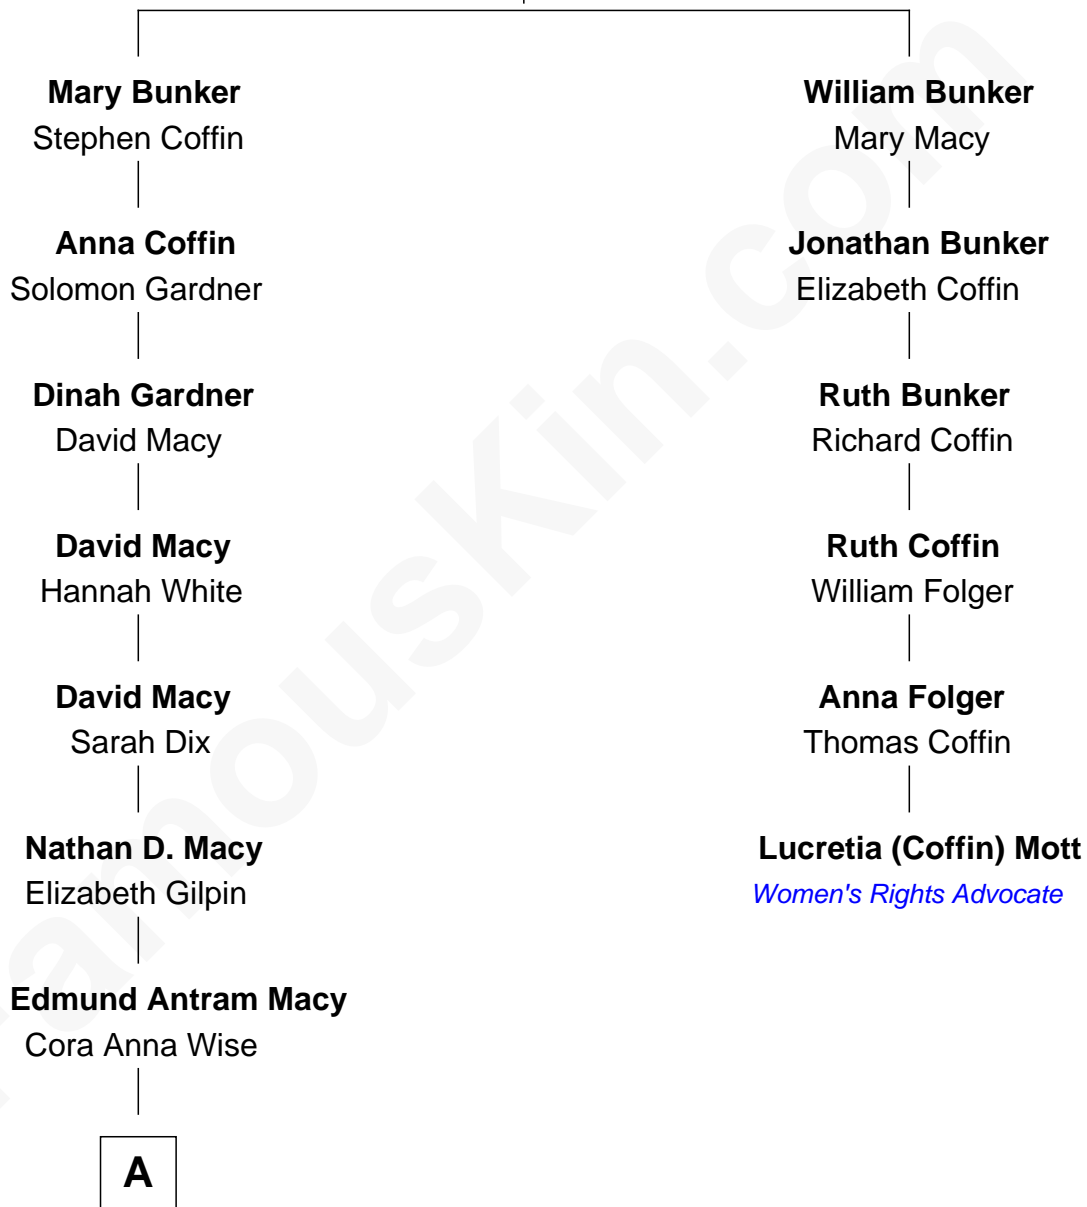

FamousKin.com

Relationship Chart of

Ethan Hawke

Actor, Director, Screenwriter, Novelist

5th cousin 5 times removed of

Lucretia (Coffin) Mott

Abolitionist and Women's Rights Advocate

George Bunker

Jane Godfrey

A

—
Winifred E. Macy
Herbert Clark Hartssock

—
Betty Virginia Hartssock
Frank Taylor Hawke

—
James Steven Hawke
Leslie Carole Green

—
Ethan Hawke
Movie Actor

FamousKin.com