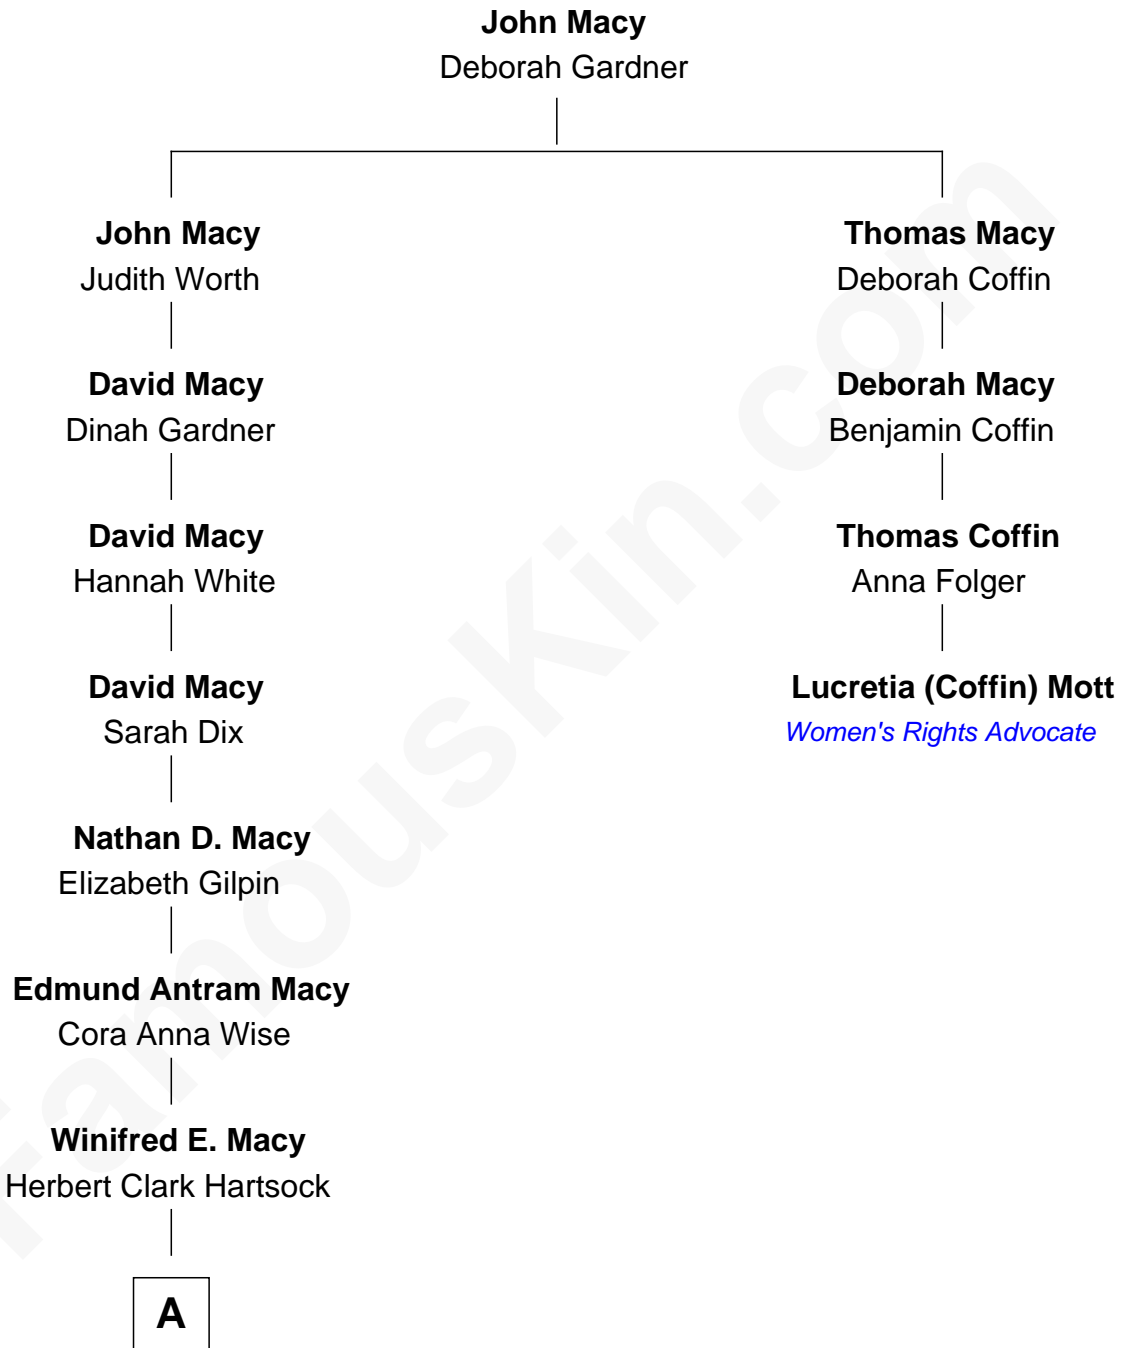

FamousKin.com

Relationship Chart of

Ethan Hawke

Actor, Director, Screenwriter, Novelist

3rd cousin 6 times removed of

Lucretia (Coffin) Mott

Abolitionist and Women's Rights Advocate

A

—
Betty Virginia Hartsock

Frank Taylor Hawke

—
James Steven Hawke

Leslie Carole Green

—
Ethan Hawke

Movie Actor

FamousKin.com