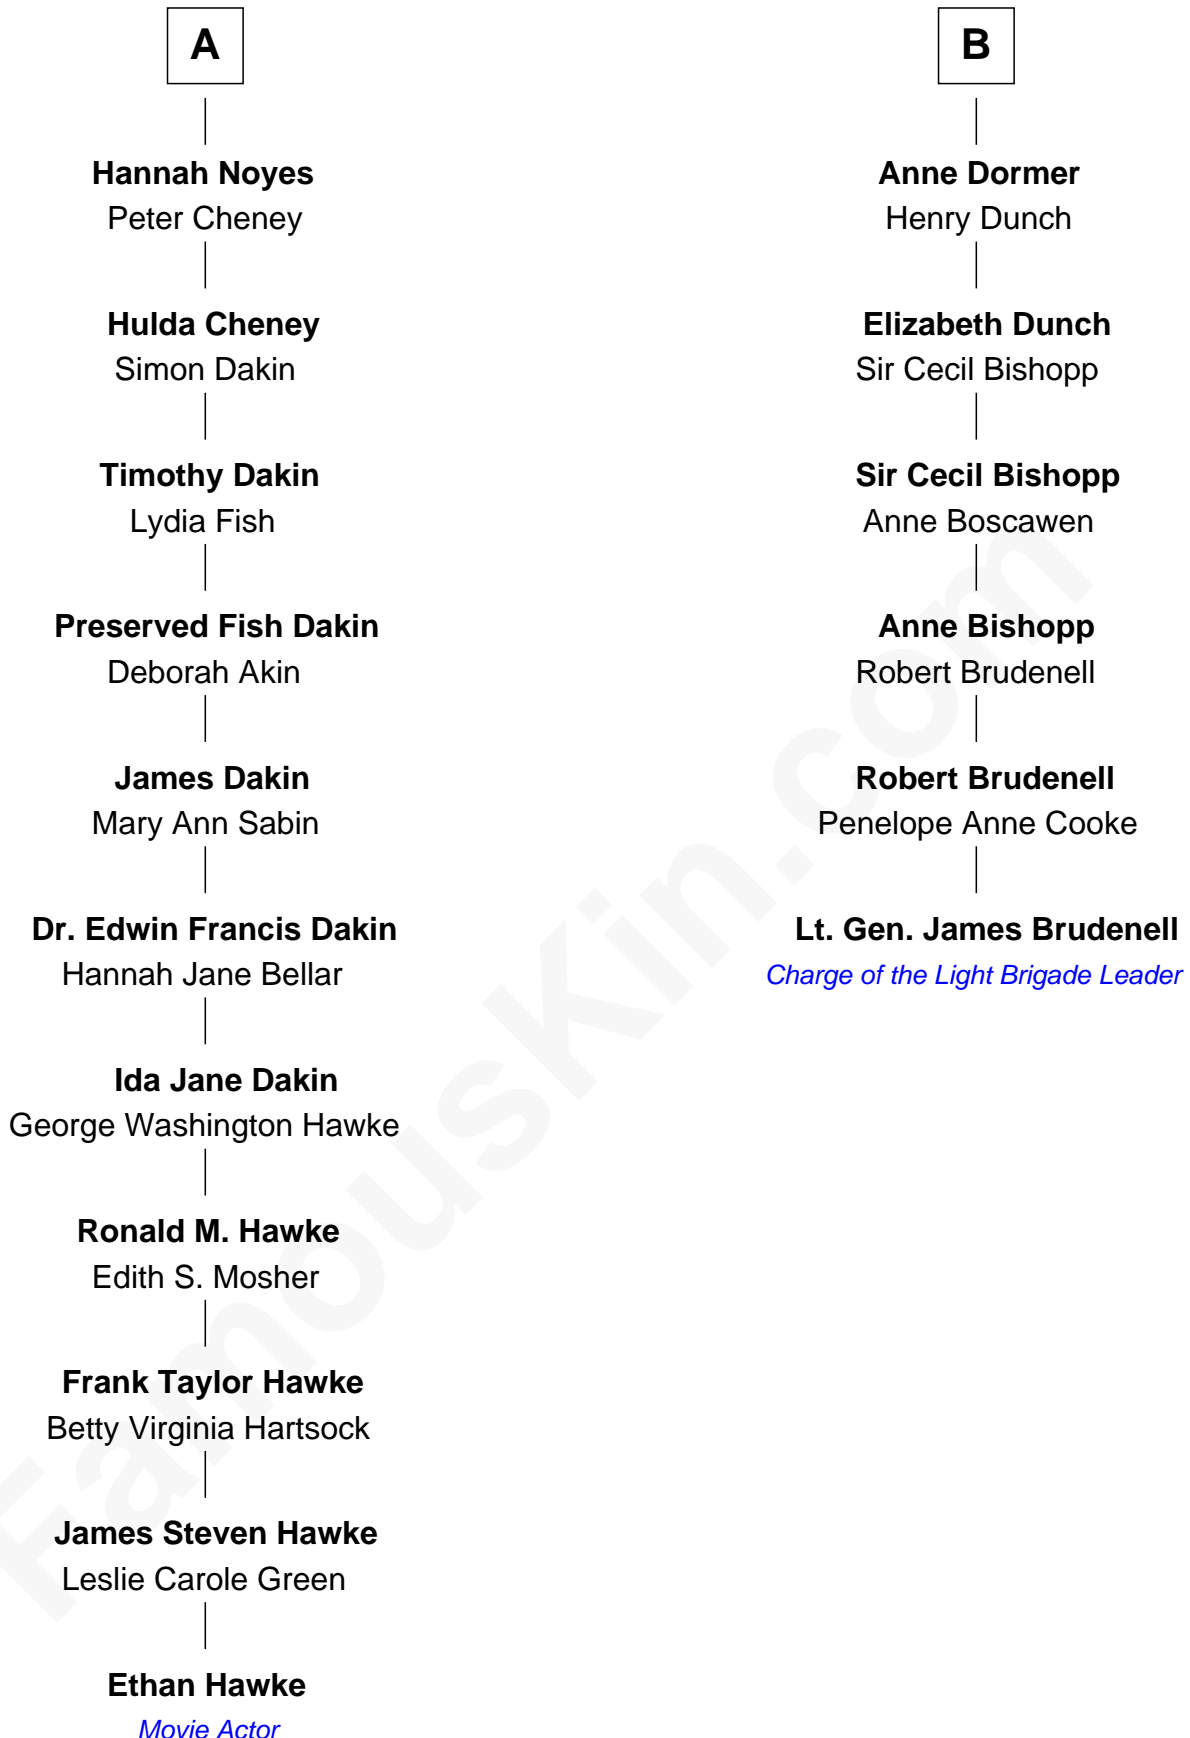

## Relationship Chart of

### Ethan Hawke

Actor, Director, Screenwriter, Novelist

12th cousin 5 times removed of

### Lt. Gen. James Brudenell

Leader of the "Charge of the Light Brigade"

Ethan Hawke photo by [Nicolas Genin](#) ([CC BY-SA 2.0](#))