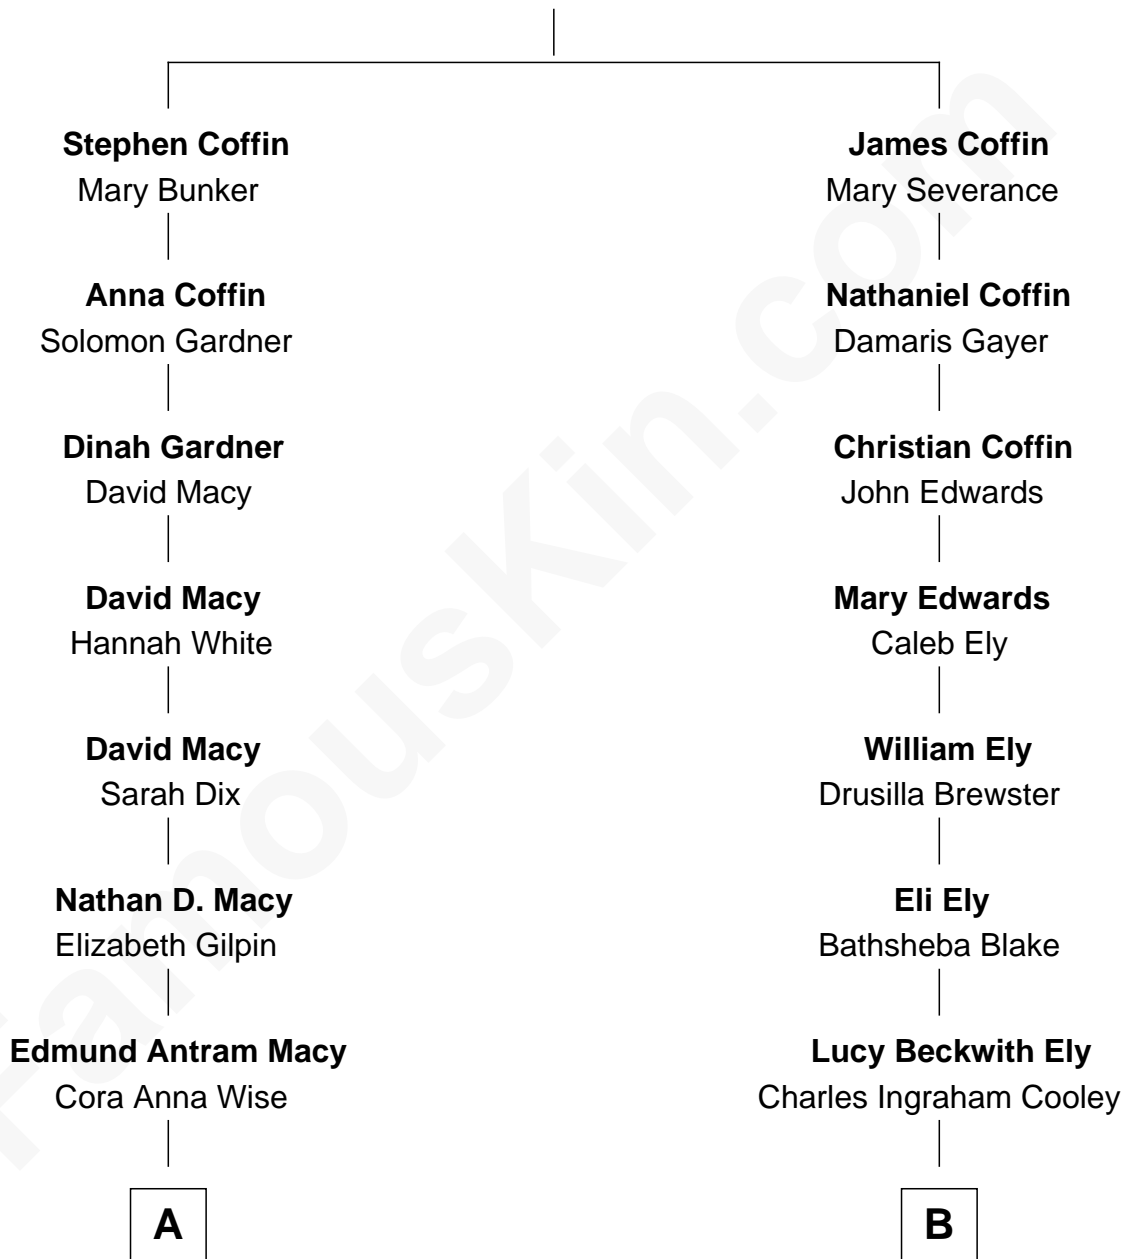

FamousKin.com

Relationship Chart of

Ethan Hawke

Actor, Director, Screenwriter, Novelist

10th cousin 1 time removed of

Elisabeth Shue

TV and Movie Actress

Tristram Coffin

Dionis Stevens

A

Winifred E. Macy
Herbert Clark Hartsock

Betty Virginia Hartsock
Frank Taylor Hawke

James Steven Hawke
Leslie Carole Green

Ethan Hawke
Movie Actor

B

Mary Jane Cooley
Giles Buckingham Willcox

Harriet Grace Brewster Willcox
Alexander Hunter Gunn

Mary Brewster Gunn
Adoniram Judson Wells

Anne Brewster Wells
James William Shue

Elisabeth Shue
TV and Movie Actress