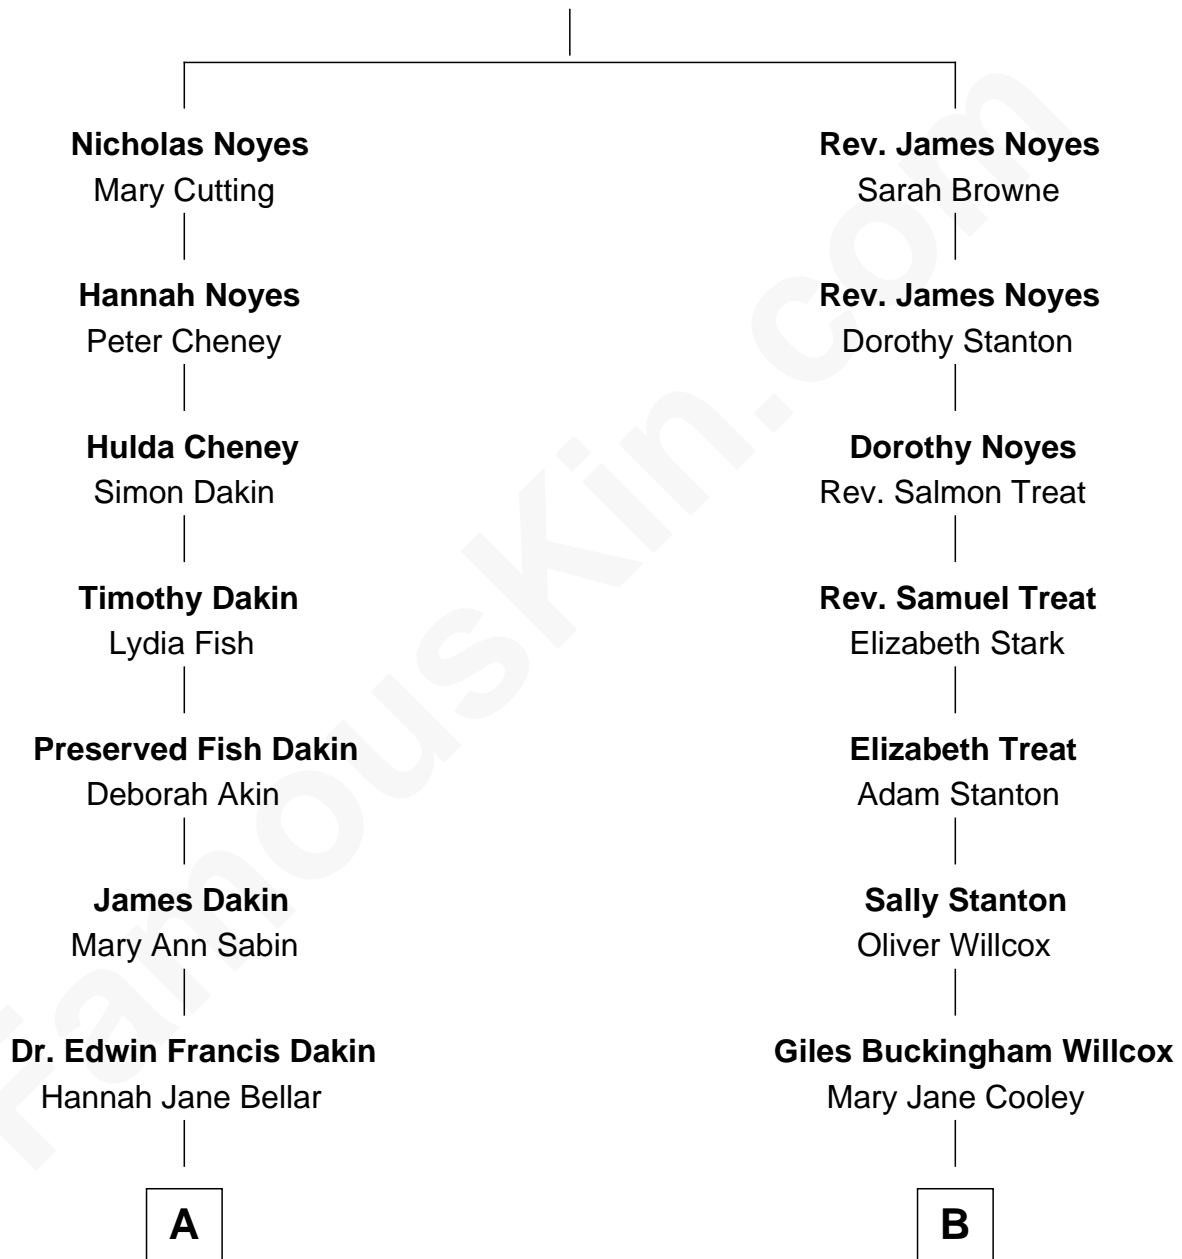

FamousKin.com

Relationship Chart of

Ethan Hawke

Actor, Director, Screenwriter, Novelist

10th cousin 1 time removed of

Elisabeth Shue

TV and Movie Actress

Rev. William Noyes

Ann Parker

A

Ida Jane Dakin
George Washington Hawke

Ronald M. Hawke
Edith S. Mosher

Frank Taylor Hawke
Betty Virginia Hartsock

James Steven Hawke
Leslie Carole Green

Ethan Hawke
Movie Actor

B

Harriet Grace Brewster Willcox
Alexander Hunter Gunn

Mary Brewster Gunn
Adoniram Judson Wells

Anne Brewster Wells
James William Shue

Elisabeth Shue
TV and Movie Actress