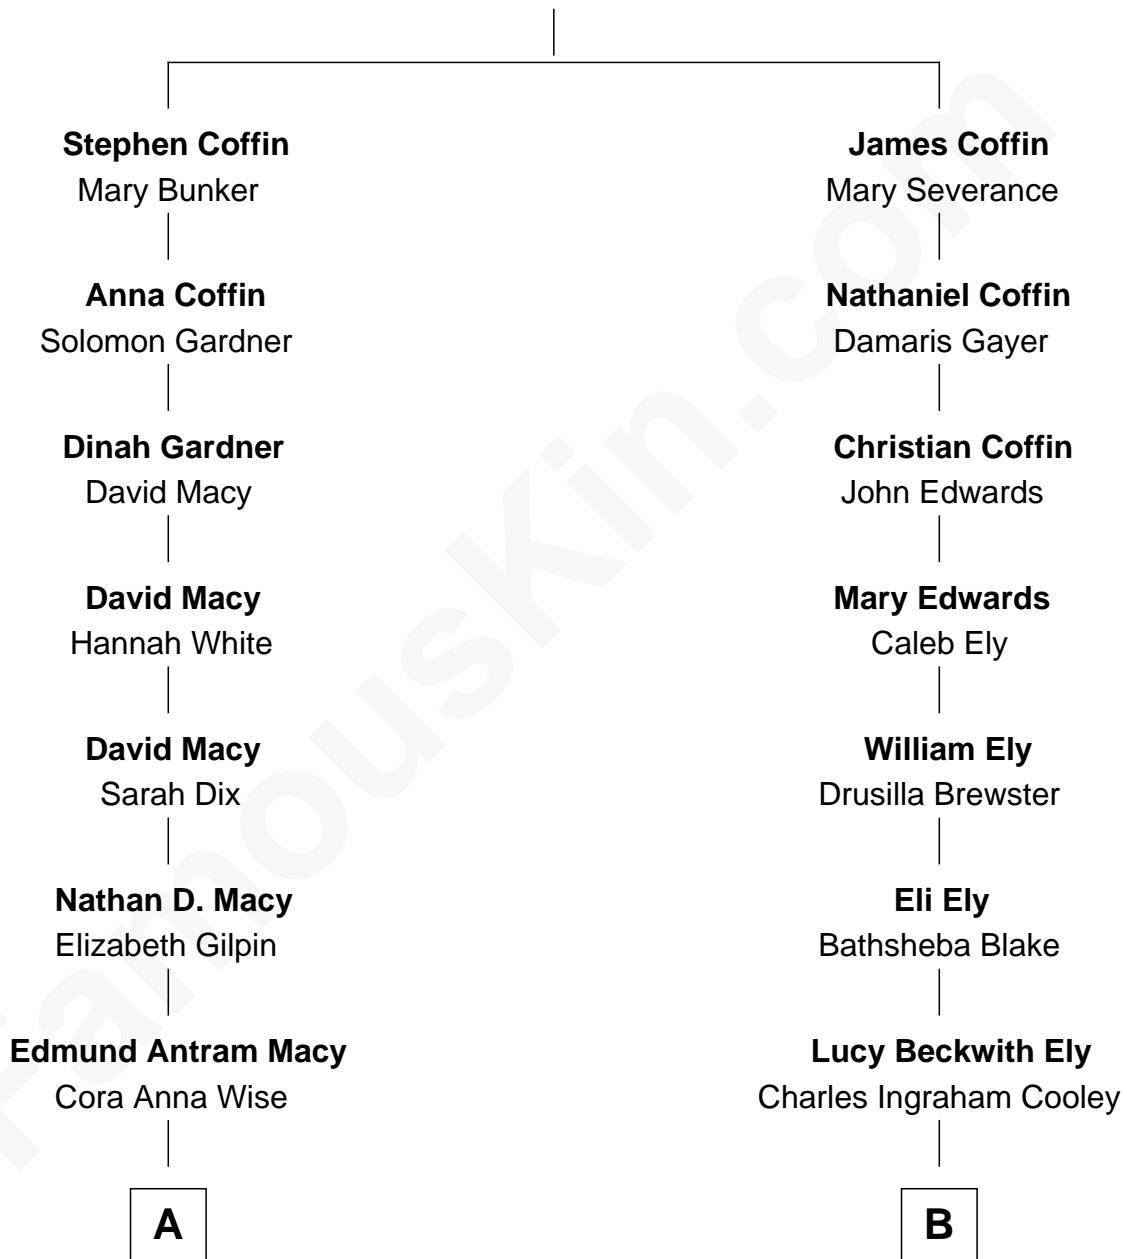

FamousKin.com

Relationship Chart of

Ethan Hawke

Actor, Director, Screenwriter, Novelist

10th cousin 1 time removed of

Andrew Shue

TV Actor

Tristram Coffin

Dionis Stevens

A

Winifred E. Macy
Herbert Clark Hartsock

Betty Virginia Hartsock
Frank Taylor Hawke

James Steven Hawke
Leslie Carole Green

Ethan Hawke
Movie Actor

B

Mary Jane Cooley
Giles Buckingham Willcox

Harriet Grace Brewster Willcox
Alexander Hunter Gunn

Mary Brewster Gunn
Adoniram Judson Wells

Anne Brewster Wells
James William Shue

Andrew Shue
TV Actor