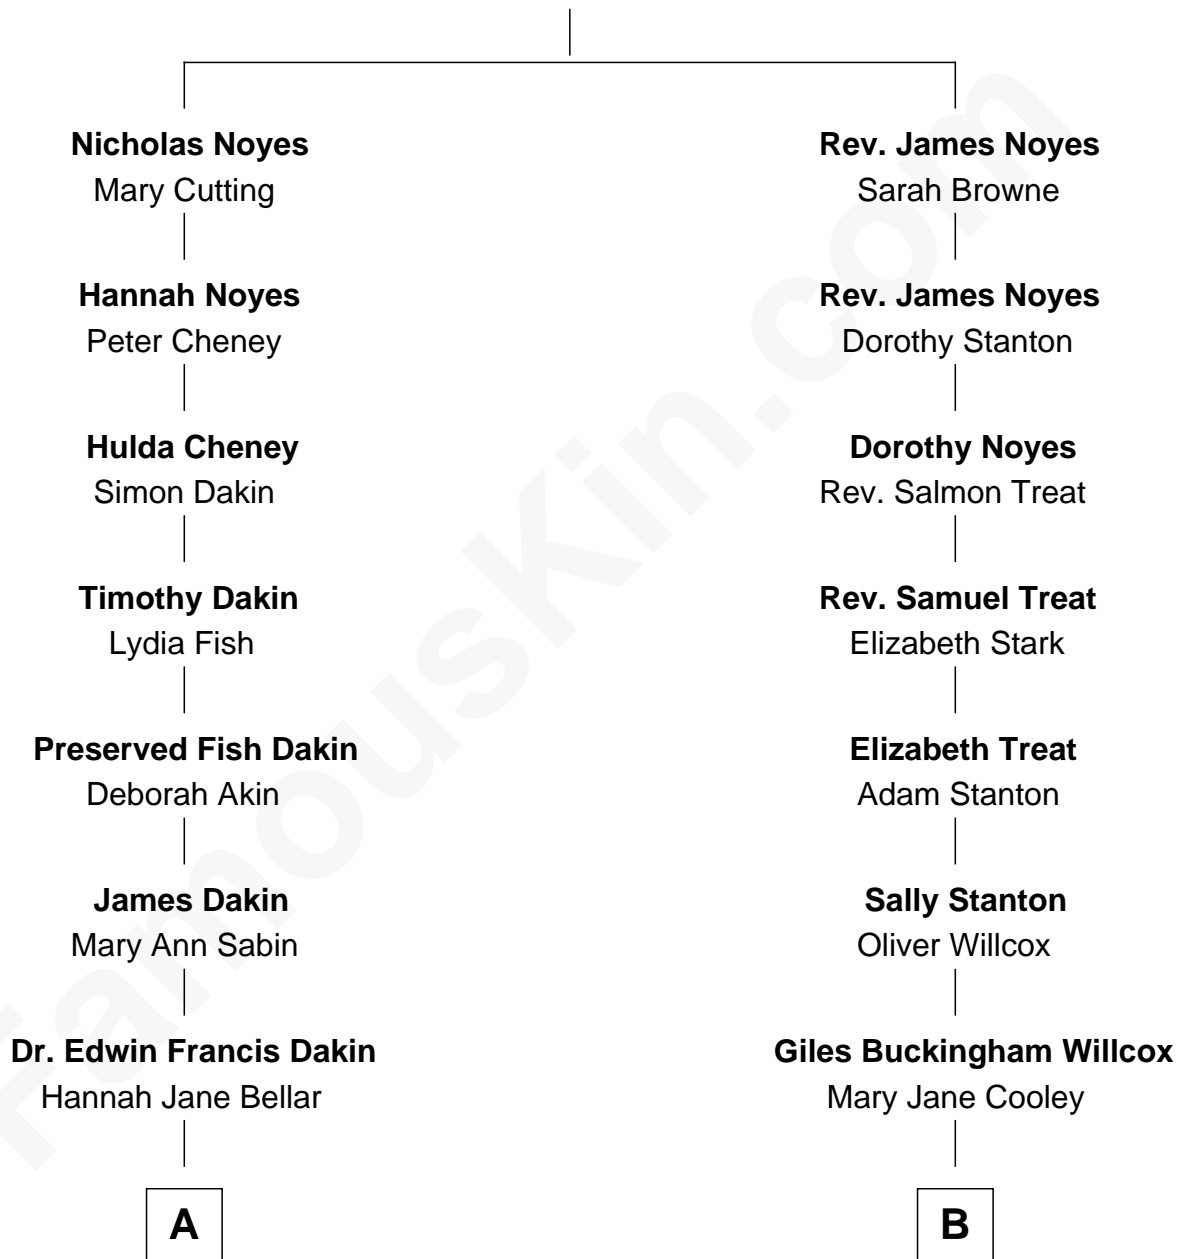

FamousKin.com

Relationship Chart of

Ethan Hawke

Actor, Director, Screenwriter, Novelist

10th cousin 1 time removed of

Andrew Shue

TV Actor

Rev. William Noyes

Ann Parker

A

Ida Jane Dakin
George Washington Hawke

Ronald M. Hawke
Edith S. Mosher

Frank Taylor Hawke
Betty Virginia Hartsock

James Steven Hawke
Leslie Carole Green

Ethan Hawke
Movie Actor

B

Harriet Grace Brewster Willcox
Alexander Hunter Gunn

Mary Brewster Gunn
Adoniram Judson Wells

Anne Brewster Wells
James William Shue

Andrew Shue
TV Actor