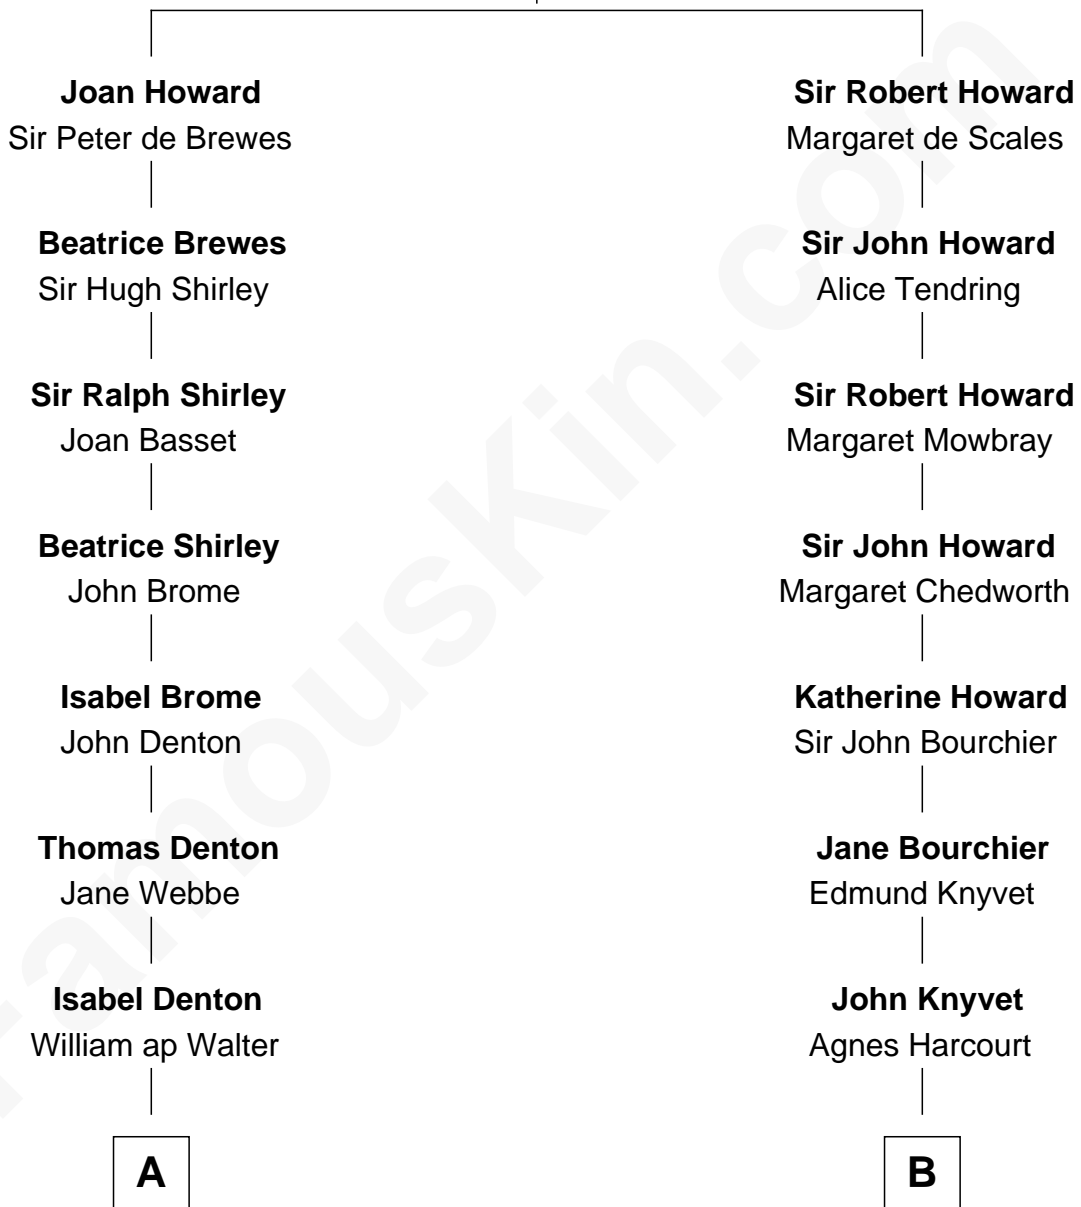

FamousKin.com

Relationship Chart of

Ethan Hawke

Actor, Director, Screenwriter, Novelist

21st cousin of

Carly Fiorina

CEO of Hewlett-Packard

Sir John Howard

Alice de Bois

C

Ida Jane Dakin
George Washington Hawke

Ronald M. Hawke
Edith S. Mosher

Frank Taylor Hawke
Betty Virginia Hartsock

James Steven Hawke
Leslie Carole Green

Ethan Hawke
Movie Actor

D