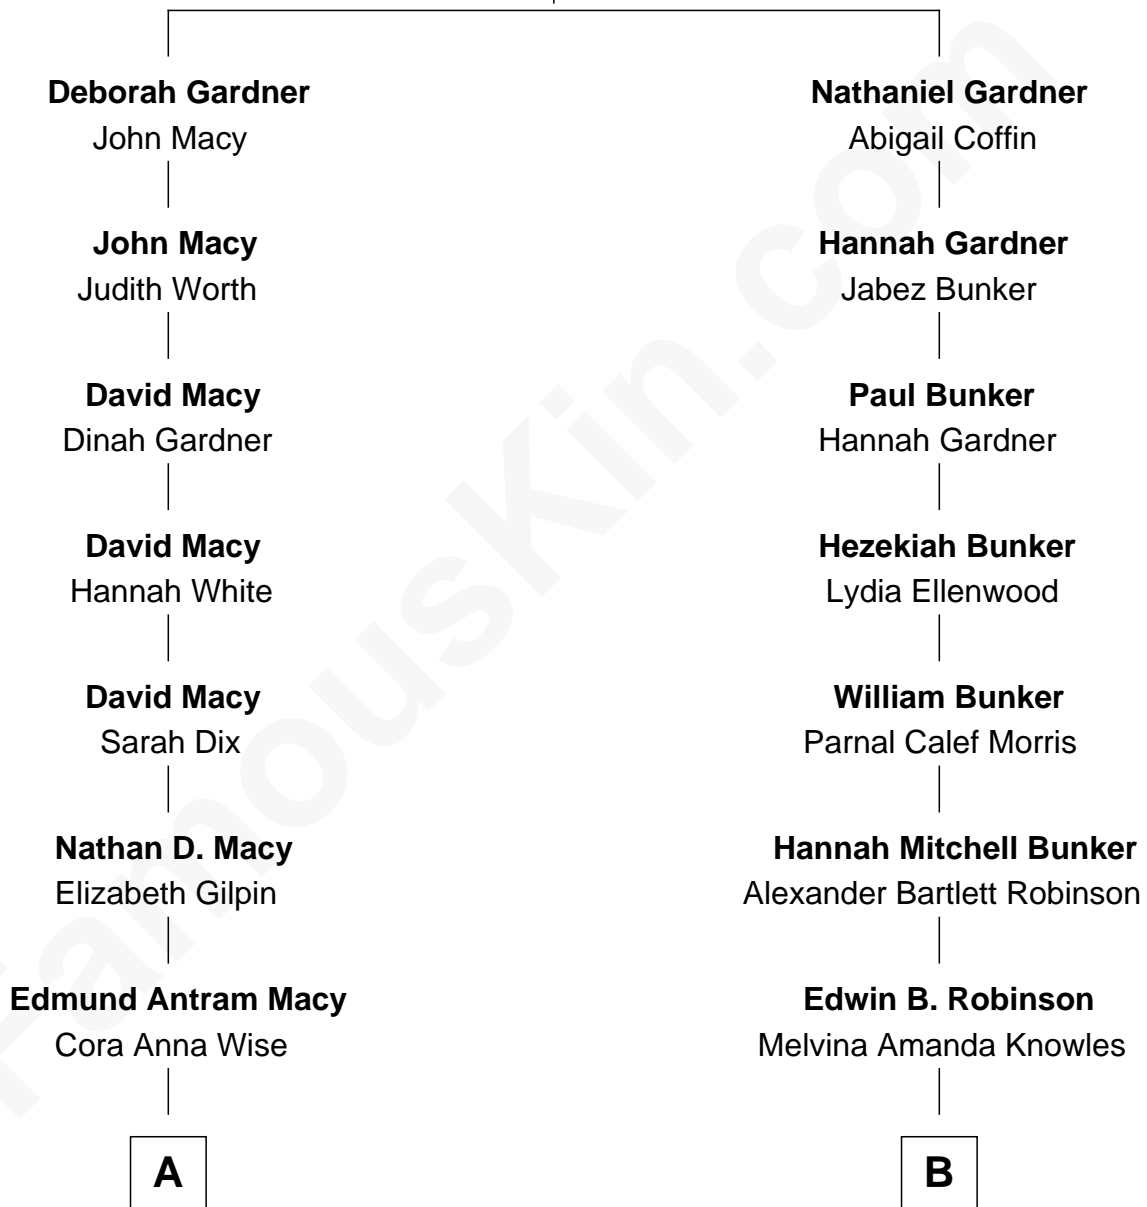

FamousKin.com

Relationship Chart of

Ethan Hawke

Actor, Director, Screenwriter, Novelist

9th cousin 1 time removed of

John Lithgow

Stage, TV, and Movie Actor

Richard Gardner

Sarah Shattuck

A

Winifred E. Macy
Herbert Clark Hartsock

Betty Virginia Hartsock
Frank Taylor Hawke

James Steven Hawke
Leslie Carole Green

Ethan Hawke
Movie Actor

B

Ina Berenice Robinson
Arthur Washington Lithgow

Arthur Washington Lithgow
Sarah Jane Price

John Lithgow
Stage, TV, and Movie Actor