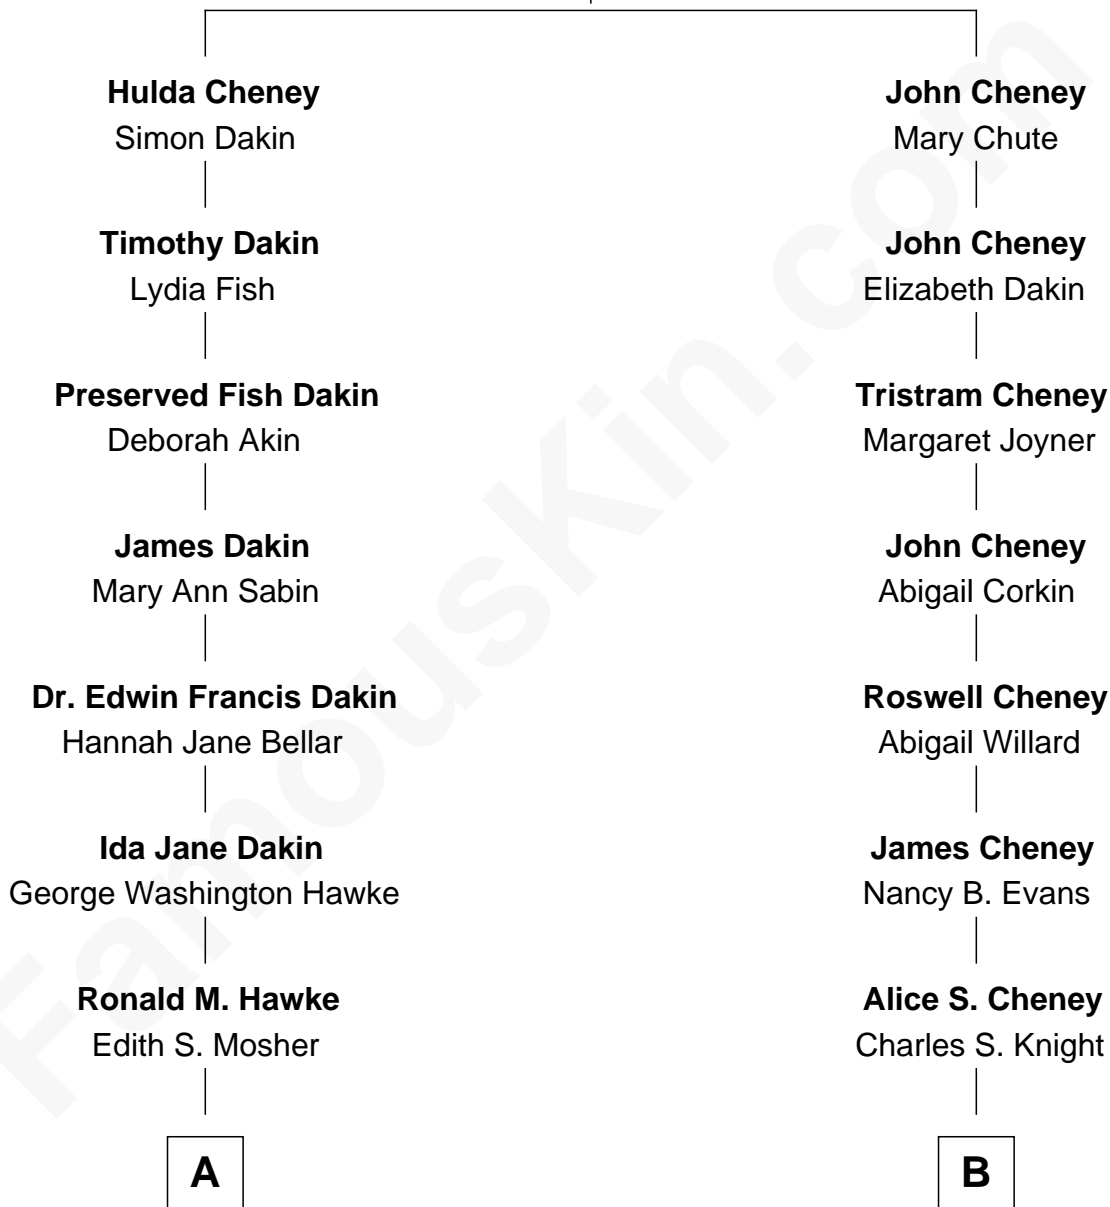

FamousKin.com

Relationship Chart of

Ethan Hawke

Actor, Director, Screenwriter, Novelist

8th cousin 1 time removed of

Carole Lombard
Movie Actress

Peter Cheney
Hannah Noyes

FamousKin.com